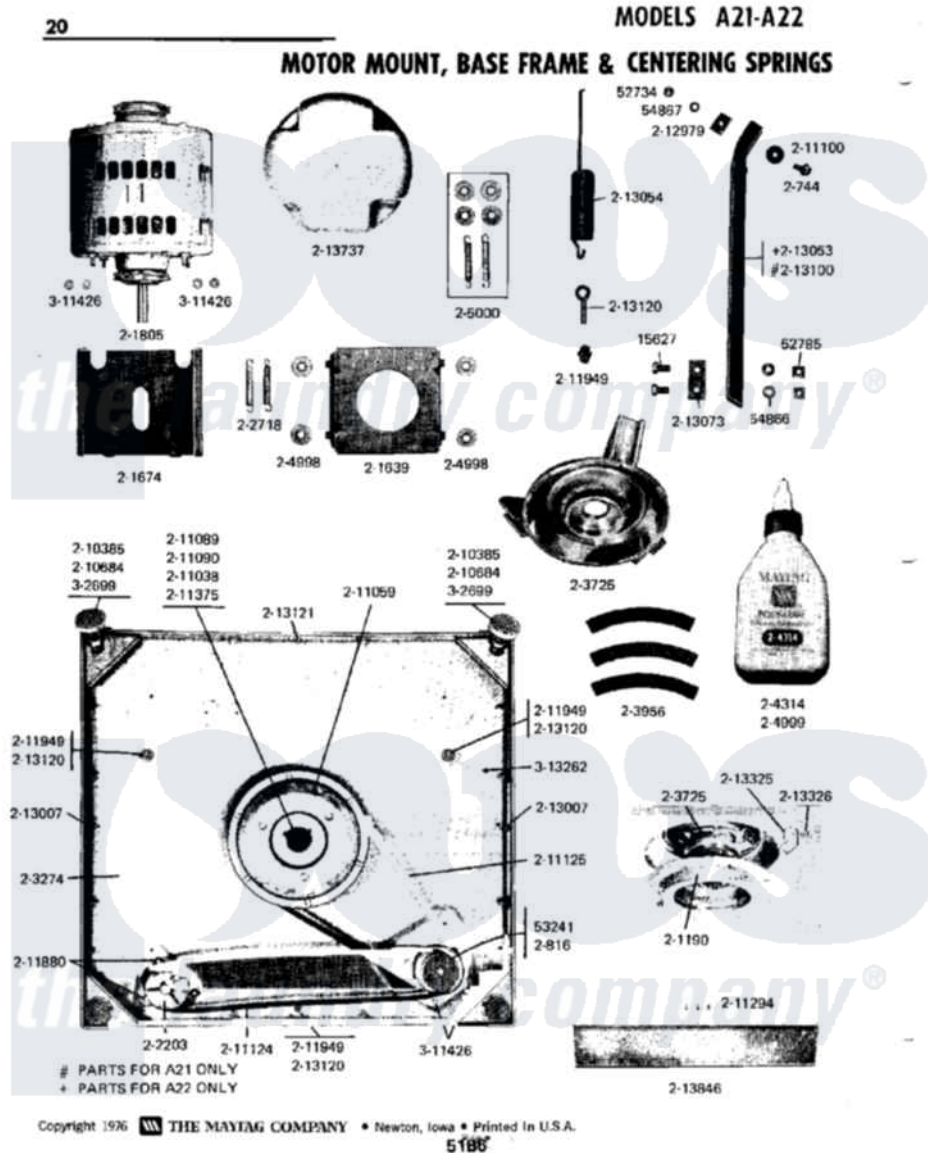

Maytag A22CT 08 - MOTOR MOUNT, BASE FRAME & CENTERING SPRS

Maytag Commercial Maytag A22CT Washer Parts Parts Diagram 08 - MOTOR MOUNT, BASE FRAME & CENTERING SPRS

Click on the part number to view part

Item	Original Part Number	Replaced By	Status	Part Description
001	Y015627			Screw- Hex
002	Y052734			Nut, Carrage Bolts And Bracket
003	Y052785			Nut, Brace To Damper
004	Y053241			Set Screw, Motor Pulley
005	Y054866	486009		Lockwasher
006	Y054867			Washer, Lock
007	200744	W10175939		Bolt
008	200816	6-2008160		Pulley- MO
009	201190	6-2011900		Brake Asse
010	201639			Upper Motor Mount
011	201674		Not Available	LOWER MOTOR MOUNT---NA
012	201805	12002351		Motor-Drve
013	202203	6-2022030		Pump As Pa
014	202718			Springs, Tension