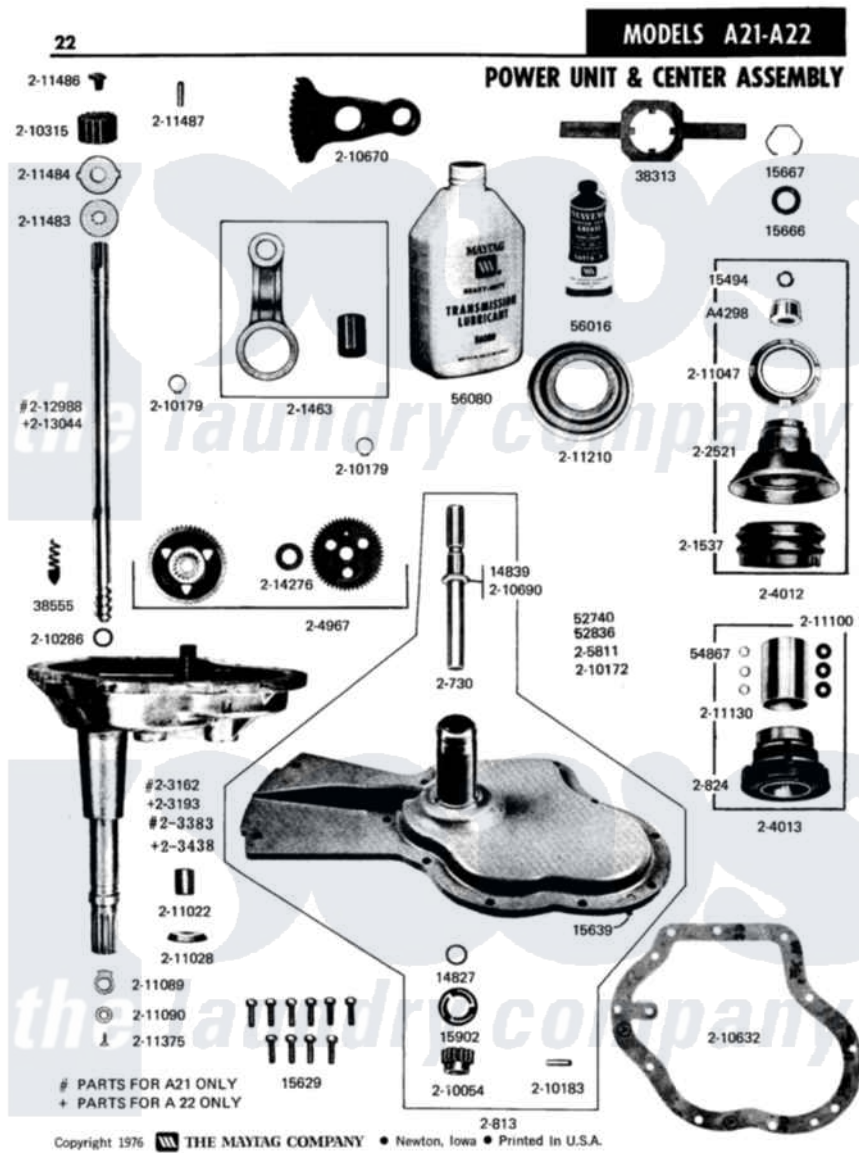

# Maytag A22CT 09 - POWER UNIT & CENTER ASSEMBLY

Maytag Commercial Maytag A22CT Washer Parts Parts Diagram 09 - POWER UNIT & CENTER ASSEMBLY  
Click on the part number to view part

Item	Original Part Number	Replaced By	Status	Part Description
001	Y0A4298	<a href="#">6-0A57420</a>		Seal- Agitator
002	Y014792	<a href="#">6-0A57420</a>		Seal- Agitator
003	<a href="#">Y014827</a>			Washer-Center Shaft
004	<a href="#">Y014839</a>			Collar-Drive Shaft
005	<a href="#">Y015149</a>			Brass Washer-Agitator Seal
006	<a href="#">Y015494</a>			Stop Ring-Agitator Shaft
007	<a href="#">Y015629</a>			Bolt, Grinding Chamber
008	NLA		Not Available	DOWEL PIN
009	<a href="#">Y015666</a>			Washer, Retaining -
010	<a href="#">Y015667</a>			Retaining Ring
011	<a href="#">Y015902</a>			Spring For Agitator
012	038313	<a href="#">22038313</a>		Wrench, Spanner
013	<a href="#">Y038555</a>			Tool-Install Center Shaft
014	<a href="#">Y054867</a>			Washer, Lock
015	<a href="#">Y056016</a>			Center Seal Grease
016	Y056080	<a href="#">6-0560800</a>		Oil