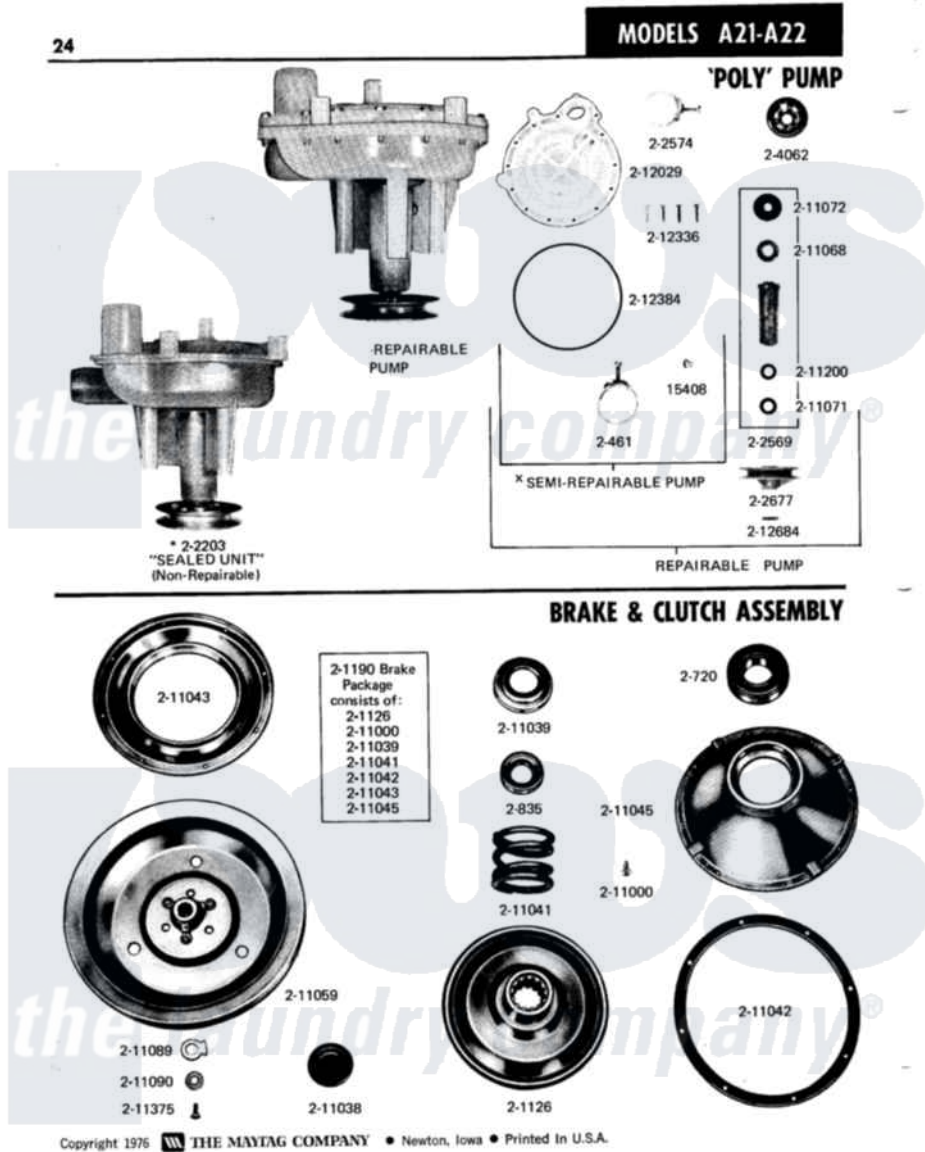

Maytag A22CT 11 - BRAKE & CLUTCH ASSEMBLY

Maytag Commercial Maytag A22CT Washer Parts Parts Diagram 11 - BRAKE & CLUTCH ASSEMBLY
 Click on the part number to view part

Item	Original Part Number	Replaced By	Status	Part Description
001	Y200720	22003441		Bearing, Rear
002	200835			Bearing, Brake Rotor
003	201126	6-2011900		Brake Asse
004	201190	6-2011900		Brake Asse
005	211000			SCREW, BRAKE DRUM (HEX HEAD)
006	NLA		Not Available	CAP, OIL RETAINER
007	211039	6-2011900		Brake Asse
008	211041	6-2011900		Brake Asse
009	211042	6-2011900		Brake Asse
010	211043	6-2011900		Brake Asse
011	211045	6-2011900		Brake Asse
012	211059	6-2301530		Pulley
013	211089			Lug, Stop Pulley
014	211090	22003555		Washer, Stop Lug
015	211375	681582		Screw