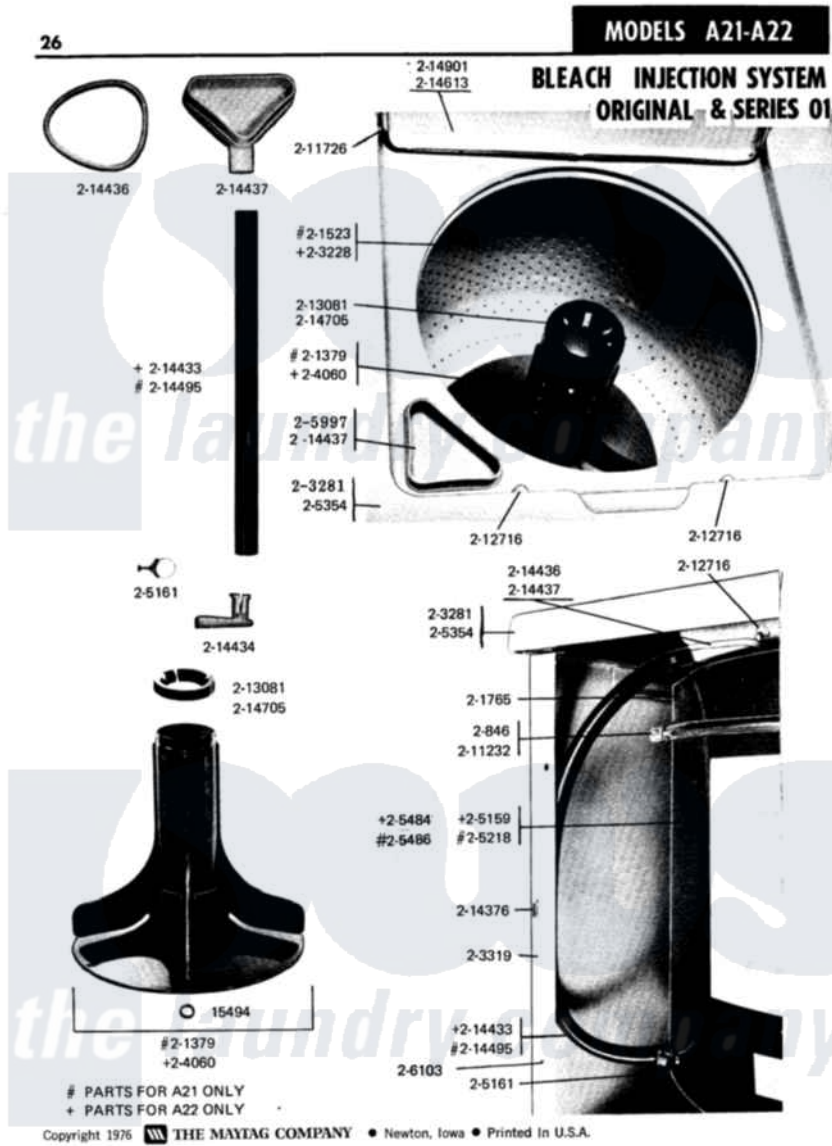

Maytag A22CT 12 - BLEACH INJECTION SYSTEM

Maytag Commercial Maytag A22CT Washer Parts Parts Diagram 12 - BLEACH INJECTION SYSTEM
Click on the part number to view part

Item	Original Part Number	Replaced By	Status	Part Description
001	Y015494			Stop Ring-Agitator Shaft
002	200846			Clamp - Tub Cover
003	201765		Not Available	COVER, TUB
004	203228		Not Available	TUB, INNER PART NOT USED
005	NLA		Not Available	CABINET-WHITE
006	204060			Agitator W/Cap, Screw And Washer
007	205159	205484		Tub, Outer Part Not Used
008	205161	489503		Clamp
009	NLA		Not Available	TOP COVER-WHITE
010	211232			Seal, Tub Cover
011	211726			Hinge, Ball Lid
012	212716			Bumper, Lid
013	213081			Cap, Dispenser
014	214376	22002331		Spacer, Front Panel
015	214433			Tube, Inlet Part Not Used

016	214434		Spout, Deflector
017	214436		Gasket
018	214437	215577	Bleach Inlet White
019	214493	59920-2	Rivet
020	NLA	Not Available	LID-WHITE
021	214705		Cap, Capacitor
022	205484		Tub, Outer Part Not Used
023	214901	Not Available	LID-WHITE
024	206103		Capacitor Kit
025	205997		Non-Bleach Conversion Kit