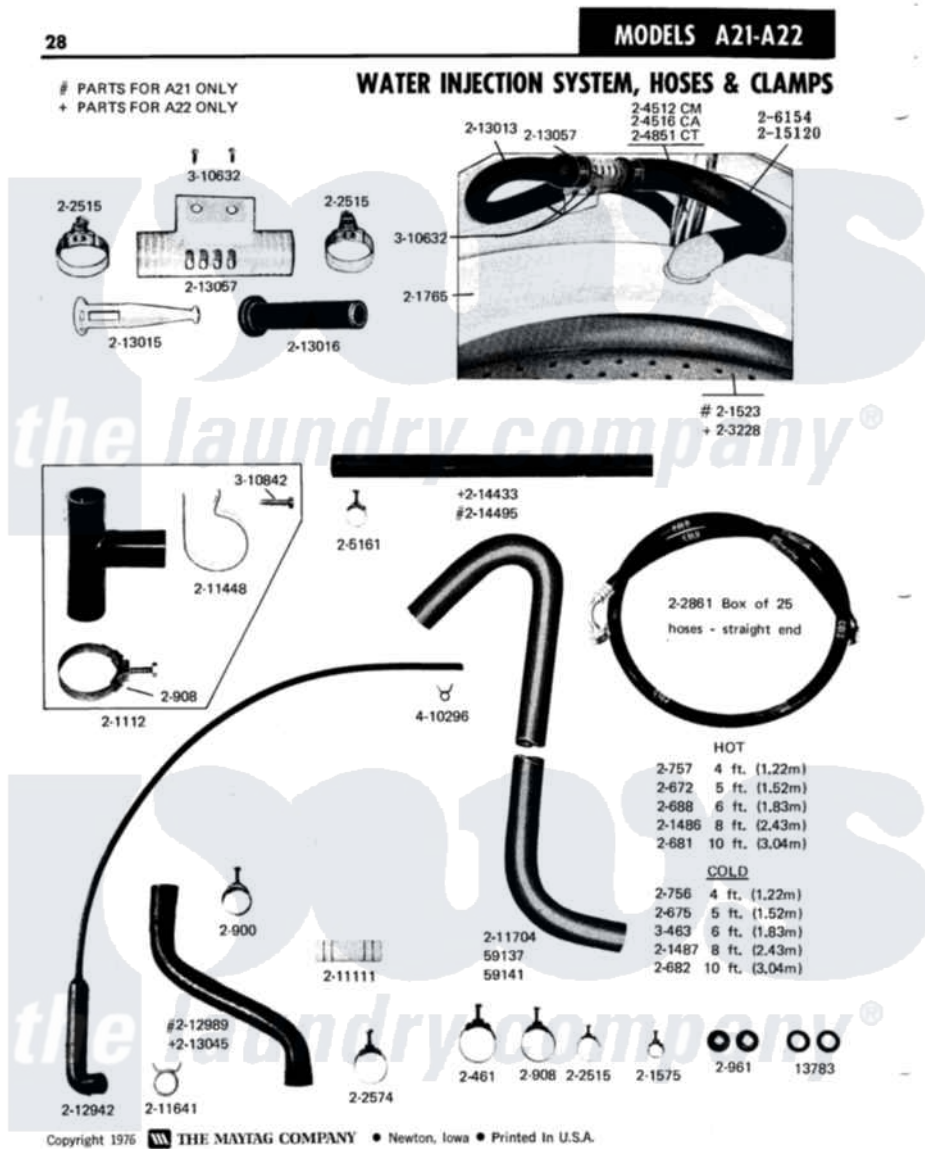

Maytag A22CT 13 - WATER INJECTION SYSTEM, HOSES & CLAMPS

Maytag Commercial Maytag A22CT Washer Parts Diagram 13 - WATER INJECTION SYSTEM, HOSES & CLAMPS

Click on the part number to view part

Item	Original Part Number	Replaced By	Status	Part Description
001	Y013783			Washer, Inlet Hose
002	Y059137	Y059141		Ctn. 50 Ft. 31/32 Drain Hose
003	Y059141			Ctn. 50 Ft. 31/32 Drain Hose
004	200461	285655		Clamp, Hose
005	200672	76314		Hose, Inlet 6 Ft. Hose With Elbow
006	200675	76314		Hose, Inlet 6 Ft. Hose With Elbow
007	200681	21001467		Hose- 10'
008	200682	76314		Hose, Inlet 6 Ft. Hose With Elbow
009	200688	76314		Hose, Inlet 6 Ft. Hose With Elbow
010	200756	76314		Hose, Inlet 6 Ft. Hose With Elbow
011	200757	76314		Hose, Inlet 6 Ft. Hose With Elbow
012	200900	616099		Clamp

013	200908	285655		Clamp, Hose
014	200961	12001413		Strainer And Washer Kit
015	201112	76660		Break-Sphn
016	201486	350021		Hose-Fill
017	201487	76314		Hose, Inlet 6 Ft. Hose With Elbow
019	201575			Clamp, Hose
020	201765		Not Available	COVER, TUB
021	202515	596669		Clamp, Manifold
022	202574	3367052		Clamp, Hose
023	202861	202860		Inlet Hose Assembly
024	203228		Not Available	TUB, INNER PART NOT USED
025	NLA		Not Available	MAIN WIRE HARNESS
026	NLA		Not Available	MAIN WIRE HARNESS
027	NLA		Not Available	MAIN WIRE HARNESS
028	205161	489503		Clamp
029	211111	16272		Connector, Straight
030	211448			Clamp
031	211641			Clamp, 1-1/16"
032	211704			Hose, Drain
033	212942	22001619		Tube, Water Level Switch
035	213013			Hose, Injector
036	213015			Nozzle, Injector
037	213016	216201		Nozzle
038	213045			Hose, Outer Tub Part Not Used
039	213057	22213057		Sleeve- In
040	214433			Tube, Inlet Part Not Used
042	NLA		Not Available	INLET HOSE, COLD (6'LONG)
043	Y310632	1163839		Screw
044	Y310842	8182296		Screw, Agitator
045	410296	596669		Clamp, Manifold
046	206154			Injector Tube With Seal
047	215120			Seal For Injector Tube