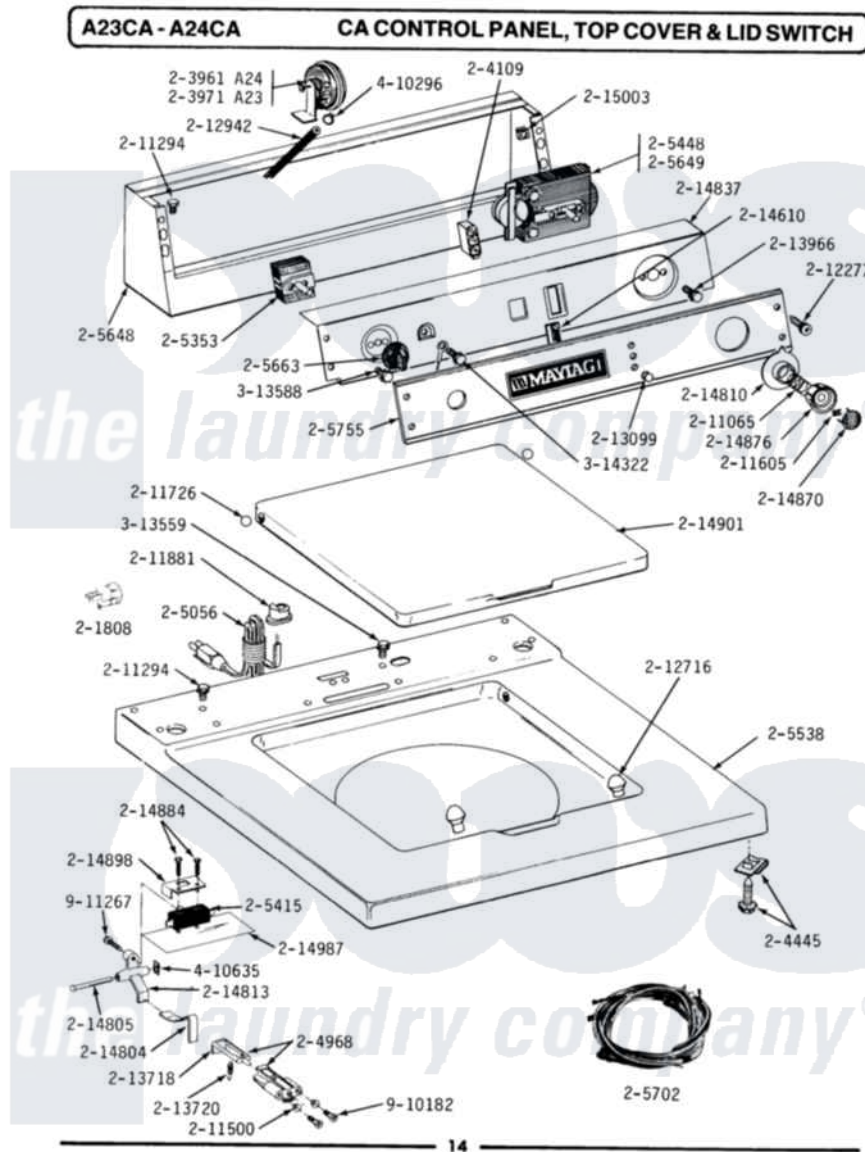

# Maytag A23CA 01 - CA CONTROL PANEL, TOP COVER & LID SWITCH

Maytag Commercial Maytag A23CA Washer Parts Parts Diagram 01 - CA CONTROL PANEL, TOP COVER & LID SWITCH

Click on the part number to view part

Item	Original Part Number	Replaced By	Status	Part Description
001	<a href="#">Y201808</a>			Converter
002	203961	<a href="#">22004474</a>		Switch- Pr
003	203971	<a href="#">203970</a>		Switch, Water Level
004	<a href="#">204109</a>			Light, Signal
005	<a href="#">204445</a>			Screw And Fastener Assembly
006	<a href="#">204968</a>			Plunger And Bracket Assembly--W
007	205056	<a href="#">204590</a>		Cord, Power
008	<a href="#">205353</a>			Switch, DiAl-A-Fabric
009	205415	<a href="#">279347</a>		Switch-Lid
010	205448		Not Available	MOTOR, TIMER (120-60)
011	NLA		Not Available	TOP COVER-WHITE
012	NLA		Not Available	CONSOLE-WHITE
013	<a href="#">205649</a>			Timer
014	<a href="#">205663</a>			Knob For Selector Switch
015	NLA		Not Available	MAIN WIRE HARNESS