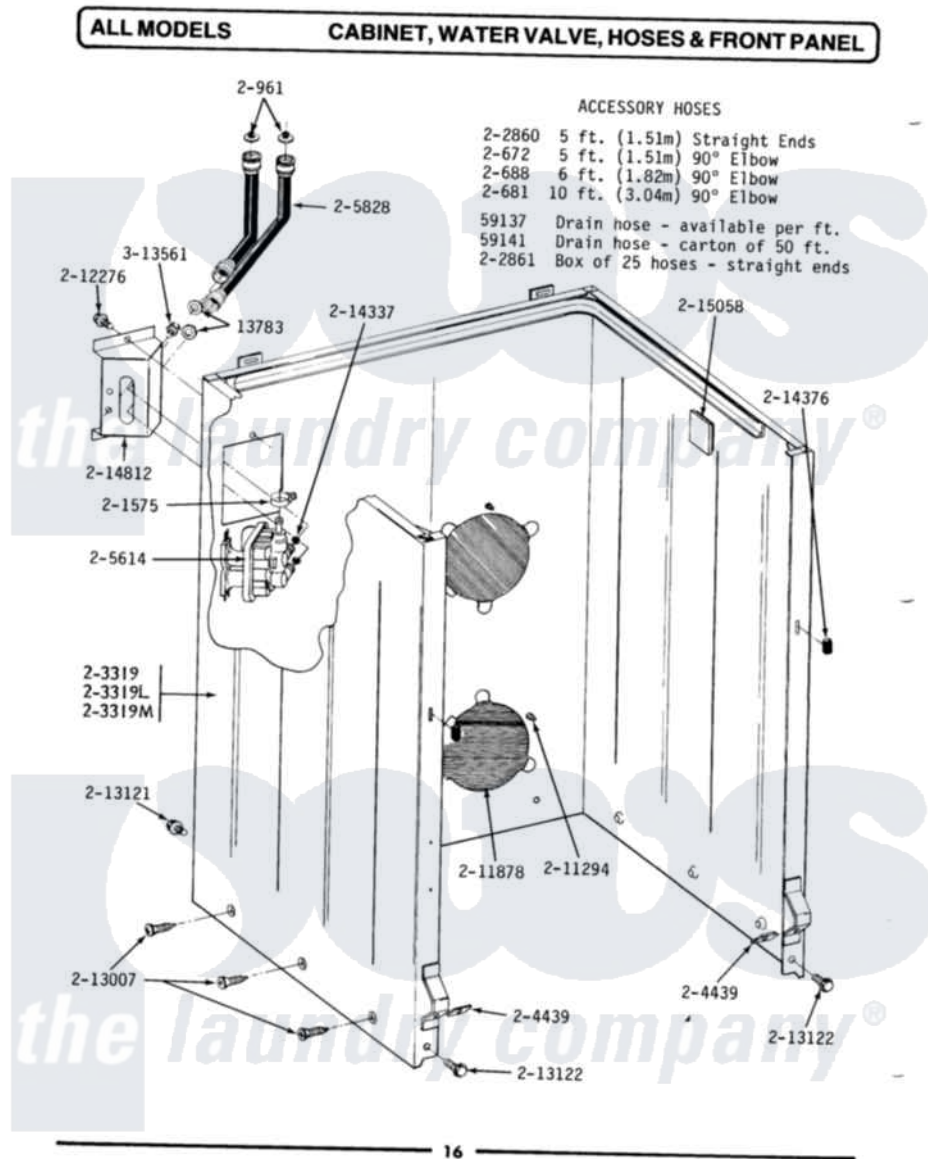

Maytag A23CA 02 - CABINET, WATER VALVE, HOSES & FRNT PANEL

Maytag [Commercial Maytag A23CA Washer Parts](#) Parts Diagram 02 - CABINET, WATER VALVE, HOSES & FRNT PANEL

[Click on the part number to view part](#)

Item	Original Part Number	Replaced By	Status	Part Description
001	Y013783			Washer, Inlet Hose
002	Y059137	Y059141		Ctn. 50 Ft. 31/32 Drain Hose
003	Y059141			Ctn. 50 Ft. 31/32 Drain Hose
004	200461	285655		Clamp, Hose
005	200672	76314		Hose, Inlet 6 Ft. Hose With Elbow
006	200681	21001467		Hose- 10'
007	200688	76314		Hose, Inlet 6 Ft. Hose With Elbow
008	Y200832			Capacitor
009	200908	285655		Clamp, Hose
010	200961	12001413		Strainer And Washer Kit
011	201112	76660		Break-Sphn
012	201575			Clamp, Hose
013	202860			Inlet Hose Assembly
014	202861	202860		Inlet Hose Assembly

015	203237		No.17 Wire With Terminal
016	NLA	Not Available	CABINET-WHITE
017	NLA	Not Available	(ALMOND)
018	204439		Screw And Fstner Assembly
019	205614	205613	Water Valve
020	205828	202860	Inlet Hose Assembly
021	206103		Capacitor Kit
022	211111	16272	Connector, Straight
023	211149		Clip, Capacitor
024	211294	90767	Screw, 8A X 3/8 HeX Washer Head Tapping
025	211448		Clamp
026	NLA	Not Available	PLATE, ACCESS
027	212276	W10116760	Screw
028	212982	22001650	Fastener, Spring
029	212998		Not Available
029	212998		PANEL, FRONT (WHT)
030	212998L		Not Available
030	212998L		FRONT PANEL-ALMOND
031	213007		Xfor Cabinet See Cabinet, Back
032	213121	3400111	Screw, 12-14 X 5/8
033	213122	27001200	Screw
034	213846		Guard, Belt
035	214337	96160	Screen
036	214376	22002331	Spacer, Front Panel
037	214768	211704	Hose, Drain
038	214812	22002361	Bracket, Water Valve
039	215057	211704	Hose, Drain
040	215058		Pad, Cabinet Bumper
041	Y310842	8182296	Screw, Agitator
042	Y313561		Screw----NA