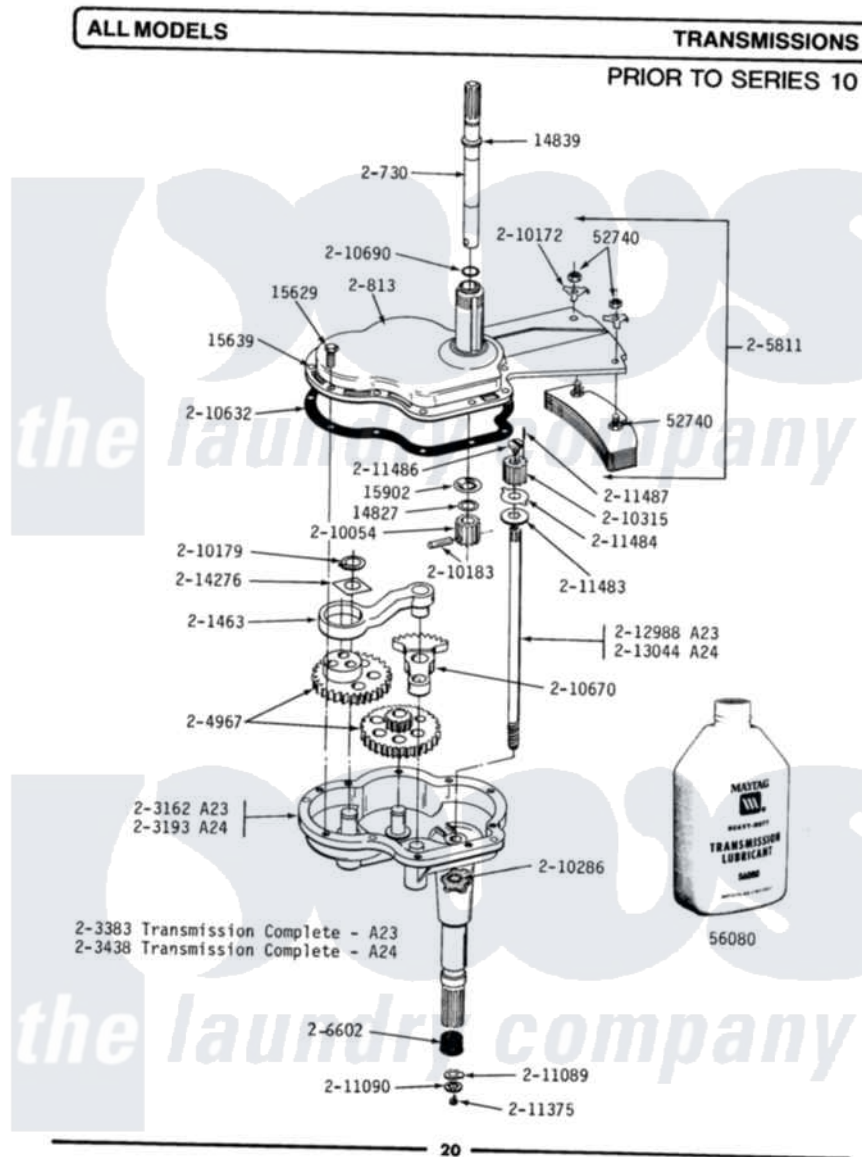

Maytag A23CA 04 - TRANSMISSIONS

Maytag Commercial Maytag A23CA Washer Parts Parts Diagram 04 - TRANSMISSIONS
Click on the part number to view part

Item	Original Part Number	Replaced By	Status	Part Description
001	Y014827			Washer-Center Shaft
002	Y014839			Collar-Drive Shaft
003	Y015629			Bolt, Grinding Chamber
004	NLA		Not Available	DOWEL PIN
005	Y015902			Spring For Agitator
006	Y052740	62739		Nut, Lock
007	Y056080	6-0560800		Oil
008	200730	22002124		Shaft-Agi
009	NLA		Not Available	GEAR CASE COVER ASSEMBLY
010	NLA		Not Available	PITMAN WITH WRIST PIN
011	NLA		Not Available	GEAR HOUSING W/STUDS & TUBE
012	NLA		Not Available	GEAR HOUSING W/STUDS & TUBE
013	203383	W10172458		Transmison
014	203438	W10172457		Transmison

015	204967		Gear Kit-Power Fin Agitator
016	NLA	Not Available	COUNTERWEIGHT
017	206602	207843	Lip Seal Repair Kit
018	210054		Pinion
019	NLA	Not Available	LOCK WASHER
020	NLA	Not Available	RETAINING RING
021	210183		Groove Pin
022	210286		Seal
023	210315		Pinion
024	210632	22210632	Gasket
025	NLA	Not Available	SEGMENT
026	210690		Seal, Rubber
027	211089		Lug, Stop Pulley
028	211090	22003555	Washer, Stop Lug
029	211375	681582	Screw
030	211483	6-2114830	Washer- SP
031	211484		Washer, Lug
032	211486		Screw, 3/8-16 X 1/2 Inch
033	NLA	Not Available	GROOV-PIN
034	212988		Part Not Used
035	213044		Shaft, Center
036	NLA	Not Available	WASHER FOR GEARS