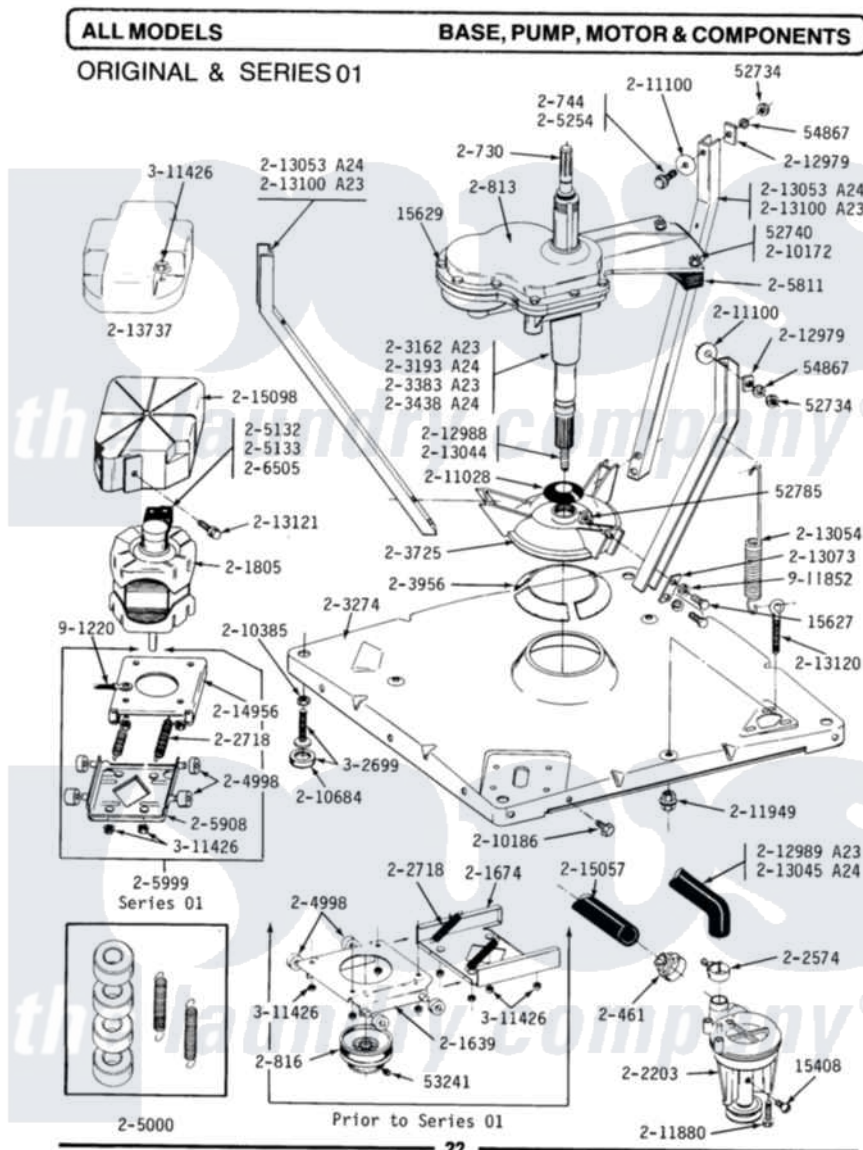

# Maytag A23CA 05 - BASE, PUMP, MOTOR & COMPONENTS

Maytag Commercial Maytag A23CA Washer Parts Parts Diagram 05 - BASE, PUMP, MOTOR & COMPONENTS  
 Click on the part number to view part

Item	Original Part Number	Replaced By	Status	Part Description
001	Y015408	<a href="#">22003235</a>		Screw, Bearing Insert
002	<a href="#">Y015627</a>			Screw- Hex
003	<a href="#">Y015629</a>			Bolt, Grinding Chamber
004	<a href="#">Y052734</a>			Nut, Carrage Bolts And Bracket
005	<a href="#">Y052740</a>	<a href="#">62739</a>		Nut, Lock
006	<a href="#">Y052785</a>			Nut, Brace To Damper
007	<a href="#">Y053241</a>			Set Screw, Motor Pulley
008	<a href="#">Y054867</a>			Washer, Lock
009	200461	<a href="#">285655</a>		Clamp, Hose
010	200730	<a href="#">22002124</a>		Shaft- Agi
011	<a href="#">200744</a>	<a href="#">W10175939</a>		Bolt
012	NLA		Not Available	GEAR CASE COVER ASSEMBLY
013	200816	<a href="#">6-2008160</a>		Pulley- MO
014	<a href="#">201639</a>			Upper Motor Mount
015	201674		Not Available	LOWER MOTOR MOUNT----