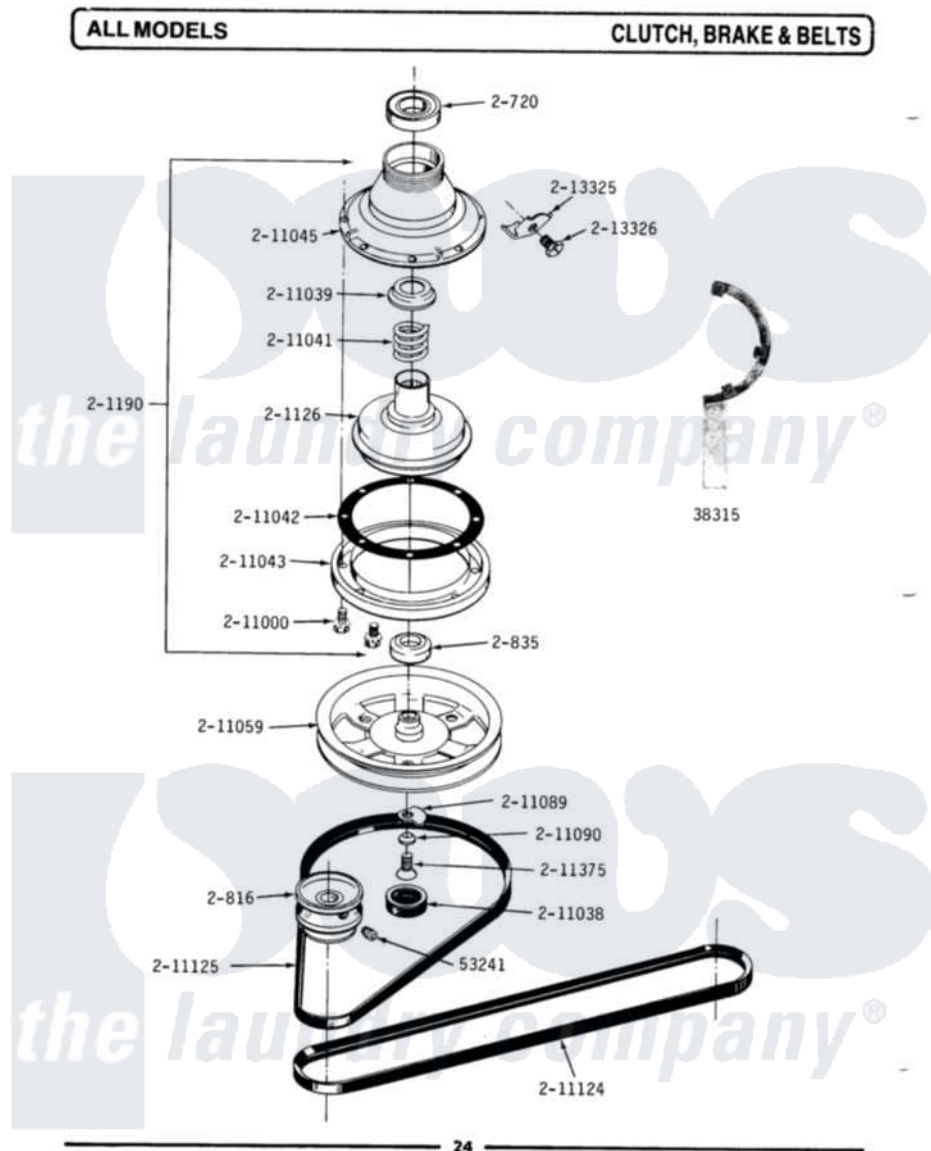

Maytag A23CA 06 - CLUTCH, BRAKE & BELTS

Maytag [Commercial Maytag A23CA Washer Parts](#) Parts Diagram 06 - CLUTCH, BRAKE & BELTS
 Click on the part number to view part

Item	Original Part Number	Replaced By	Status	Part Description
001	Y038315	038315		Tool
002	Y053241			Set Screw, Motor Pulley
003	Y200720	22003441		Bearing, Rear
004	200816	6-2008160		Pulley- MO
005	200835			Bearing, Brake Rotor
006	201126	6-2011900		Brake Asse
007	201190	6-2011900		Brake Asse
008	211000			SCREW, BRAKE DRUM (HEX HEAD)
009	NLA		Not Available	CAP, OIL RETAINER
010	211039	6-2011900		Brake Asse
011	211041	6-2011900		Brake Asse
012	211042	6-2011900		Brake Asse
013	211043	6-2011900		Brake Asse
014	211045	6-2011900		Brake Asse
015	211059	6-2301530		Pulley
016	211089			Lug, Stop Pulley

017	211090	22003555	Washer, Stop Lug
018	211124		Part Not Used
019	211125		V Belt, Drive Pulley
020	211375	681582	Screw
021	213325		Clip, Retaining
022	213326		Bolt, Sems Retaining Clip