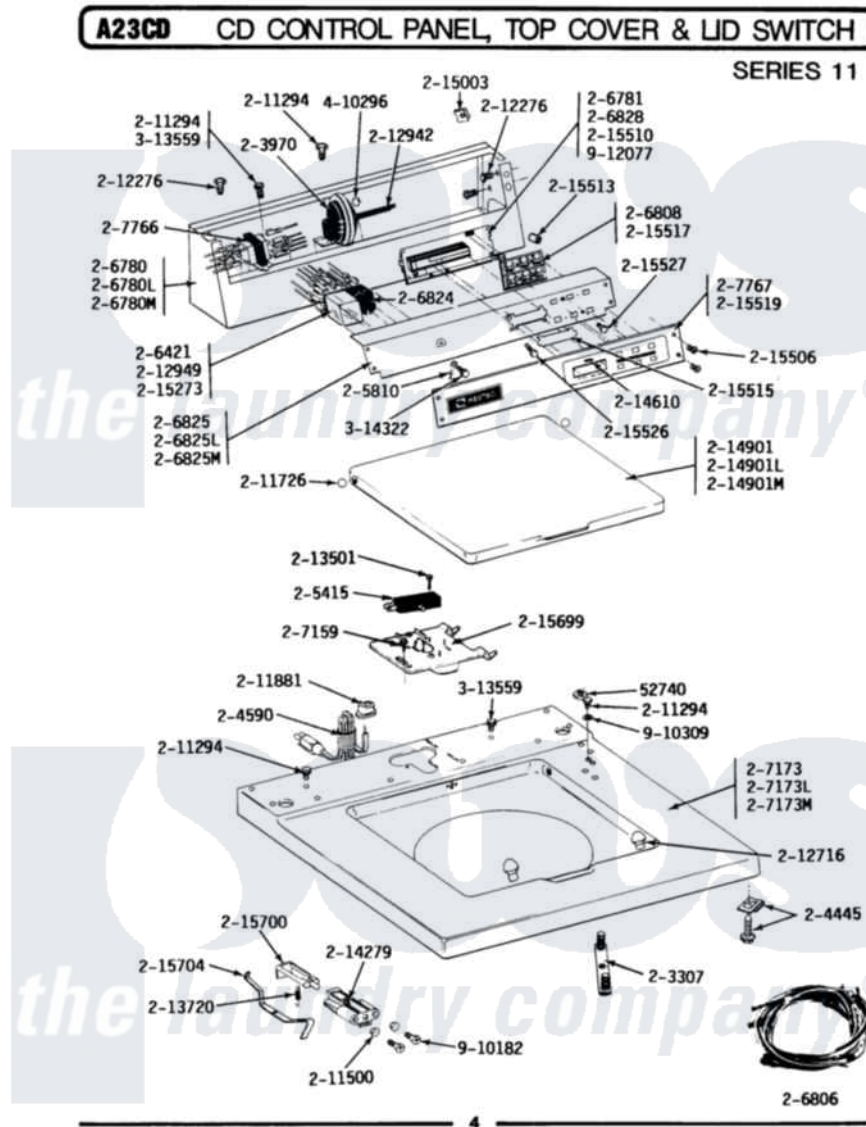

Maytag A23CDL 02 - CD CONTROL PANEL, TOP COVER & LID SWITCH

Maytag [Commercial Maytag A23CDL Washer Parts](#) Parts Diagram 02 - CD CONTROL PANEL, TOP COVER & LID SWITCH

[Click on the part number to view part](#)

Item	Original Part Number	Replaced By	Status	Part Description
001	NLA		Not Available	BIT, TORX (2-15506 SCREW)
002	Y052740	62739		Nut, Lock
003	Y201808			Converter
004	NLA		Not Available	STRAP, MOUNTING
005	203970			Switch, Water Level
006	204445			Screw And Fastener Assembly
007	204590			Cord, Power
008	205415	279347		Switch-Lid
009	205810			Wire, Ground
010	206421			Relay, Motor Reversing
011	206780			Control Cover Assembly
012	206780L	206780		Control Cover Assembly
013	NLA		Not Available	CIRCUIT BOARD ASSEMBLY
014	NLA		Not Available	HARNES, WIRE
015	206808	W10135389		Push Button And Switch Assembly