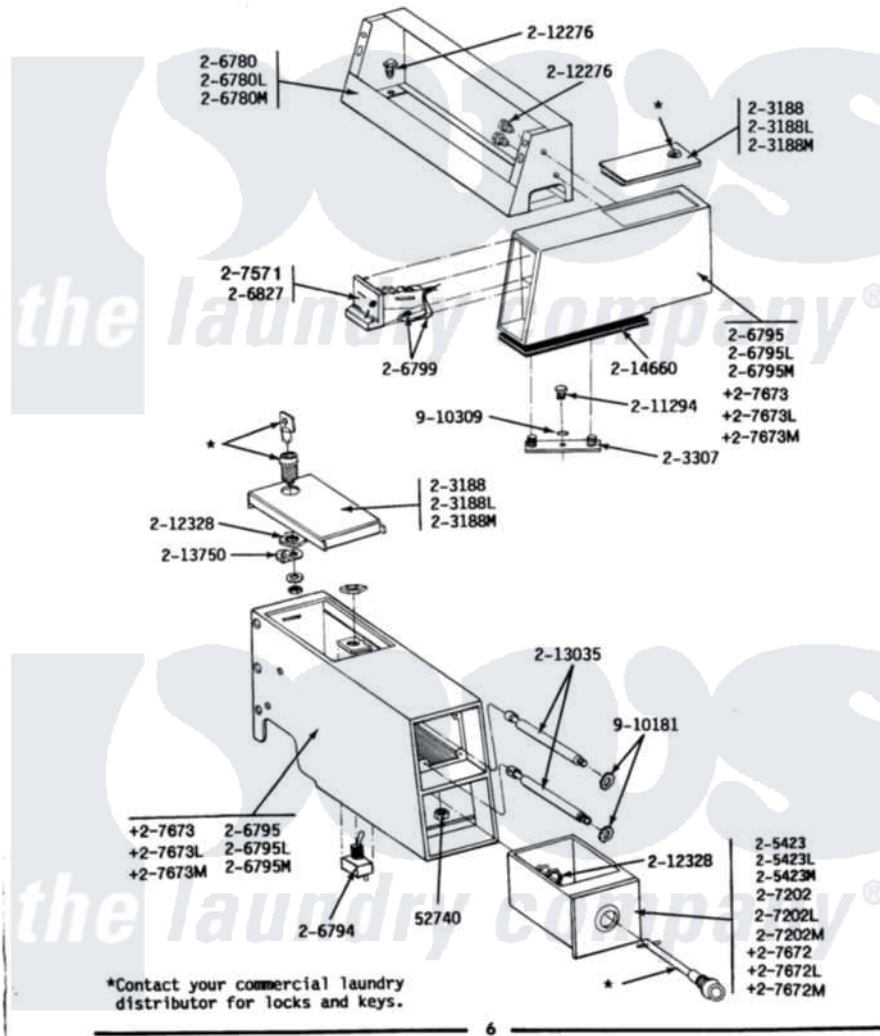

MODEL A23CD

CONTROL PANEL & CONTROL CENTER COMPONENTS

Maytag [Commercial Maytag A23CDL Washer Parts](#) Parts Diagram 03 - CONTROL PANEL
 Click on the part number to view part

Item	Original Part Number	Replaced By	Status	Part Description
001	Y052740	62739		Nut, Lock
002	203188		Not Available	TIMER ACCESS DOOR (WHT)
003	203188L		Not Available	ACCESS DOOR-ALMOND
004	NLA		Not Available	MTG. STRAP---NA
005	205423	208883		Coin Box K
006	205423L	208883		Coin Box K
007	206780			Control Cover Assembly
008	206780L	206780		Control Cover Assembly
009	206794		Not Available	SWITCH (W/NUT)
010	206795		Not Available	COIN DROP METER ASSY
011	206795L		Not Available	COIN DROP METER ASSY
012	206799			Optic Switch Assembly
013	NLA		Not Available	COIN REJECTOR (CANADA)
014	NLA		Not Available	COIN BOX (WHT)
015	NLA		Not Available	(ALM)
016	NLA		Not Available	COIN REJECTOR

017	207672	208884	Coin Box K
018	207672L	208884	Coin Box K
019	207673	22001407	Case, Coin Slide
020	207673L	22001408	(ALM)
021	211294	90767	Screw, 8A X 3/8 HeX Washer Head Tapping
022	212276	W10116760	Screw
023	212328	W10139762	Hex Nut, 3/4-27
024	213035		Bolt, Locking
025	213750	W10133266	Cam-Lock
026	214660		Gasket, Control Center
027	910181		Lockwasher, Terminal Block
028	910309		Washer, Mounting Strap