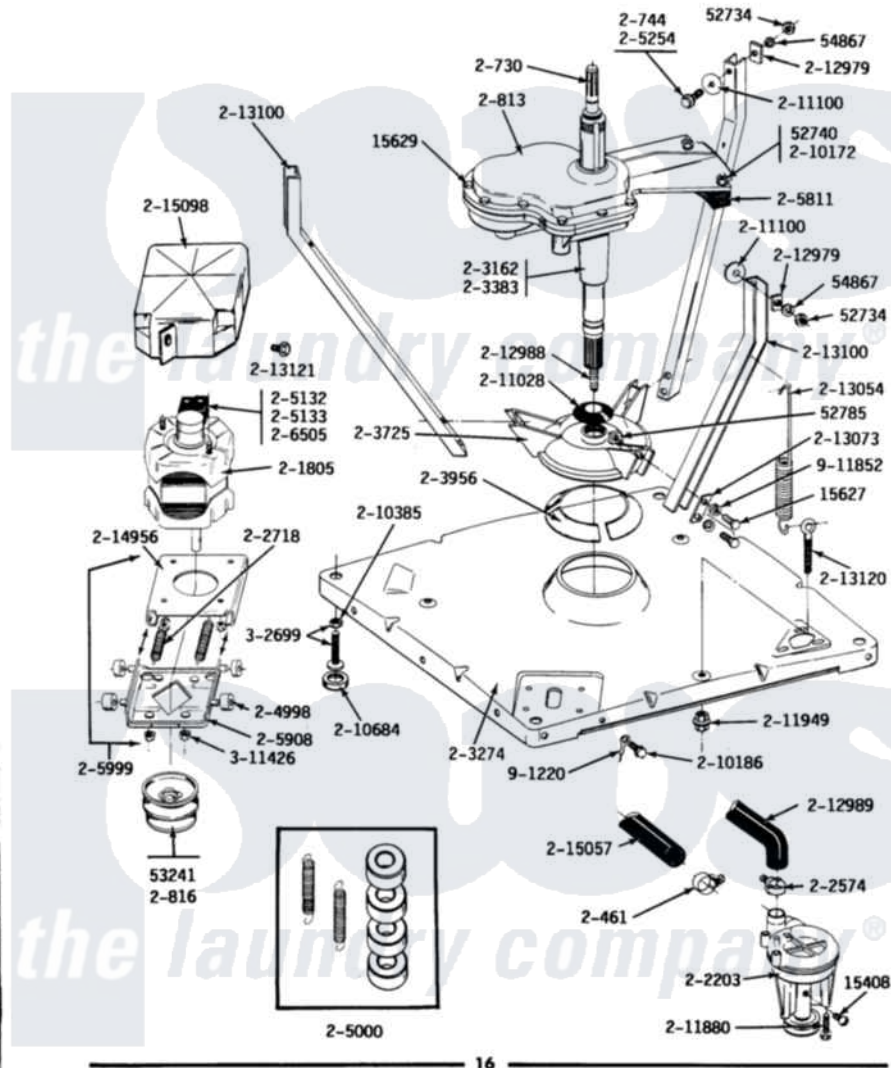

**MODEL A23CD BASE, PUMP, MOTOR AND COMPONENTS**

Maytag Commercial Maytag A23CDL Washer Parts Parts Diagram 08 - BASE\PUMP\MOTOR  
 Click on the part number to view part

Item	Original Part Number	Replaced By	Status	Part Description
001	Y015408	<a href="#">22003235</a>		Screw, Bearing Insert
002	<a href="#">Y015627</a>			Screw- Hex
003	<a href="#">Y015629</a>			Bolt, Grinding Chamber
004	<a href="#">Y052734</a>			Nut, Carrage Bolts And Bracket
005	<a href="#">Y052740</a>	<a href="#">62739</a>		Nut, Lock
006	<a href="#">Y052785</a>			Nut, Brace To Damper
007	<a href="#">Y053241</a>			Set Screw, Motor Pulley
008	<a href="#">Y054867</a>			Washer, Lock
009	200461	<a href="#">285655</a>		Clamp, Hose
010	200730	<a href="#">22002124</a>		Shaft- Agi
011	<a href="#">200744</a>	<a href="#">W10175939</a>		Bolt
012	NLA		Not Available	GEAR CASE COVER ASSEMBLY
013	200816	<a href="#">6-2008160</a>		Pulley- MO
014	201805	<a href="#">12002351</a>		Motor-Drve
015	202203	<a href="#">6-2022030</a>		Pump As Pa