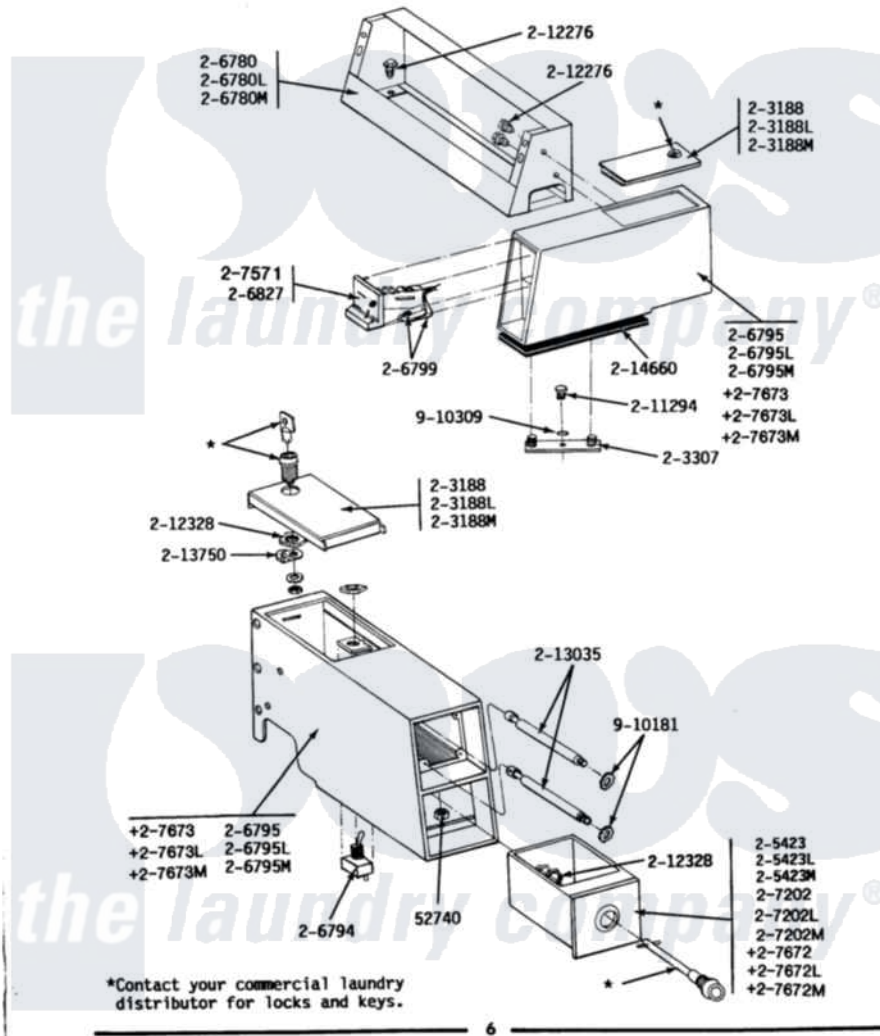

MODEL A23CD

CONTROL PANEL & CONTROL CENTER COMPONENTS

Maytag Commercial Maytag A23CDW Washer Parts Parts Diagram 03 - CONTROL PANEL
 Click on the part number to view part

Item	Original Part Number	Replaced By	Status	Part Description
001	Y052740	62739		Nut, Lock
002	203188		Not Available	TIMER ACCESS DOOR (WHT)
003	203188L		Not Available	ACCESS DOOR-ALMOND
004	NLA		Not Available	MTG. STRAP---NA
005	205423	208883		Coin Box K
006	205423L	208883		Coin Box K
007	206780			Control Cover Assembly
008	206780L	206780		Control Cover Assembly
009	206794		Not Available	SWITCH (W/NUT)
010	206795		Not Available	COIN DROP METER ASSY
011	206795L		Not Available	COIN DROP METER ASSY
012	206799			Optic Switch Assembly
013	NLA		Not Available	COIN REJECTOR (CANADA)
014	NLA		Not Available	COIN BOX (WHT)
015	NLA		Not Available	(ALM)
016	NLA		Not Available	COIN REJECTOR

017	207672	208884	Coin Box K
018	207672L	208884	Coin Box K
019	207673	22001407	Case, Coin Slide
020	207673L	22001408	(ALM)
021	211294	90767	Screw, 8A X 3/8 HeX Washer Head Tapping
022	212276	W10116760	Screw
023	212328	W10139762	Hex Nut, 3/4-27
024	213035		Bolt, Locking
025	213750	W10133266	Cam-Lock
026	214660		Gasket, Control Center
027	910181		Lockwasher, Terminal Block
028	910309		Washer, Mounting Strap