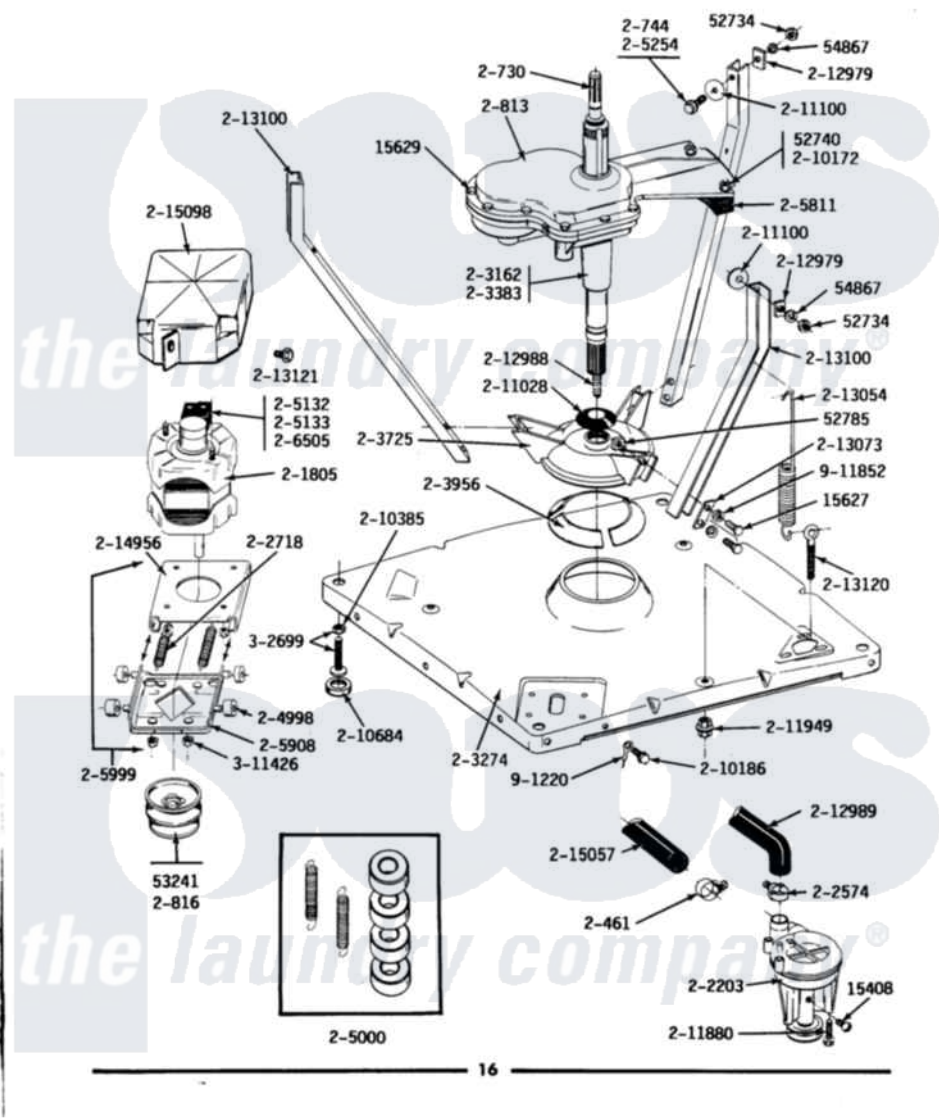

**MODEL A23CD BASE, PUMP, MOTOR AND COMPONENTS**

Maytag Commercial Maytag A23CDW Washer Parts Parts Diagram 08 - BASE\PUMP\MOTOR  
 Click on the part number to view part

Item	Original Part Number	Replaced By	Status	Part Description
001	Y015408	<a href="#">22003235</a>		Screw, Bearing Insert
002	<a href="#">Y015627</a>			Screw- Hex
003	<a href="#">Y015629</a>			Bolt, Grinding Chamber
004	<a href="#">Y052734</a>			Nut, Carrage Bolts And Bracket
005	<a href="#">Y052740</a>	<a href="#">62739</a>		Nut, Lock
006	<a href="#">Y052785</a>			Nut, Brace To Damper
007	<a href="#">Y053241</a>			Set Screw, Motor Pulley
008	<a href="#">Y054867</a>			Washer, Lock
009	200461	<a href="#">285655</a>		Clamp, Hose
010	200730	<a href="#">22002124</a>		Shaft- Agi
011	<a href="#">200744</a>	<a href="#">W10175939</a>		Bolt
012	NLA		Not Available	GEAR CASE COVER ASSEMBLY
013	200816	<a href="#">6-2008160</a>		Pulley- MO
014	201805	<a href="#">12002351</a>		Motor-Drve
015	202203	<a href="#">6-2022030</a>		Pump As Pa