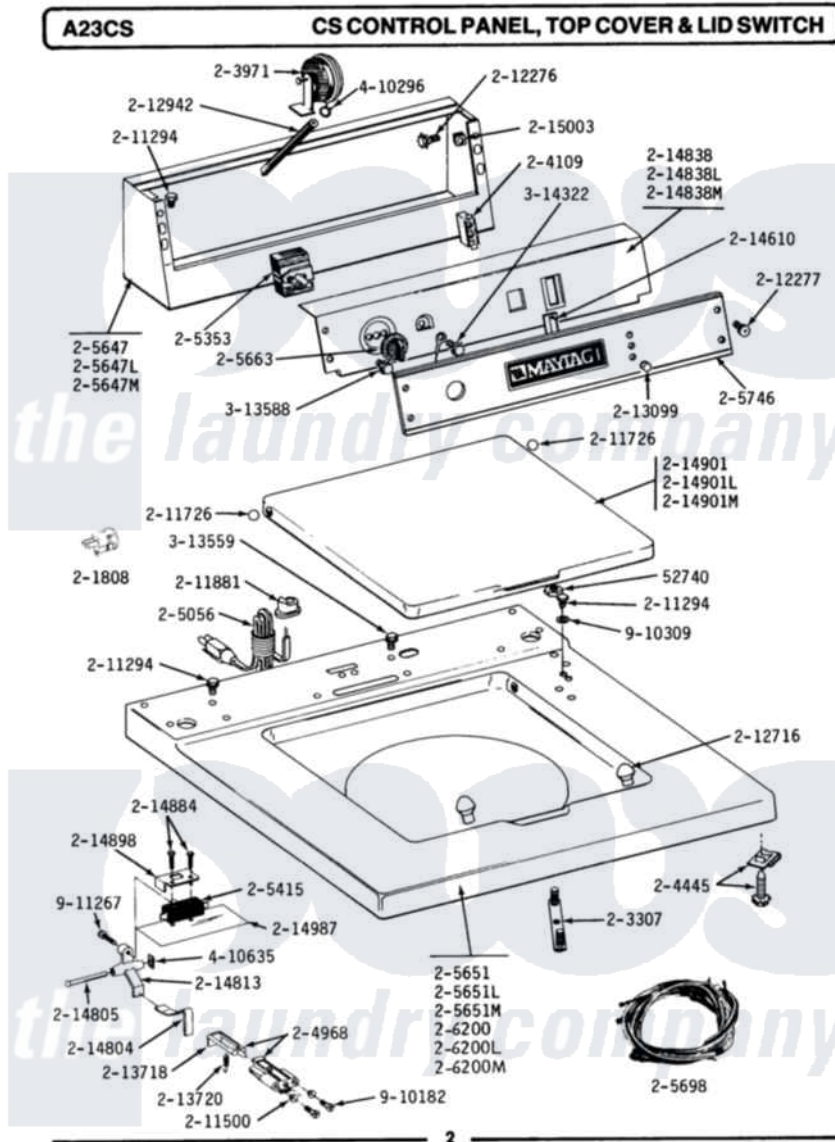

# Maytag A23CSL 01 - CONTROL PANEL, TOP COVER & LID SWITCH

Maytag Commercial Maytag A23CSL Washer Parts Parts Diagram 01 - CONTROL PANEL, TOP COVER & LID SWITCH

Click on the part number to view part

Item	Original Part Number	Replaced By	Status	Part Description
001	<a href="#">Y052740</a>	<a href="#">62739</a>		Nut, Lock
002	<a href="#">Y201808</a>			Converter
003	NLA		Not Available	MTG. STRAP----NA
004	203971	<a href="#">203970</a>		Switch, Water Level
005	<a href="#">204109</a>			Light, Signal
006	<a href="#">204445</a>			Screw And Fastener Assembly
007	<a href="#">204968</a>			Plunger And Bracket Assembly--W
008	205056	<a href="#">204590</a>		Cord, Power
009	<a href="#">205353</a>			Switch, DIAl-A-Fabric
010	205415	<a href="#">279347</a>		Switch-Lid
011	NLA		Not Available	CONSOLE-WHITE
012	NLA		Not Available	CONSOLE-ALMOND
013	205651		Not Available	TOP COVER-WHITE
014	NLA		Not Available	TOP COVER-ALMOND----NA
015	<a href="#">205663</a>			Knob For Selector Switch