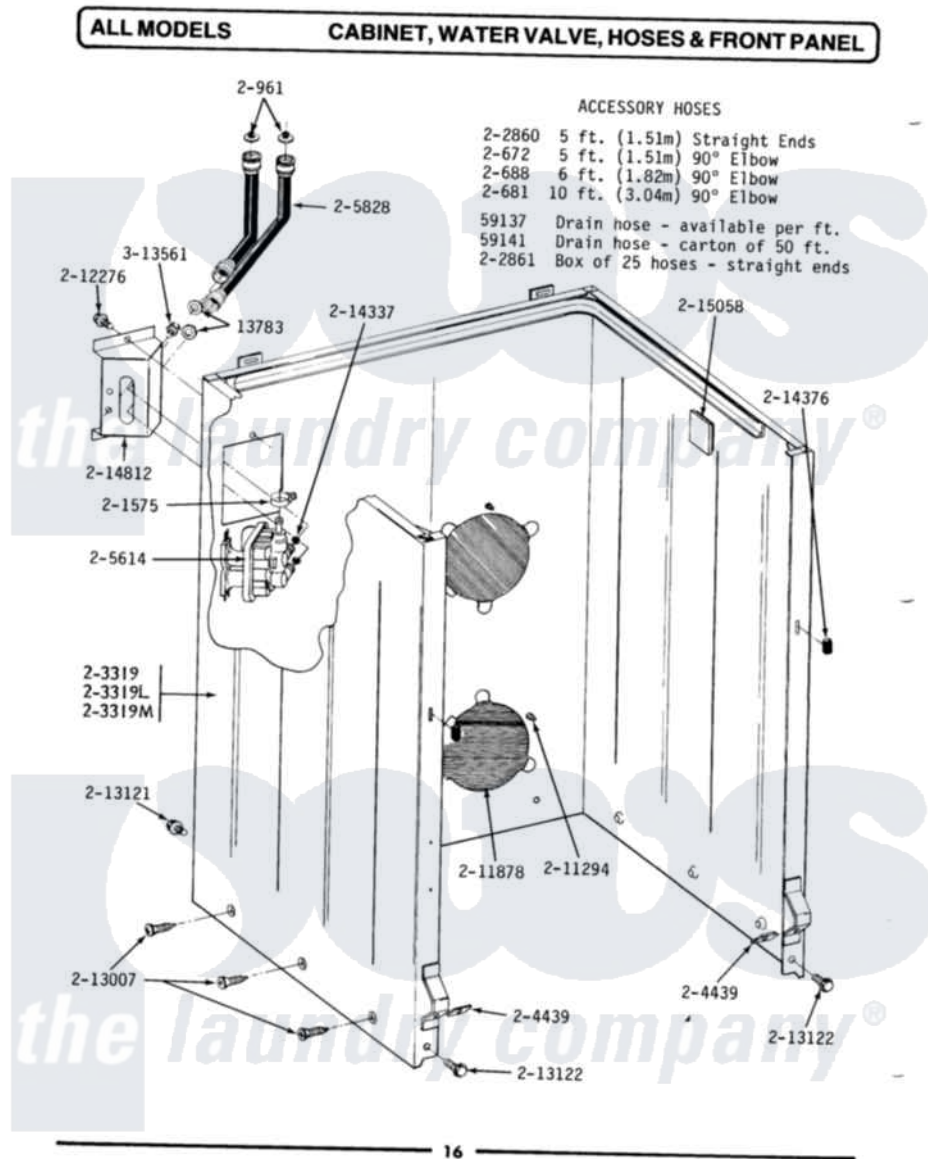

Maytag A23CSL 04 - CABINET, WATER VALVE, HOSES & FRNT PANEL

Maytag Commercial Maytag A23CSL Washer Parts Diagram 04 - CABINET, WATER VALVE, HOSES & FRNT PANEL

Click on the part number to view part

Item	Original Part Number	Replaced By	Status	Part Description
001	Y013783			Washer, Inlet Hose
002	Y059137	Y059141		Ctn. 50 Ft. 31/32 Drain Hose
003	Y059141			Ctn. 50 Ft. 31/32 Drain Hose
004	200461	285655		Clamp, Hose
005	200672	76314		Hose, Inlet 6 Ft. Hose With Elbow
006	200681	21001467		Hose- 10'
007	200688	76314		Hose, Inlet 6 Ft. Hose With Elbow
008	Y200832			Capacitor
009	200908	285655		Clamp, Hose
010	200961	12001413		Strainer And Washer Kit
011	201112	76660		Break-Sphn
012	201575			Clamp, Hose
013	202860			Inlet Hose Assembly
014	202861	202860		Inlet Hose Assembly

015	203237		No.17 Wire With Terminal
016	NLA	Not Available	CABINET-WHITE
017	NLA	Not Available	(ALMOND)
018	204439		Screw And Fstner Assembly
019	205614	205613	Water Valve
020	205828	202860	Inlet Hose Assembly
021	206103		Capacitor Kit
022	211111	16272	Connector, Straight
023	211149		Clip, Capacitor
024	211294	90767	Screw, 8A X 3/8 HeX Washer Head Tapping
025	211448		Clamp
026	NLA	Not Available	PLATE, ACCESS
027	212276	W10116760	Screw
028	212982	22001650	Fastener, Spring
029	212998		Not Available
029	212998		PANEL, FRONT (WHT)
030	212998L		Not Available
030	212998L		FRONT PANEL-ALMOND
031	213007		Xfor Cabinet See Cabinet, Back
032	213121	3400111	Screw, 12-14 X 5/8
033	213122	27001200	Screw
034	213846		Guard, Belt
035	214337	96160	Screen
036	214376	22002331	Spacer, Front Panel
037	214768	211704	Hose, Drain
038	214812	22002361	Bracket, Water Valve
039	215057	211704	Hose, Drain
040	215058		Pad, Cabinet Bumper
041	Y310842	8182296	Screw, Agitator
042	Y313561		Screw----NA