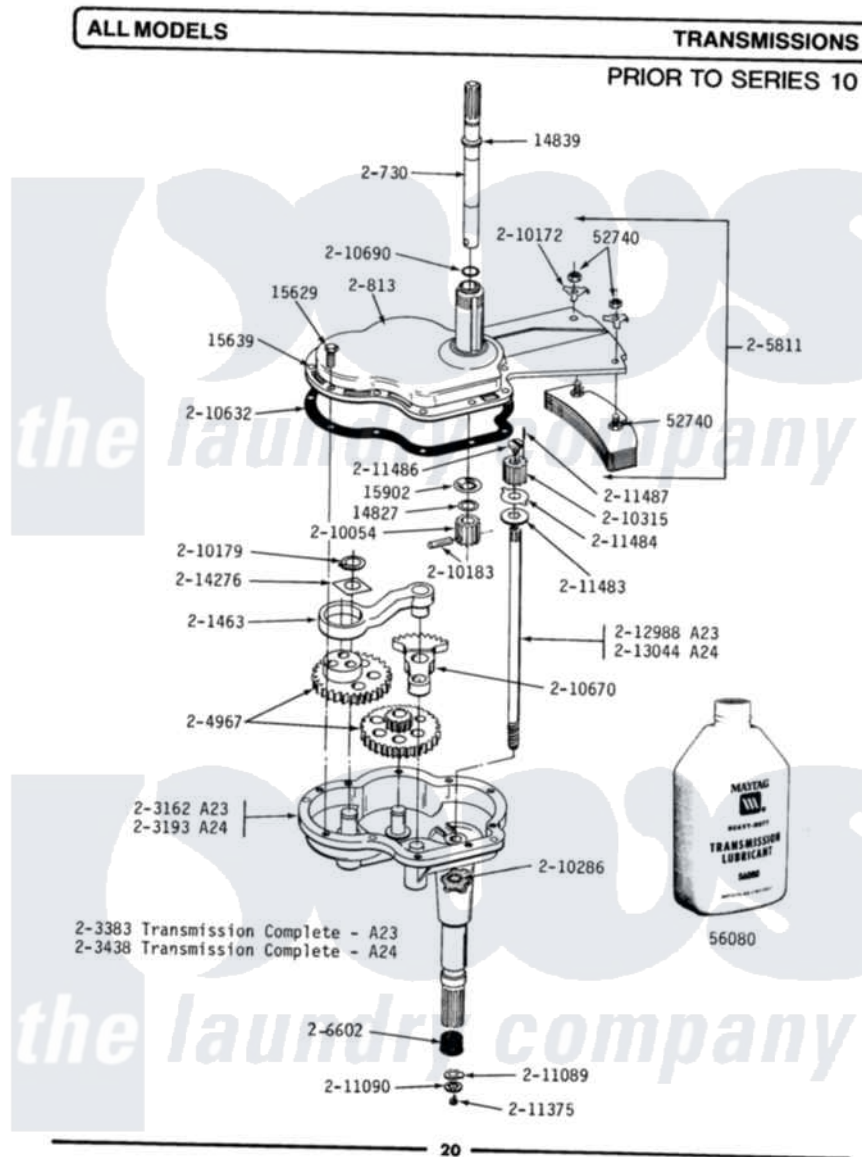

Maytag A23CSL 06 - TRANSMISSION

Maytag Commercial Maytag A23CSL Washer Parts Parts Diagram 06 - TRANSMISSION
 Click on the part number to view part

Item	Original Part Number	Replaced By	Status	Part Description
001	Y014827			Washer-Center Shaft
002	Y014839			Collar-Drive Shaft
003	Y015629			Bolt, Grinding Chamber
004	NLA		Not Available	DOWEL PIN
005	Y015902			Spring For Agitator
006	Y052740	62739		Nut, Lock
007	Y056080	6-0560800		Oil
008	200730	22002124		Shaft- Agi
009	NLA		Not Available	GEAR CASE COVER ASSEMBLY
010	NLA		Not Available	PITMAN WITH WRIST PIN
011	NLA		Not Available	GEAR HOUSING W/STUDS & TUBE
013	203383	W10172458		Transmison
015	204967			Gear Kit-Power Fin Agitator
016	NLA		Not Available	COUNTERWEIGHT
017	206602	207843		Lip Seal Repair Kit

018	210054		Pinion
019	NLA	Not Available	LOCK WASHER
020	NLA	Not Available	RETAINING RING
021	210183		Groove Pin
022	210286		Seal
023	210315		Pinion
024	210632	22210632	Gasket
025	NLA	Not Available	SEGMENT
026	210690		Seal, Rubber
027	211089		Lug, Stop Pulley
028	211090	22003555	Washer, Stop Lug
029	211375	681582	Screw
030	211483	6-2114830	Washer- SP
031	211484		Washer, Lug
032	211486		Screw, 3/8-16 X 1/2 Inch
033	NLA	Not Available	GROOV-PIN
034	212988		Part Not Used
036	NLA	Not Available	WASHER FOR GEARS