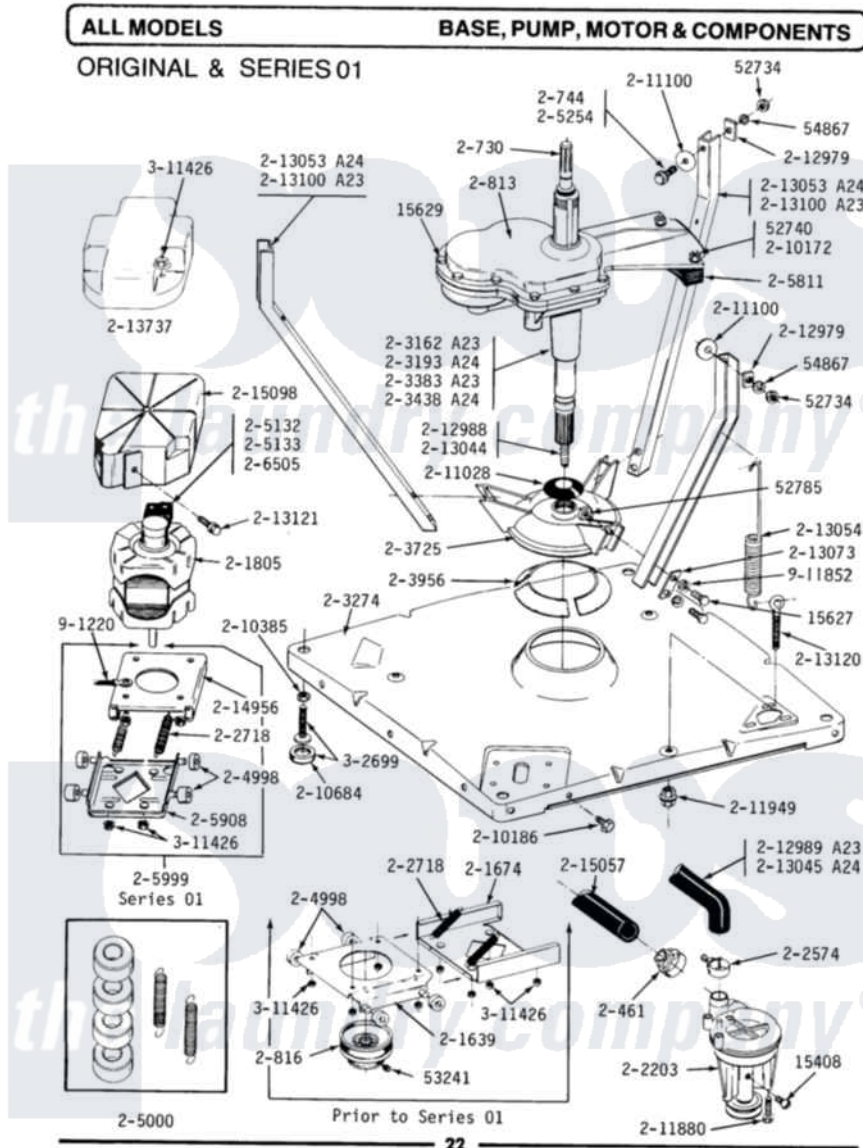

Maytag A23CSL 07 - BASE, PUMP, MOTOR & COMPONENTS

Maytag [Commercial Maytag A23CSL Washer Parts](#) Parts Diagram 07 - BASE, PUMP, MOTOR & COMPONENTS
 Click on the part number to view part

Item	Original Part Number	Replaced By	Status	Part Description
001	Y015408	22003235		Screw, Bearing Insert
002	Y015627			Screw- Hex
003	Y015629			Bolt, Grinding Chamber
004	Y052734			Nut, Carrage Bolts And Bracket
005	Y052740	62739		Nut, Lock
006	Y052785			Nut, Brace To Damper
007	Y053241			Set Screw, Motor Pulley
008	Y054867			Washer, Lock
009	200461	285655		Clamp, Hose
010	200730	22002124		Shaft- Agi
011	200744	W10175939		Bolt
012	NLA		Not Available	GEAR CASE COVER ASSEMBLY
013	200816	6-2008160		Pulley- MO
014	201639			Upper Motor Mount
015	201674		Not Available	LOWER MOTOR MOUNT----