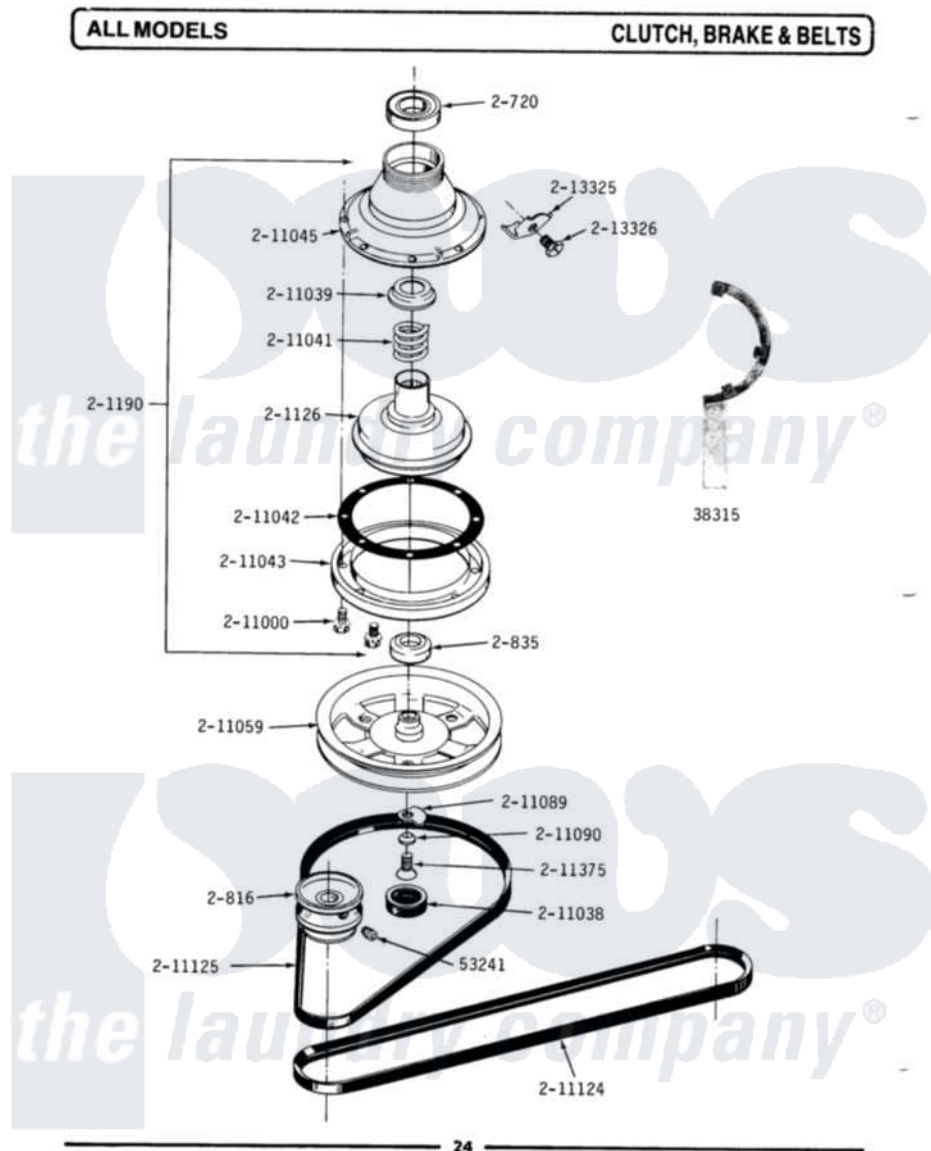

Maytag A23CSL 08 - CLUTCH, BRAKE & BELTS

Maytag Commercial Maytag A23CSL Washer Parts Parts Diagram 08 - CLUTCH, BRAKE & BELTS
 Click on the part number to view part

Item	Original Part Number	Replaced By	Status	Part Description
001	Y038315	038315		Tool
002	Y053241			Set Screw, Motor Pulley
003	Y200720	22003441		Bearing, Rear
004	200816	6-2008160		Pulley- MO
005	200835			Bearing, Brake Rotor
006	201126	6-2011900		Brake Asse
007	201190	6-2011900		Brake Asse
008	211000			SCREW, BRAKE DRUM (HEX HEAD)
009	NLA		Not Available	CAP, OIL RETAINER
010	211039	6-2011900		Brake Asse
011	211041	6-2011900		Brake Asse
012	211042	6-2011900		Brake Asse
013	211043	6-2011900		Brake Asse
014	211045	6-2011900		Brake Asse
015	211059	6-2301530		Pulley
016	211089			Lug, Stop Pulley

017	211090	22003555	Washer, Stop Lug
018	211124		Part Not Used
019	211125		V Belt, Drive Pulley
020	211375	681582	Screw
021	213325		Clip, Retaining
022	213326		Bolt, Sems Retaining Clip