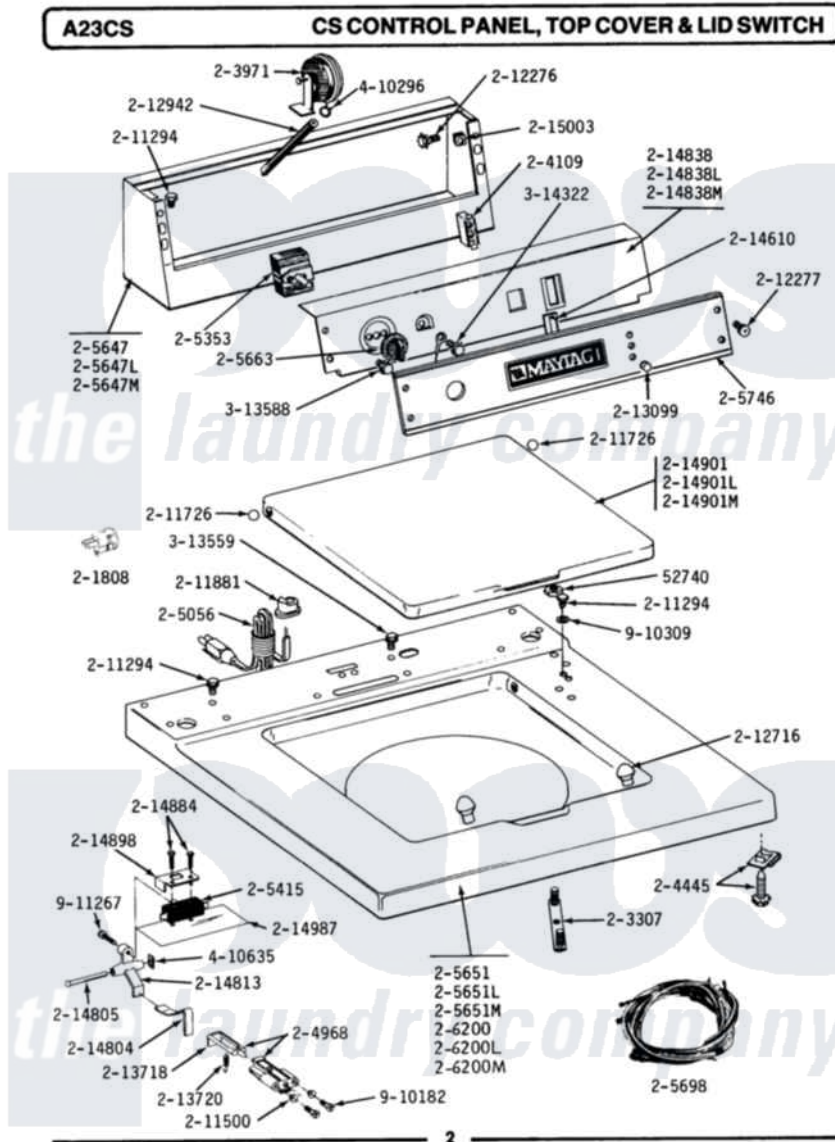

# Maytag A23CSW 01 - CONTROL PANEL, TOP COVER & LID SWITCH

Maytag Commercial Maytag A23CSW Washer Parts Parts Diagram 01 - CONTROL PANEL, TOP COVER & LID SWITCH

Click on the part number to view part

Item	Original Part Number	Replaced By	Status	Part Description
001	<a href="#">Y052740</a>	<a href="#">62739</a>		Nut, Lock
002	<a href="#">Y201808</a>			Converter
003	NLA		Not Available	MTG. STRAP----NA
004	203971	<a href="#">203970</a>		Switch, Water Level
005	<a href="#">204109</a>			Light, Signal
006	<a href="#">204445</a>			Screw And Fastener Assembly
007	<a href="#">204968</a>			Plunger And Bracket Assembly--W
008	205056	<a href="#">204590</a>		Cord, Power
009	<a href="#">205353</a>			Switch, DIAl-A-Fabric
010	205415	<a href="#">279347</a>		Switch-Lid
011	NLA		Not Available	CONSOLE-WHITE
012	NLA		Not Available	CONSOLE-ALMOND
013	205651		Not Available	TOP COVER-WHITE
014	NLA		Not Available	TOP COVER-ALMOND----NA
015	<a href="#">205663</a>			Knob For Selector Switch