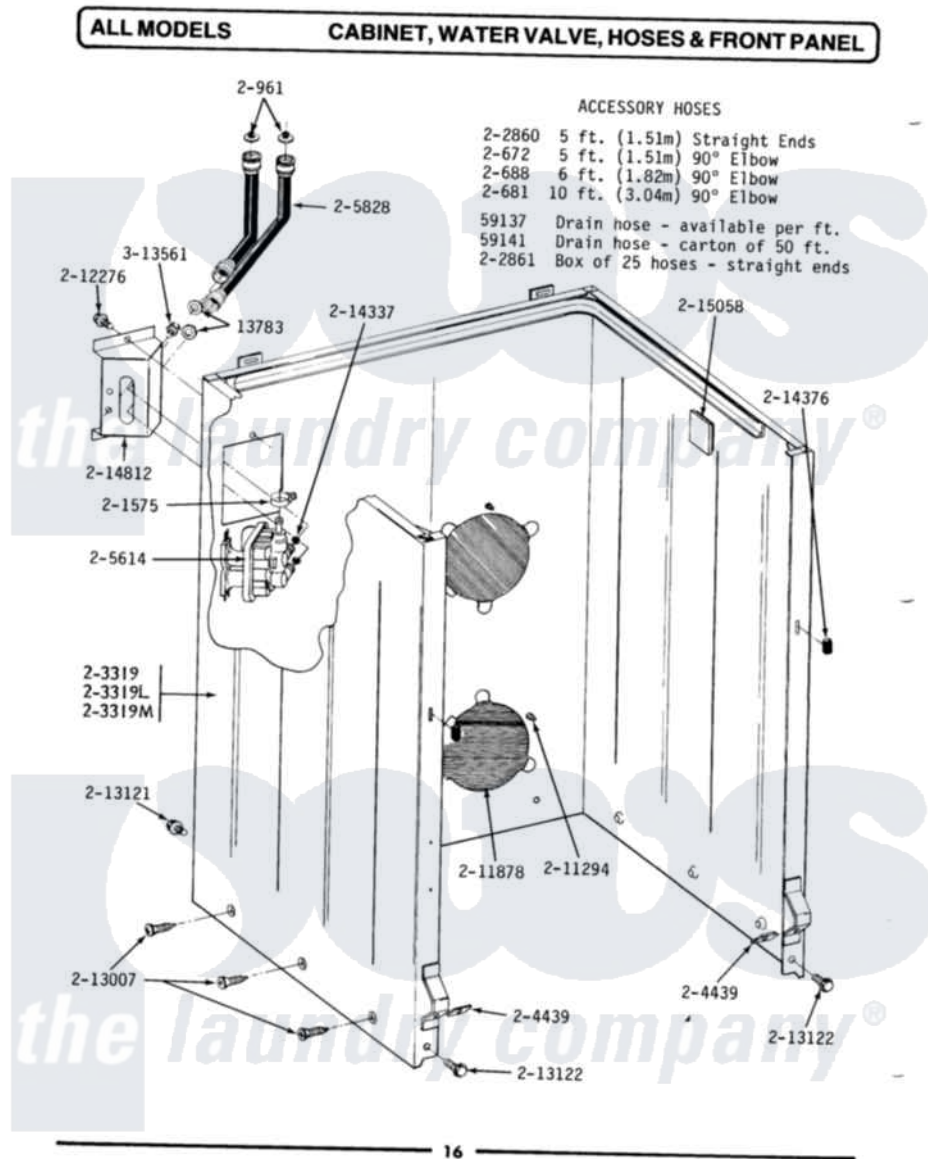

Maytag A23CSW 04 - CABINET, WATER VALVE, HOSES & FRNT PANEL

Maytag [Commercial Maytag A23CSW Washer Parts](#) Parts Diagram 04 - CABINET, WATER VALVE, HOSES & FRNT PANEL

[Click on the part number to view part](#)

| Item | Original Part Number | Replaced By | Status | Part Description |
|------|-------------------------|--------------------------|--------|-----------------------------------|
| 001 | Y013783 | | | Washer, Inlet Hose |
| 002 | Y059137 | Y059141 | | Ctn. 50 Ft. 31/32 Drain Hose |
| 003 | Y059141 | | | Ctn. 50 Ft. 31/32 Drain Hose |
| 004 | 200461 | 285655 | | Clamp, Hose |
| 005 | 200672 | 76314 | | Hose, Inlet 6 Ft. Hose With Elbow |
| 006 | 200681 | 21001467 | | Hose- 10' |
| 007 | 200688 | 76314 | | Hose, Inlet 6 Ft. Hose With Elbow |
| 008 | Y200832 | | | Capacitor |
| 009 | 200908 | 285655 | | Clamp, Hose |
| 010 | 200961 | 12001413 | | Strainer And Washer Kit |
| 011 | 201112 | 76660 | | Break-Sphn |
| 012 | 201575 | | | Clamp, Hose |
| 013 | 202860 | | | Inlet Hose Assembly |
| 014 | 202861 | 202860 | | Inlet Hose Assembly |