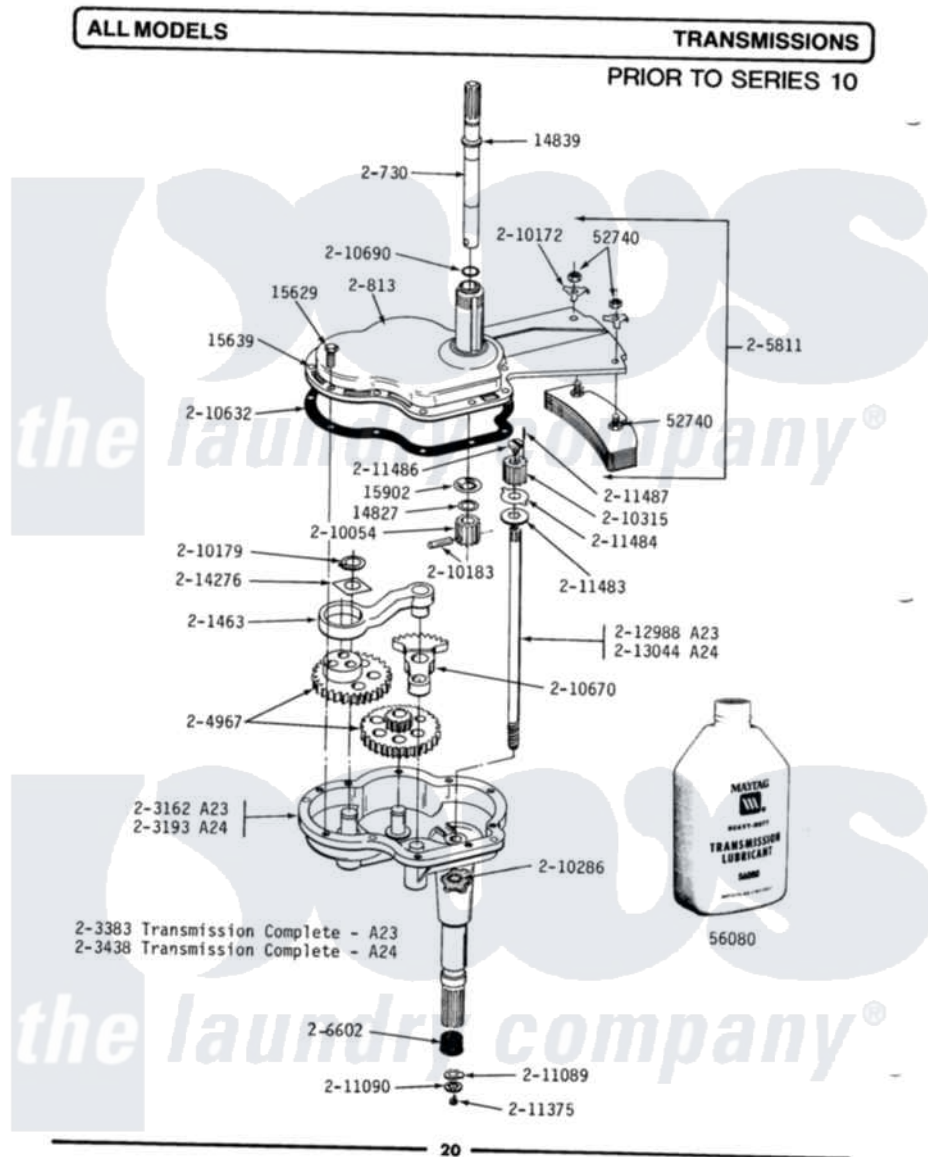

Maytag A23CSW 06 - TRANSMISSION

Maytag Commercial Maytag A23CSW Washer Parts Parts Diagram 06 - TRANSMISSION
Click on the part number to view part

Item	Original Part Number	Replaced By	Status	Part Description
001	Y014827			Washer-Center Shaft
002	Y014839			Collar-Drive Shaft
003	Y015629			Bolt, Grinding Chamber
004	NLA		Not Available	DOWEL PIN
005	Y015902			Spring For Agitator
006	Y052740	62739		Nut, Lock
007	Y056080	6-0560800		Oil
008	200730	22002124		Shaft- Agi
009	NLA		Not Available	GEAR CASE COVER ASSEMBLY
010	NLA		Not Available	PITMAN WITH WRIST PIN
011	NLA		Not Available	GEAR HOUSING W/STUDS & TUBE
013	203383	W10172458		Transmison
015	204967			Gear Kit-Power Fin Agitator
016	NLA		Not Available	COUNTERWEIGHT
017	206602	207843		Lip Seal Repair Kit

018	210054		Pinion
019	NLA	Not Available	LOCK WASHER
020	NLA	Not Available	RETAINING RING
021	210183		Groove Pin
022	210286		Seal
023	210315		Pinion
024	210632	22210632	Gasket
025	NLA	Not Available	SEGMENT
026	210690		Seal, Rubber
027	211089		Lug, Stop Pulley
028	211090	22003555	Washer, Stop Lug
029	211375	681582	Screw
030	211483	6-2114830	Washer- SP
031	211484		Washer, Lug
032	211486		Screw, 3/8-16 X 1/2 Inch
033	NLA	Not Available	GROOV-PIN
034	212988		Part Not Used
036	NLA	Not Available	WASHER FOR GEARS