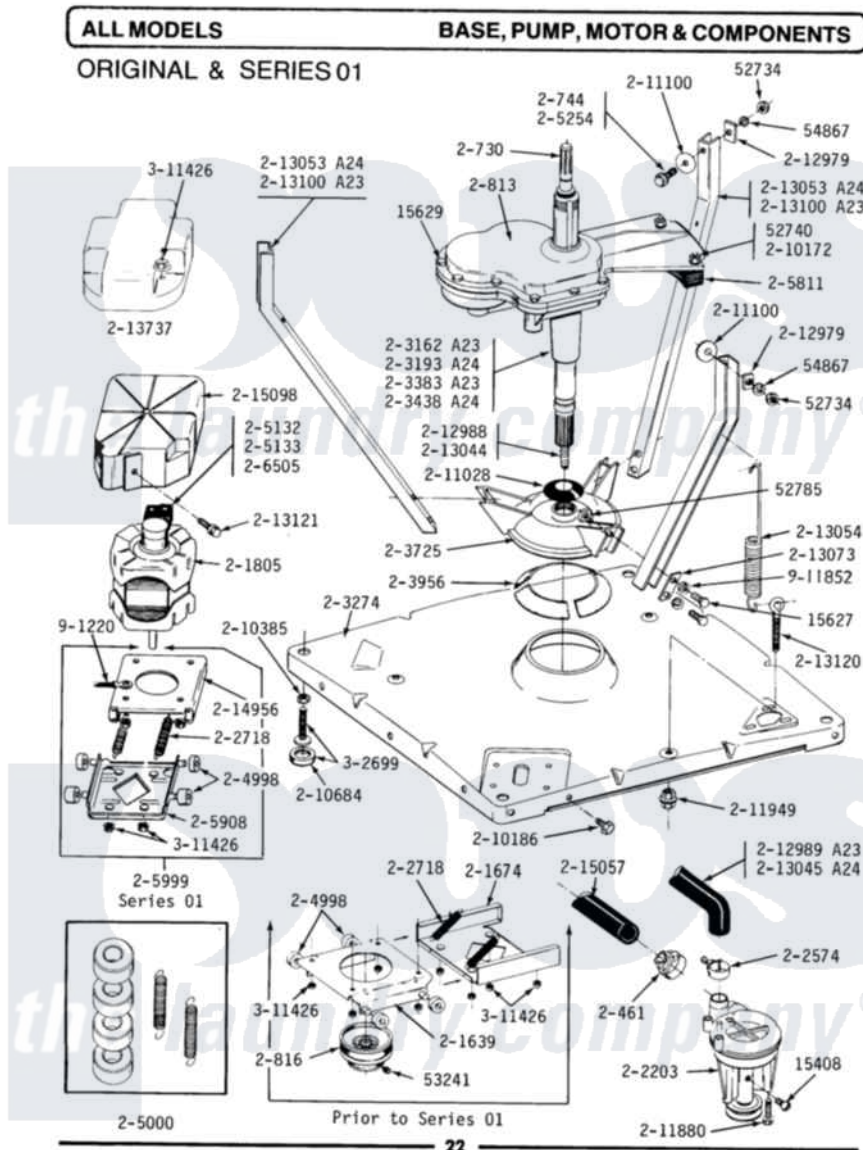

# Maytag A23CSW 07 - BASE, PUMP, MOTOR & COMPONENTS

Maytag Commercial Maytag A23CSW Washer Parts Parts Diagram 07 - BASE, PUMP, MOTOR & COMPONENTS  
 Click on the part number to view part

Item	Original Part Number	Replaced By	Status	Part Description
001	Y015408	<a href="#">22003235</a>		Screw, Bearing Insert
002	<a href="#">Y015627</a>			Screw- Hex
003	<a href="#">Y015629</a>			Bolt, Grinding Chamber
004	<a href="#">Y052734</a>			Nut, Carrage Bolts And Bracket
005	<a href="#">Y052740</a>	<a href="#">62739</a>		Nut, Lock
006	<a href="#">Y052785</a>			Nut, Brace To Damper
007	<a href="#">Y053241</a>			Set Screw, Motor Pulley
008	<a href="#">Y054867</a>			Washer, Lock
009	200461	<a href="#">285655</a>		Clamp, Hose
010	200730	<a href="#">22002124</a>		Shaft- Agi
011	<a href="#">200744</a>	<a href="#">W10175939</a>		Bolt
012	NLA		Not Available	GEAR CASE COVER ASSEMBLY
013	200816	<a href="#">6-2008160</a>		Pulley- MO
014	<a href="#">201639</a>			Upper Motor Mount
015	201674		Not Available	LOWER MOTOR MOUNT----