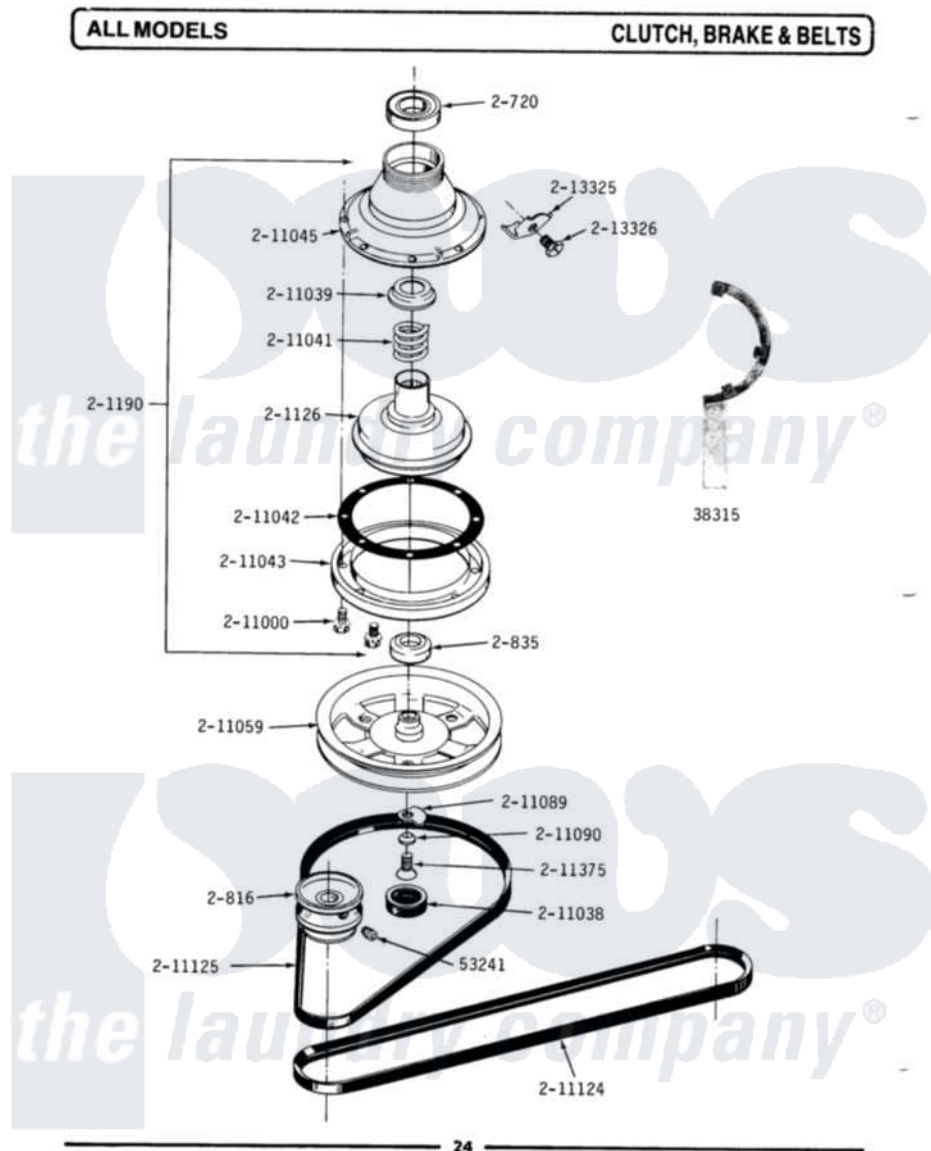

Maytag A23CSW 08 - CLUTCH, BRAKE & BELTS

Maytag [Commercial Maytag A23CSW Washer Parts](#) Parts Diagram 08 - CLUTCH, BRAKE & BELTS
 Click on the part number to view part

Item	Original Part Number	Replaced By	Status	Part Description
001	Y038315	038315		Tool
002	Y053241			Set Screw, Motor Pulley
003	Y200720	22003441		Bearing, Rear
004	200816	6-2008160		Pulley- MO
005	200835			Bearing, Brake Rotor
006	201126	6-2011900		Brake Asse
007	201190	6-2011900		Brake Asse
008	211000			SCREW, BRAKE DRUM (HEX HEAD)
009	NLA		Not Available	CAP, OIL RETAINER
010	211039	6-2011900		Brake Asse
011	211041	6-2011900		Brake Asse
012	211042	6-2011900		Brake Asse
013	211043	6-2011900		Brake Asse
014	211045	6-2011900		Brake Asse
015	211059	6-2301530		Pulley
016	211089			Lug, Stop Pulley

017	211090	22003555	Washer, Stop Lug
018	211124		Part Not Used
019	211125		V Belt, Drive Pulley
020	211375	681582	Screw
021	213325		Clip, Retaining
022	213326		Bolt, Sems Retaining Clip