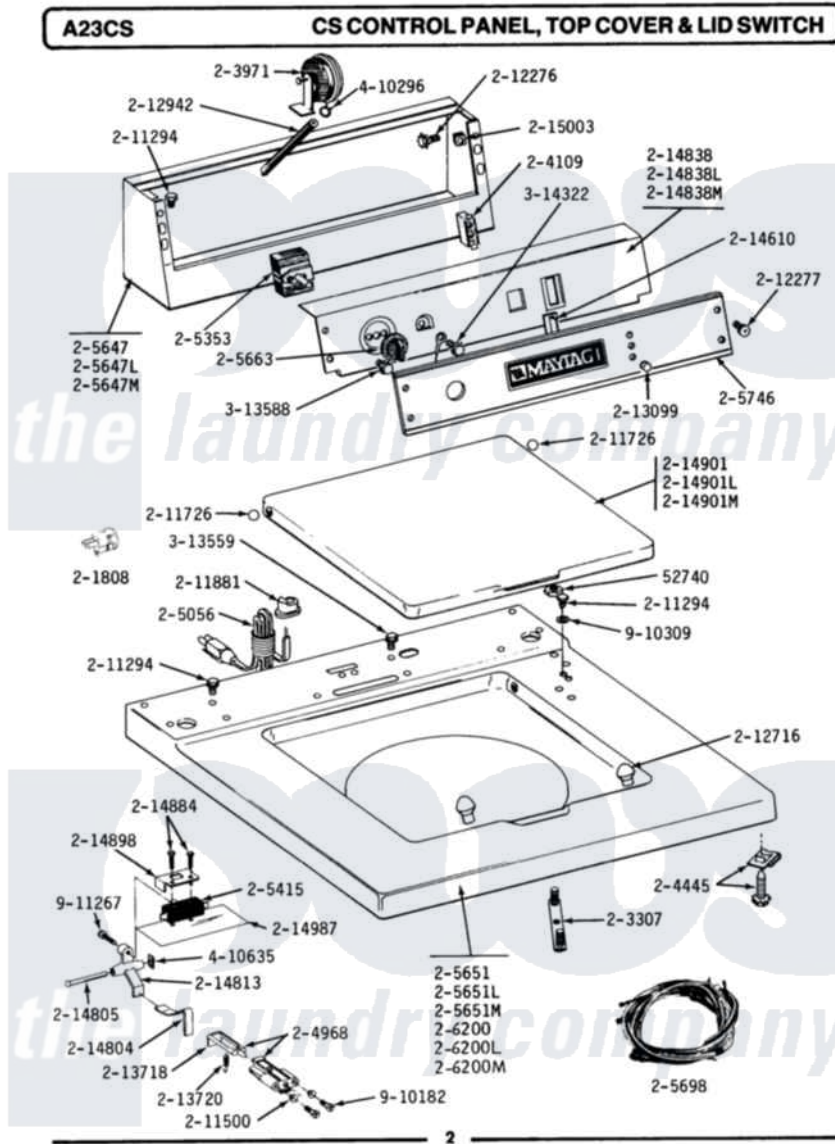

Maytag A23CT 01 - CONTROL PANEL, TOP COVER & LID SWITCH

Maytag [Commercial Maytag A23CT Washer Parts](#) Parts Diagram 01 - CONTROL PANEL, TOP COVER & LID SWITCH
 Click on the part number to view part

Item	Original Part Number	Replaced By	Status	Part Description
001	Y052740	62739		Nut, Lock
002	Y201808			Converter
003	NLA		Not Available	MTG. STRAP---NA
004	203971	203970		Switch, Water Level
005	204109			Light, Signal
006	204445			Screw And Fastener Assembly
007	204968			Plunger And Bracket Assembly--W
008	205056	204590		Cord, Power
009	205353			Switch, DiAl-A-Fabric
010	205415	279347		Switch-Lid
011	NLA		Not Available	CONSOLE-WHITE
012	NLA		Not Available	CONSOLE-ALMOND
013	205651		Not Available	TOP COVER-WHITE
014	NLA		Not Available	TOP COVER-ALMOND---NA
015	205663			Knob For Selector Switch
016	205698			Main Wire Harness