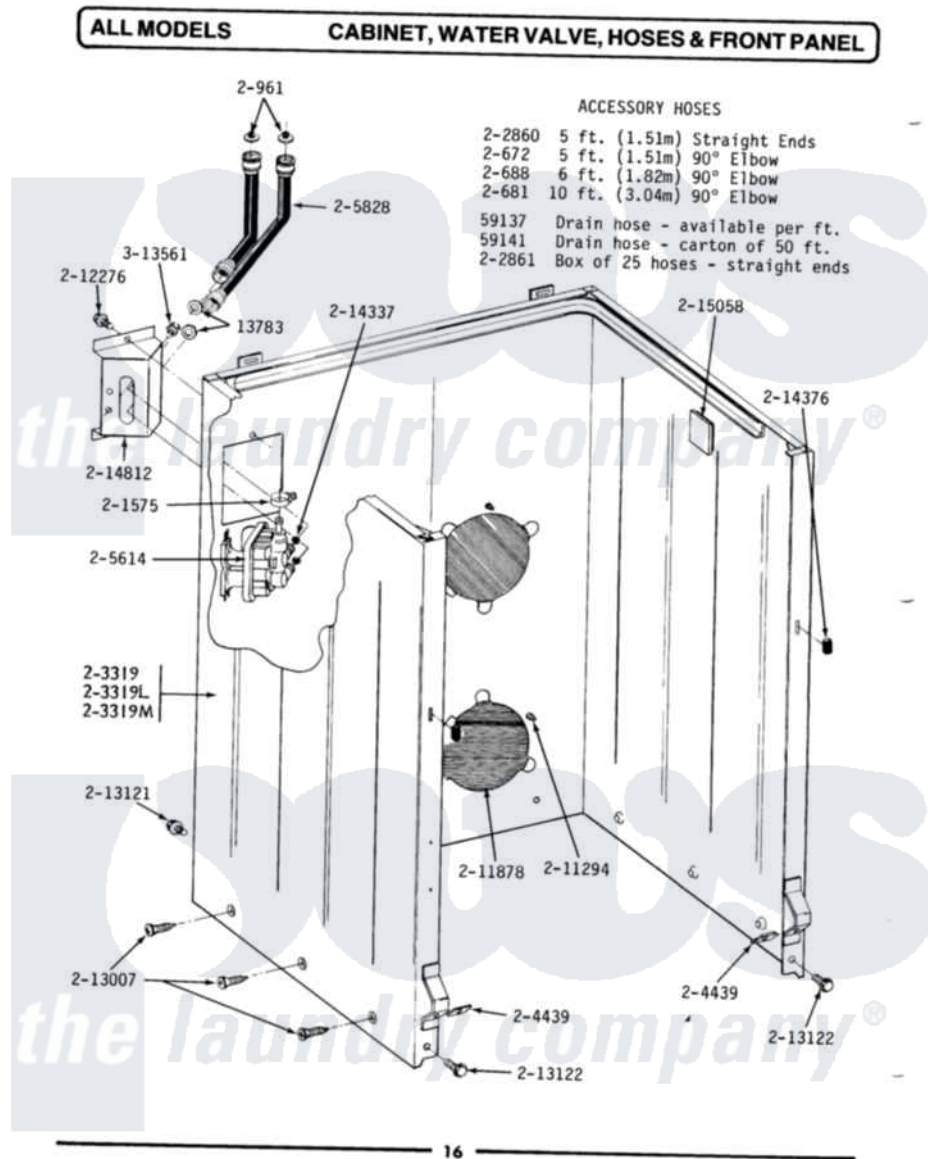

# Maytag A23CT 02 - CABINET, WATER VALVE, HOSES & FRNT PANEL

Maytag [Commercial Maytag A23CT Washer Parts](#) Parts Diagram 02 - CABINET, WATER VALVE, HOSES & FRNT PANEL

Click on the part number to view part

Item	Original Part Number	Replaced By	Status	Part Description
001	<a href="#">Y013783</a>			Washer, Inlet Hose
002	Y059137	<a href="#">Y059141</a>		Ctn. 50 Ft. 31/32 Drain Hose
003	<a href="#">Y059141</a>			Ctn. 50 Ft. 31/32 Drain Hose
004	200461	<a href="#">285655</a>		Clamp, Hose
005	<a href="#">200672</a>	<a href="#">76314</a>		Hose, Inlet 6 Ft. Hose With Elbow
006	200681	<a href="#">21001467</a>		Hose- 10'
007	200688	<a href="#">76314</a>		Hose, Inlet 6 Ft. Hose With Elbow
008	<a href="#">Y200832</a>			Capacitor
009	200908	<a href="#">285655</a>		Clamp, Hose
010	200961	<a href="#">12001413</a>		Strainer And Washer Kit
011	201112	<a href="#">76660</a>		Break-Sphn
012	<a href="#">201575</a>			Clamp, Hose
013	<a href="#">202860</a>			Inlet Hose Assembly
014	202861	<a href="#">202860</a>		Inlet Hose Assembly