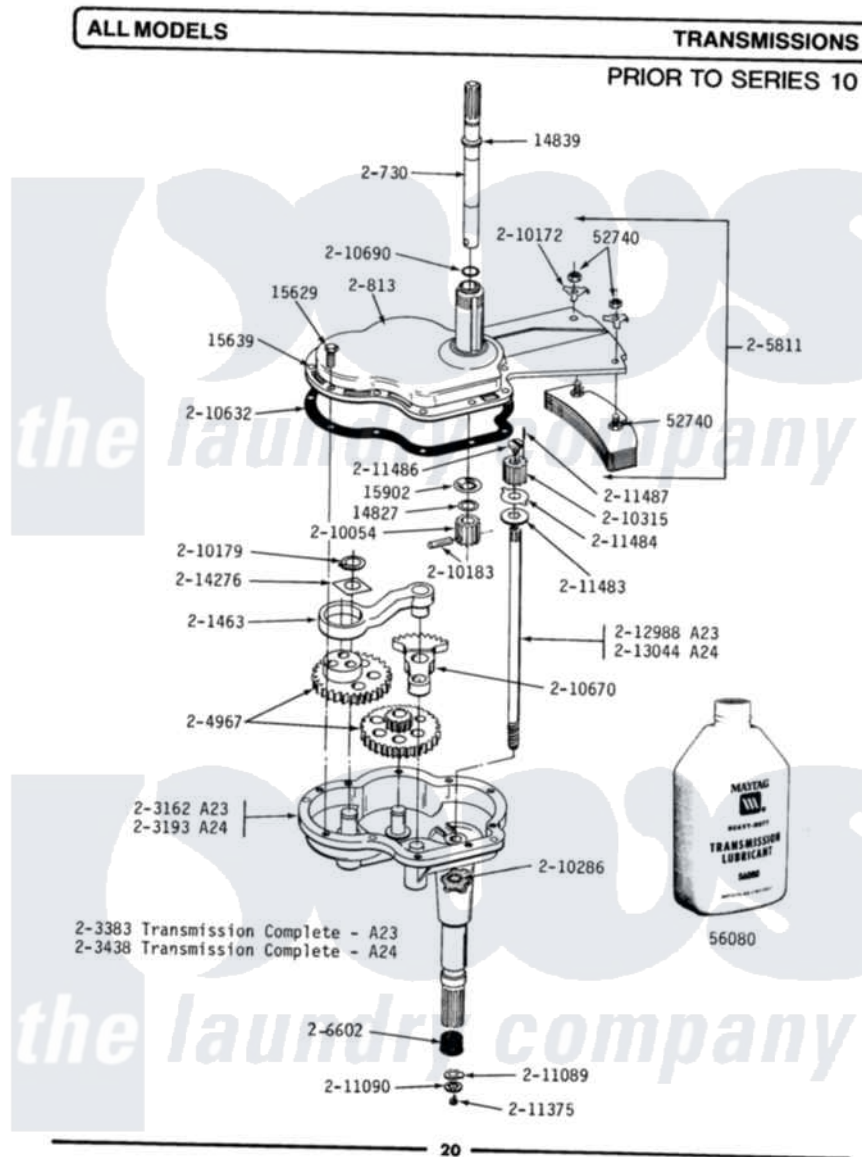

Maytag A23CT 04 - TRANSMISSION

2-3383 Transmission Complete - A23
2-3438 Transmission Complete - A24

Maytag [Commercial Maytag A23CT Washer Parts](#) Parts Diagram 04 - TRANSMISSION
Click on the part number to view part

Item	Original Part Number	Replaced By	Status	Part Description
001	Y014827			Washer-Center Shaft
002	Y014839			Collar-Drive Shaft
003	Y015629			Bolt, Grinding Chamber
004	NLA		Not Available	DOWEL PIN
005	Y015902			Spring For Agitator
006	Y052740	62739		Nut, Lock
007	Y056080	6-0560800		Oil
008	200730	22002124		Shaft-Agi
009	NLA		Not Available	GEAR CASE COVER ASSEMBLY
010	NLA		Not Available	PITMAN WITH WRIST PIN
011	NLA		Not Available	GEAR HOUSING W/STUDS & TUBE
013	203383	W10172458		Transmison
015	204967			Gear Kit-Power Fin Agitator
016	NLA		Not Available	COUNTERWEIGHT
017	206602	207843		Lip Seal Repair Kit

018	210054		Pinion
019	NLA	Not Available	LOCK WASHER
020	NLA	Not Available	RETAINING RING
021	210183		Groove Pin
022	210286		Seal
023	210315		Pinion
024	210632	22210632	Gasket
025	NLA	Not Available	SEGMENT
026	210690		Seal, Rubber
027	211089		Lug, Stop Pulley
028	211090	22003555	Washer, Stop Lug
029	211375	681582	Screw
030	211483	6-2114830	Washer- SP
031	211484		Washer, Lug
032	211486		Screw, 3/8-16 X 1/2 Inch
033	NLA	Not Available	GROOV-PIN
034	212988		Part Not Used
036	NLA	Not Available	WASHER FOR GEARS