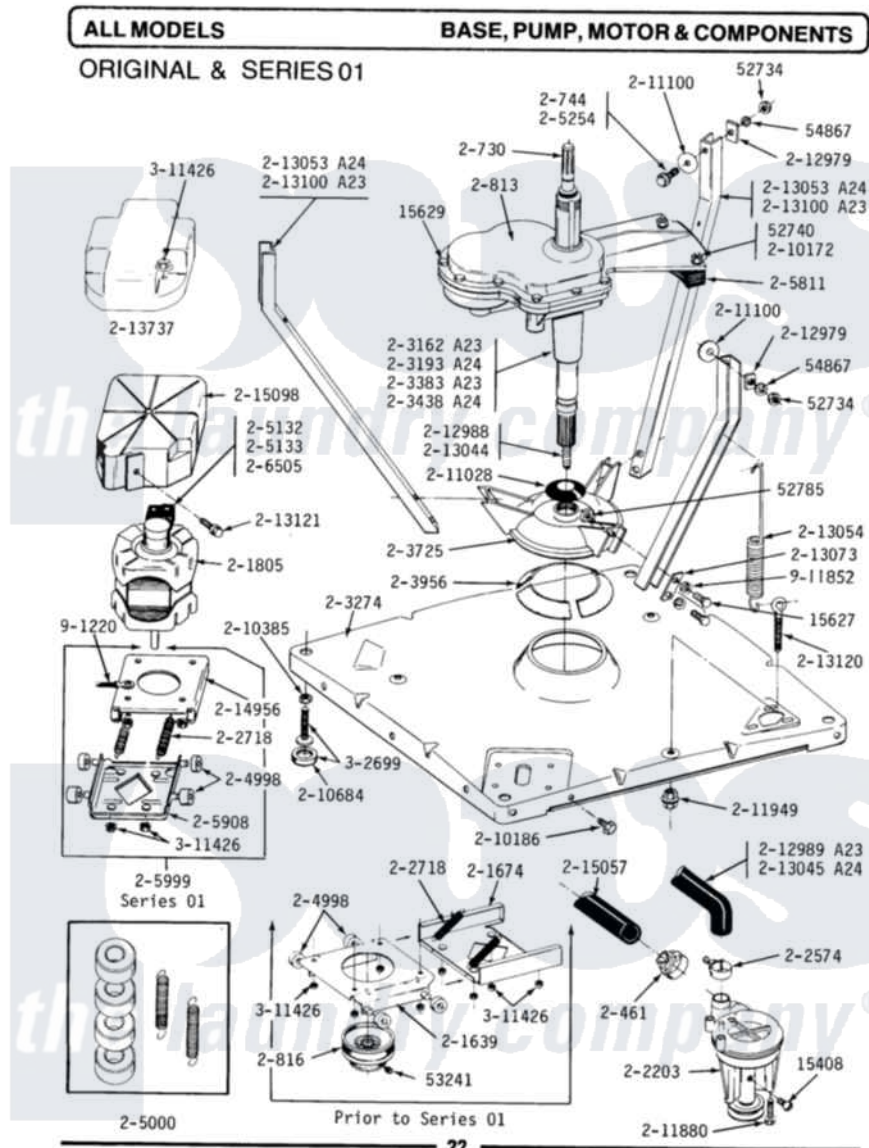

Maytag A23CT 05 - BASE, PUMP, MOTOR & COMPONENTS

Maytag Commercial Maytag A23CT Washer Parts Parts Diagram 05 - BASE, PUMP, MOTOR & COMPONENTS
 Click on the part number to view part

Item	Original Part Number	Replaced By	Status	Part Description
001	Y015408	22003235		Screw, Bearing Insert
002	Y015627			Screw- Hex
003	Y015629			Bolt, Grinding Chamber
004	Y052734			Nut, Carrage Bolts And Bracket
005	Y052740	62739		Nut, Lock
006	Y052785			Nut, Brace To Damper
007	Y053241			Set Screw, Motor Pulley
008	Y054867			Washer, Lock
009	200461	285655		Clamp, Hose
010	200730	22002124		Shaft- Agi
011	200744	W10175939		Bolt
012	NLA		Not Available	GEAR CASE COVER ASSEMBLY
013	200816	6-2008160		Pulley- MO
014	201639			Upper Motor Mount
015	201674		Not Available	LOWER MOTOR MOUNT----