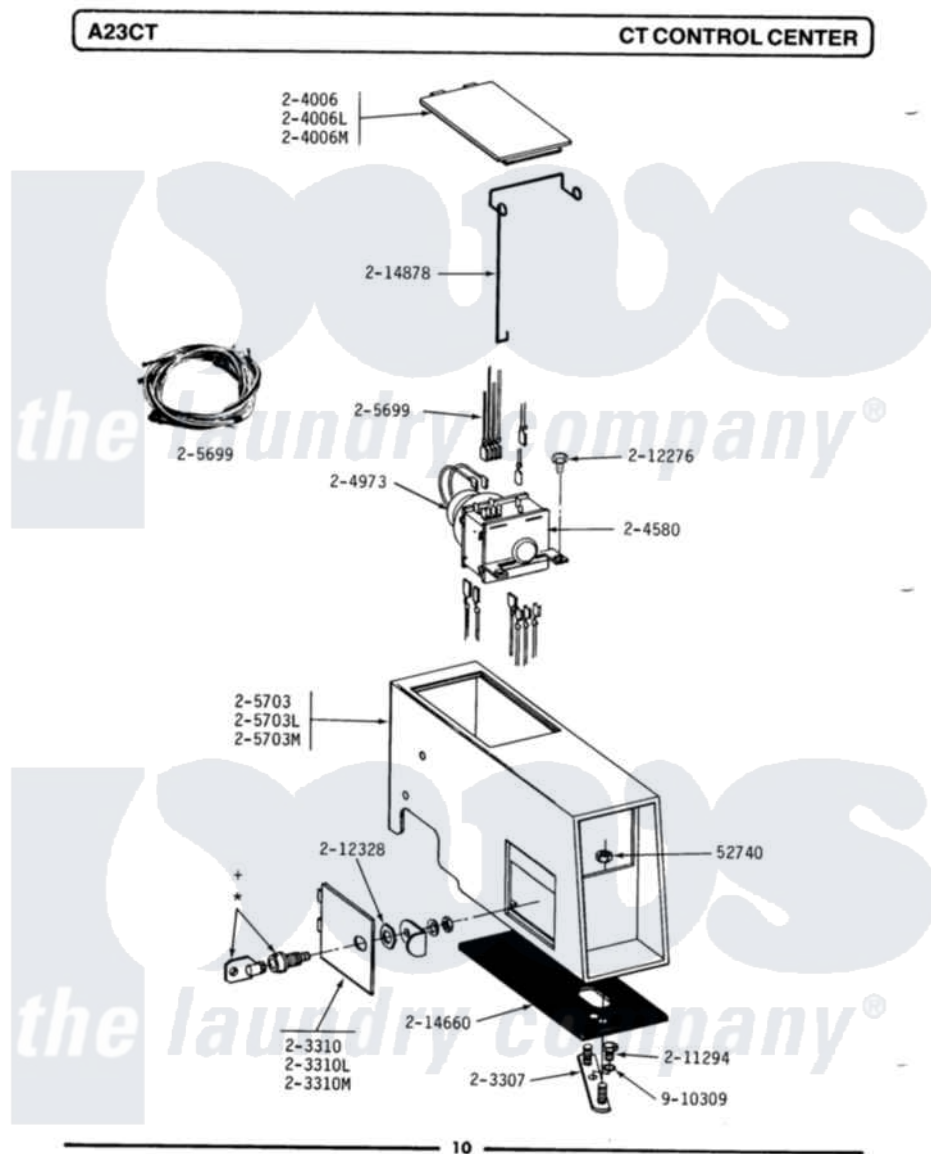

# Maytag A23CT 07 - CT CONTROL CENTER

Maytag [Commercial Maytag A23CT Washer Parts](#) Parts Diagram 07 - CT CONTROL CENTER  
 Click on the part number to view part

Item	Original Part Number	Replaced By	Status	Part Description
001	<a href="#">Y052740</a>	<a href="#">62739</a>		Nut, Lock
002	NLA		Not Available	MTG. STRAP---NA
003	NLA		Not Available	ACCESS DOOR (WHITE)
004	NLA		Not Available	ACCESS DOOR (WHITE)
005	NLA		Not Available	TIMER WITH KNOB AND PIN
006	<a href="#">204973</a>			Motor, Timer
007	NLA		Not Available	MAIN WIRE HARNESS
008	NLA		Not Available	OUTER CASE-WHITE
009	<a href="#">211294</a>	<a href="#">90767</a>		Screw, 8A X 3/8 HeX Washer Head Tapping
010	212276	<a href="#">W10116760</a>		Screw
011	212328	<a href="#">W10139762</a>		Hex Nut, 3/4-27
012	<a href="#">214660</a>			Gasket, Control Center
013	<a href="#">214878</a>			Latch For Access Door
014	<a href="#">910309</a>			Washer, Mounting Strap