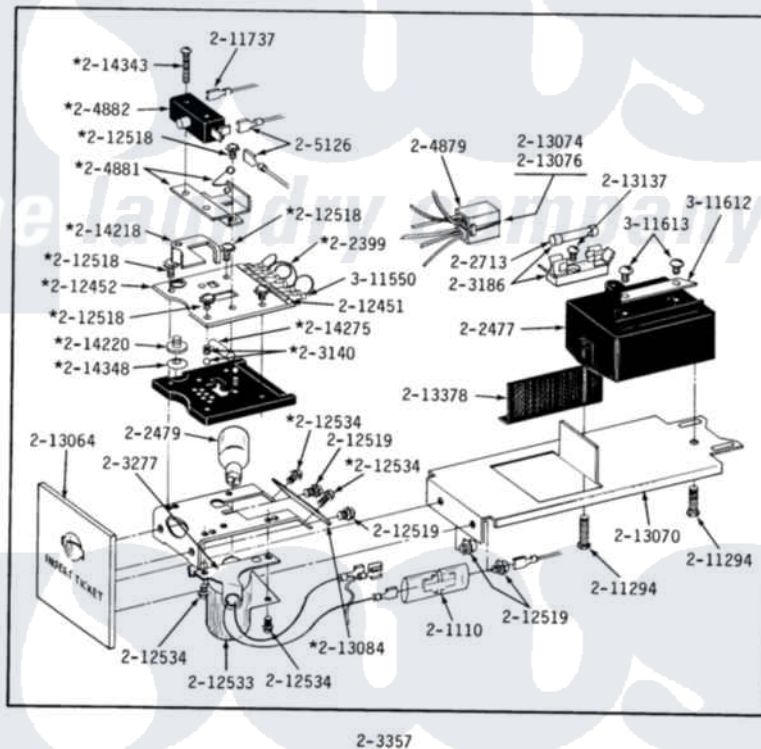

A23CT CT CONTROL CENTER COMPONENTS

Maytag [Commercial Maytag A23CT Washer Parts](#) Parts Diagram 08 - CT CONTROL CENTER COMPONENTS
 Click on the part number to view part

Item	Original Part Number	Replaced By	Status	Part Description
001	Y201110		Not Available	CONNECTOR, WIRE (INDIC. LIGHT)
002	NLA		Not Available	JUMPER WIRE (BLACK)
003	202477	22003292		Control As
004	202479	A3167501		Lamp Oven, Int.
005	202509			Ticket Control Assembly
006	202713	22001555		Fuse
007	203140			Contact Ball Kit
008	NLA		Not Available	FUSE BLOCK WITH FUSE
009	NLA		Not Available	LAMP SOCKET WITH BRACKET
010	NLA		Not Available	TICKET RECEIVER ASSEMBLY
011	NLA		Not Available	HARNESS FOR TICKET CONTROL
012	204881			Cam Plate Assembly
013	204482		Not Available	TIMER DIAL
014	NLA		Not Available	DOUBLE MELT CLIP

014	NLA	Not Available	W/DEFLECTO
015	NLA	Not Available	SPADE CONNECTOR
016	211294	90767	Screw, 8A X 3/8 HeX Washer Head Tapping
017	211737	248562	Terminal
018	NLA	Not Available	OVERLAY FOR CIRCUIT BOARD
019	212452		Board, Circuit
020	NLA	Not Available	SEMS SCREW (No.4-40 X 1/2 INC)
021	212519	488234	Screw 8-32 X 1/4
022	212533		SHIELD FOR HEAT LAMP
023	NLA	Not Available	SCREW, SHIELD TO CONTROL
024	NLA	Not Available	FRONT PLATE F/TICKET CONTRO
025	NLA	Not Available	BRACKET FOR TICKET ASSEMBLY
026	213074		Pin Receptacle For Plug
027	NLA	Not Available	PIN FOR PLUG
028	NLA	Not Available	TICKET DEFLECTOR
029	NLA	Not Available	SCREW (No.6 X 1/4 INCH)
030	NLA	Not Available	SHIELD
031	214218		Lever, Switch
032	214220		Adjustment Thumb Wheel
033	214275		Roller For Cam
034	NLA	Not Available	SCREW
035	NLA	Not Available	SPRING WASHER
036	Y311550	Not Available	SPADE (MINIATURE)
037	NLA	Not Available	GLASS PANEL, LEFT
038	211613	Not Available	CAP, KNOB