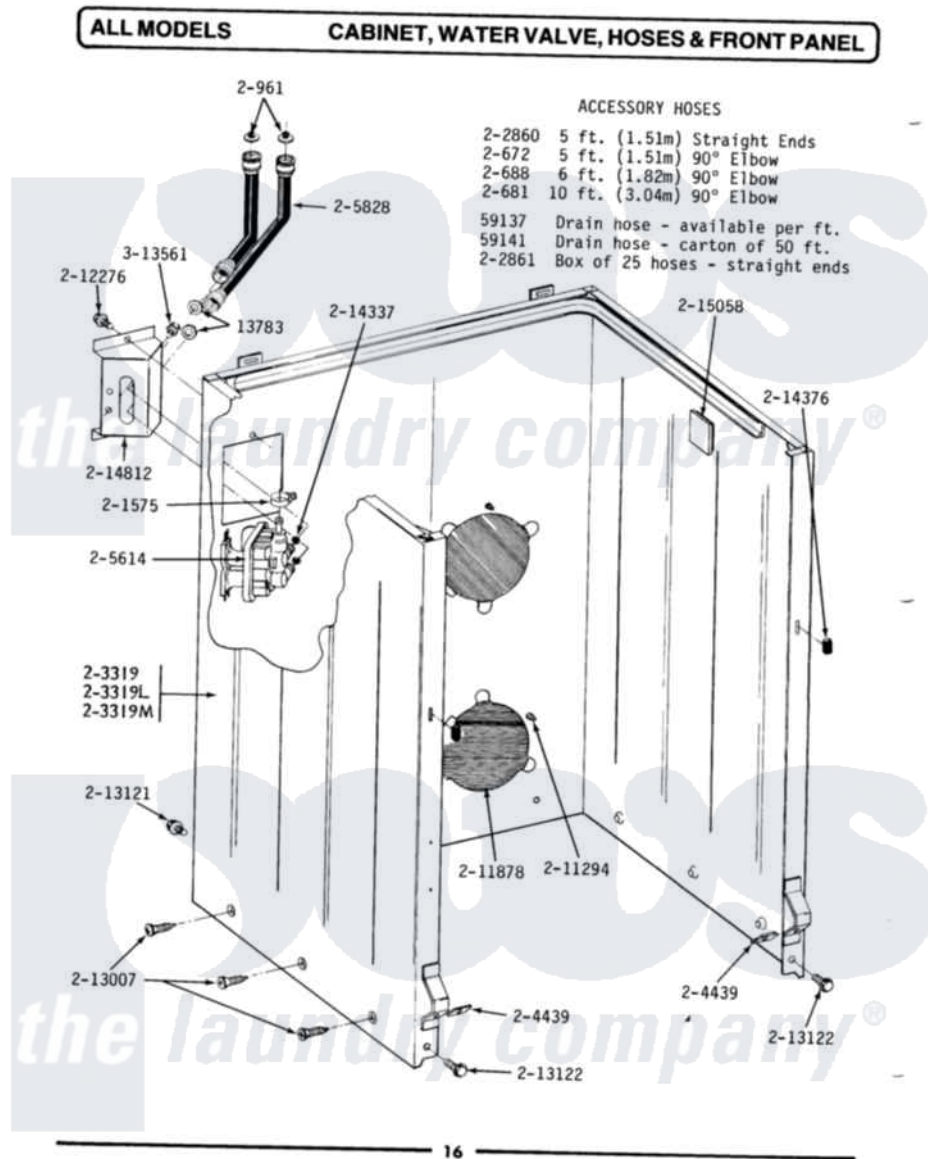

Maytag A24CA 02 - CABINET, WATER VALVE, HOSES & FRNT PANEL

Maytag [Commercial Maytag A24CA Washer Parts](#) Parts Diagram 02 - CABINET, WATER VALVE, HOSES & FRNT PANEL

[Click on the part number to view part](#)

Item	Original Part Number	Replaced By	Status	Part Description
001	Y013783			Washer, Inlet Hose
002	Y059137	Y059141		Ctn. 50 Ft. 31/32 Drain Hose
003	Y059141			Ctn. 50 Ft. 31/32 Drain Hose
004	200461	285655		Clamp, Hose
005	200672	76314		Hose, Inlet 6 Ft. Hose With Elbow
006	200681	21001467		Hose- 10'
007	200688	76314		Hose, Inlet 6 Ft. Hose With Elbow
008	Y200832			Capacitor
009	200908	285655		Clamp, Hose
010	200961	12001413		Strainer And Washer Kit
011	201112	76660		Break-Sphn
012	201575			Clamp, Hose
013	202860			Inlet Hose Assembly
014	202861	202860		Inlet Hose Assembly

015	203237		No.17 Wire With Terminal
016	NLA	Not Available	CABINET-WHITE
017	NLA	Not Available	(ALMOND)
018	204439		Screw And Fstner Assembly
019	205614	205613	Water Valve
020	205828	202860	Inlet Hose Assembly
021	206103		Capacitor Kit
022	211111	16272	Connector, Straight
023	211149		Clip, Capacitor
024	211294	90767	Screw, 8A X 3/8 HeX Washer Head Tapping
025	211448		Clamp
026	NLA	Not Available	PLATE, ACCESS
027	212276	W10116760	Screw
028	212982	22001650	Fastener, Spring
029	212998		Not Available
029	212998		PANEL, FRONT (WHT)
030	212998L		Not Available
030	212998L		FRONT PANEL-ALMOND
031	213007		Xfor Cabinet See Cabinet, Back
032	213121	3400111	Screw, 12-14 X 5/8
033	213122	27001200	Screw
034	213846		Guard, Belt
035	214337	96160	Screen
036	214376	22002331	Spacer, Front Panel
037	214768	211704	Hose, Drain
038	214812	22002361	Bracket, Water Valve
039	215057	211704	Hose, Drain
040	215058		Pad, Cabinet Bumper
041	Y310842	8182296	Screw, Agitator
042	Y313561		Screw----NA