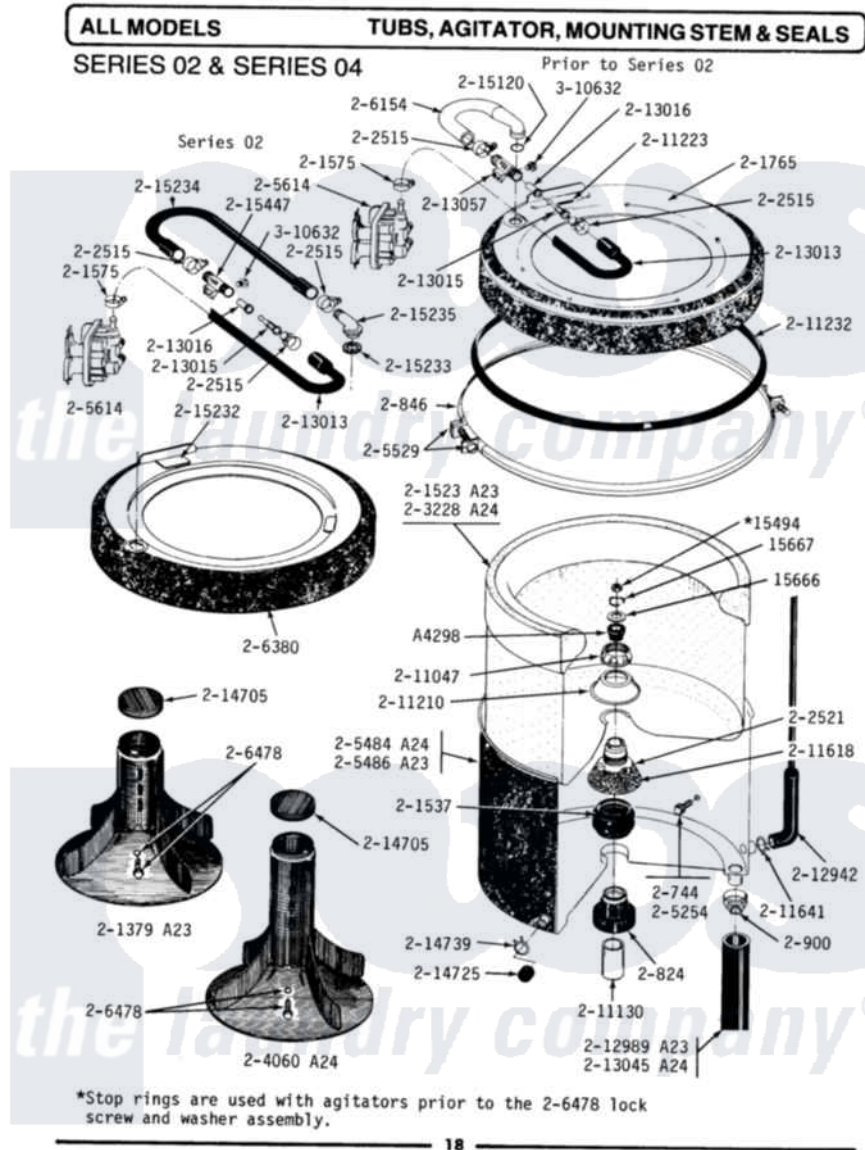

Maytag A24CA 03 - TUB, AGITATOR, MOUNTING STEM & SEAL

Maytag Commercial Maytag A24CA Washer Parts Parts Diagram 03 - TUB, AGITATOR, MOUNTING STEM & SEAL
 Click on the part number to view part

Item	Original Part Number	Replaced By	Status	Part Description
001	Y0A4298	6-0A57420		Seal- Agitator
002	Y015494			Stop Ring-Agitator Shaft
003	Y015666			Washer, Retaining -
004	Y015667			Retaining Ring
005	Y054867			Washer, Lock
006	200744	W10175939		Bolt
007	200824	6-2040130		Tub Bearin
008	200846			Clamp - Tub Cover
009	200900	616099		Clamp
010	201379		Not Available	AGITATOR - BLACK
011	NLA		Not Available	INNER TUB
012	201537	6-2095720		Mounting S
013	201575			Clamp, Hose
014	201765		Not Available	COVER, TUB
015	202515	596669		Clamp, Manifold
016	202521	6-2095720		Mounting S