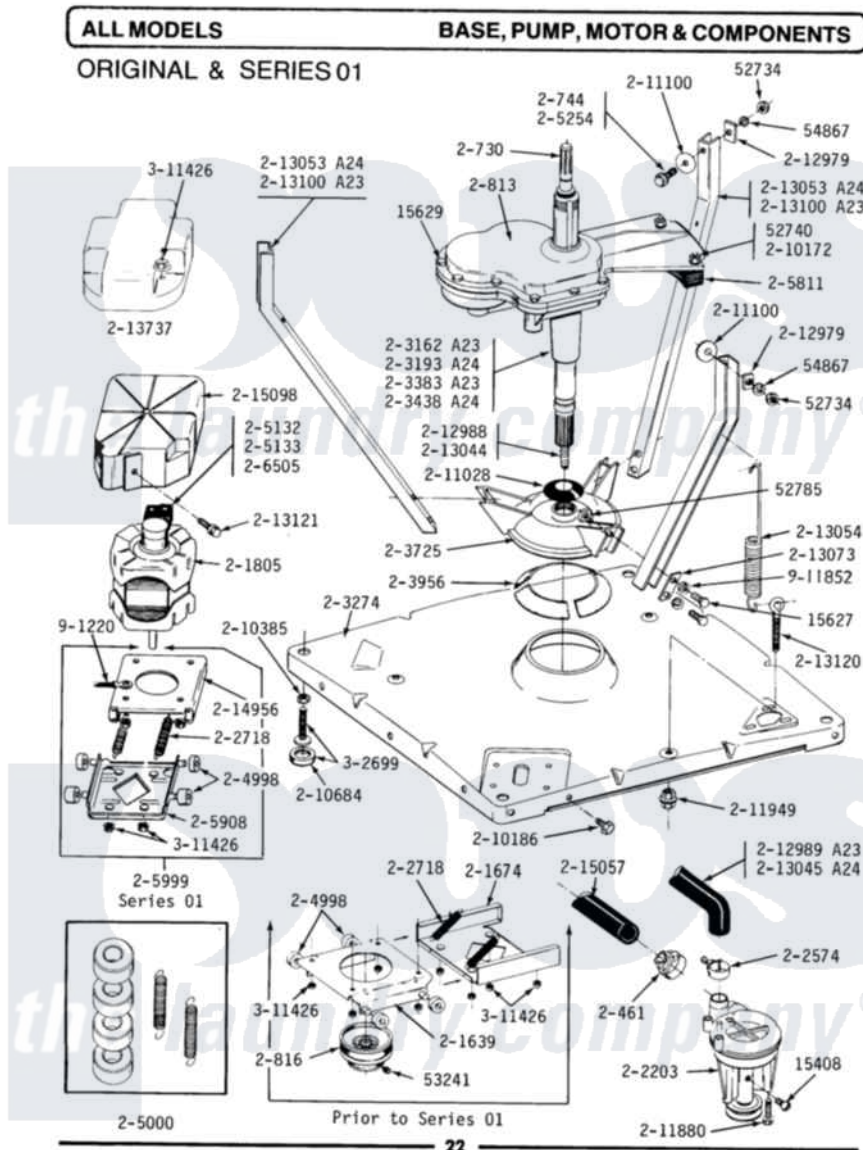

# Maytag A24CA 05 - BASE, PUMP, MOTOR & COMPONENTS

Maytag Commercial Maytag A24CA Washer Parts Parts Diagram 05 - BASE, PUMP, MOTOR & COMPONENTS  
 Click on the part number to view part

Item	Original Part Number	Replaced By	Status	Part Description
001	Y015408	<a href="#">22003235</a>		Screw, Bearing Insert
002	<a href="#">Y015627</a>			Screw- Hex
003	<a href="#">Y015629</a>			Bolt, Grinding Chamber
004	<a href="#">Y052734</a>			Nut, Carrage Bolts And Bracket
005	<a href="#">Y052740</a>	<a href="#">62739</a>		Nut, Lock
006	<a href="#">Y052785</a>			Nut, Brace To Damper
007	<a href="#">Y053241</a>			Set Screw, Motor Pulley
008	<a href="#">Y054867</a>			Washer, Lock
009	200461	<a href="#">285655</a>		Clamp, Hose
010	200730	<a href="#">22002124</a>		Shaft- Agi
011	<a href="#">200744</a>	<a href="#">W10175939</a>		Bolt
012	NLA		Not Available	GEAR CASE COVER ASSEMBLY
013	200816	<a href="#">6-2008160</a>		Pulley- MO
014	<a href="#">201639</a>			Upper Motor Mount
015	201674		Not Available	LOWER MOTOR MOUNT----