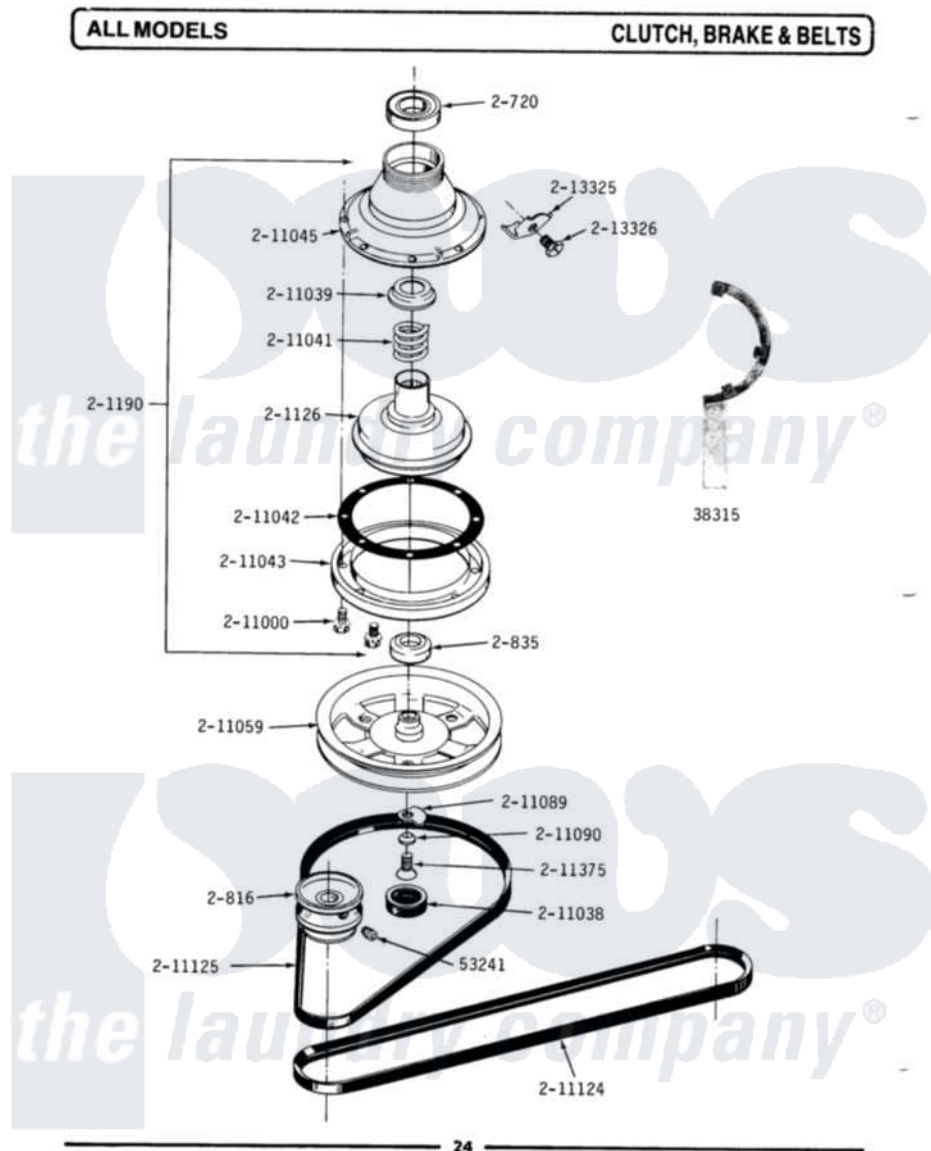

Maytag A24CA 06 - CLUTCH, BRAKE & BELTS

Maytag [Commercial Maytag A24CA Washer Parts](#) Parts Diagram 06 - CLUTCH, BRAKE & BELTS
 Click on the part number to view part

Item	Original Part Number	Replaced By	Status	Part Description
001	Y038315	038315		Tool
002	Y053241			Set Screw, Motor Pulley
003	Y200720	22003441		Bearing, Rear
004	200816	6-2008160		Pulley- MO
005	200835			Bearing, Brake Rotor
006	201126	6-2011900		Brake Asse
007	201190	6-2011900		Brake Asse
008	211000			SCREW, BRAKE DRUM (HEX HEAD)
009	NLA		Not Available	CAP, OIL RETAINER
010	211039	6-2011900		Brake Asse
011	211041	6-2011900		Brake Asse
012	211042	6-2011900		Brake Asse
013	211043	6-2011900		Brake Asse
014	211045	6-2011900		Brake Asse
015	211059	6-2301530		Pulley
016	211089			Lug, Stop Pulley

017	211090	22003555	Washer, Stop Lug
018	211124		Part Not Used
019	211125		V Belt, Drive Pulley
020	211375	681582	Screw
021	213325		Clip, Retaining
022	213326		Bolt, Sems Retaining Clip