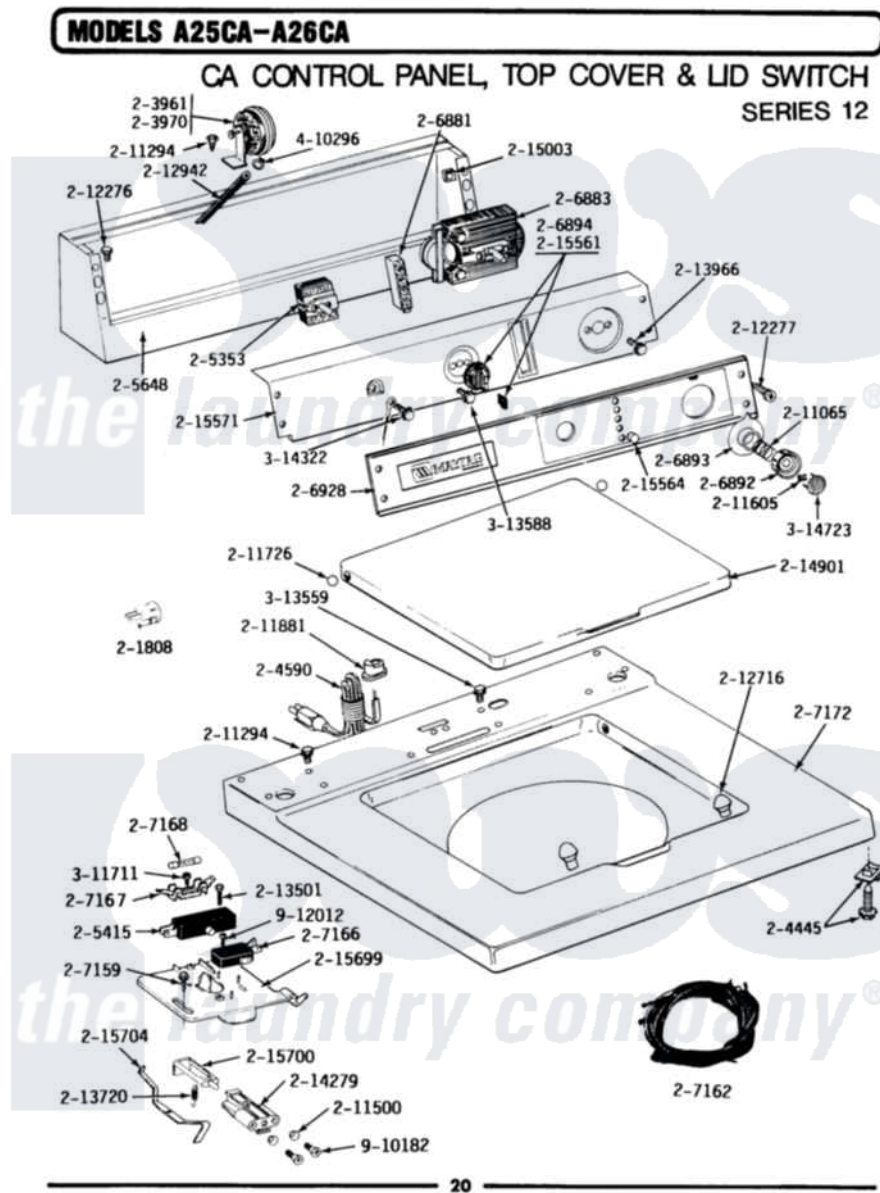

Maytag A25CAE 02 - CONTROL PANEL, TOP CVR & LID SWITCH (12)

Maytag [Commercial Maytag A25CAE Washer Parts](#) Parts Diagram 02 - CONTROL PANEL, TOP CVR & LID SWITCH (12)

[Click on the part number to view part](#)

Item	Original Part Number	Replaced By	Status	Part Description
001	Y201808			Converter
002	203961	22004474		Switch- Pr
003	203970			Switch, Water Level
004	204445			Screw And Fastener Assembly
005	204590			Cord, Power
006	205353			Switch, DiAl-A-Fabric
007	205415	279347		Switch-Lid
008	205448		Not Available	MOTOR, TIMER (120-60)
009	NLA		Not Available	CONSOLE-WHITE
010	206881			Indicator, Light
011	NLA		Not Available	TIMER
012	206892			Control Knob
013	206893	22001571		Bezel, Timer Dial
014	206894			Knob, Selector
015	206928		Not Available	CONTROL PANEL WITH LENS - CA