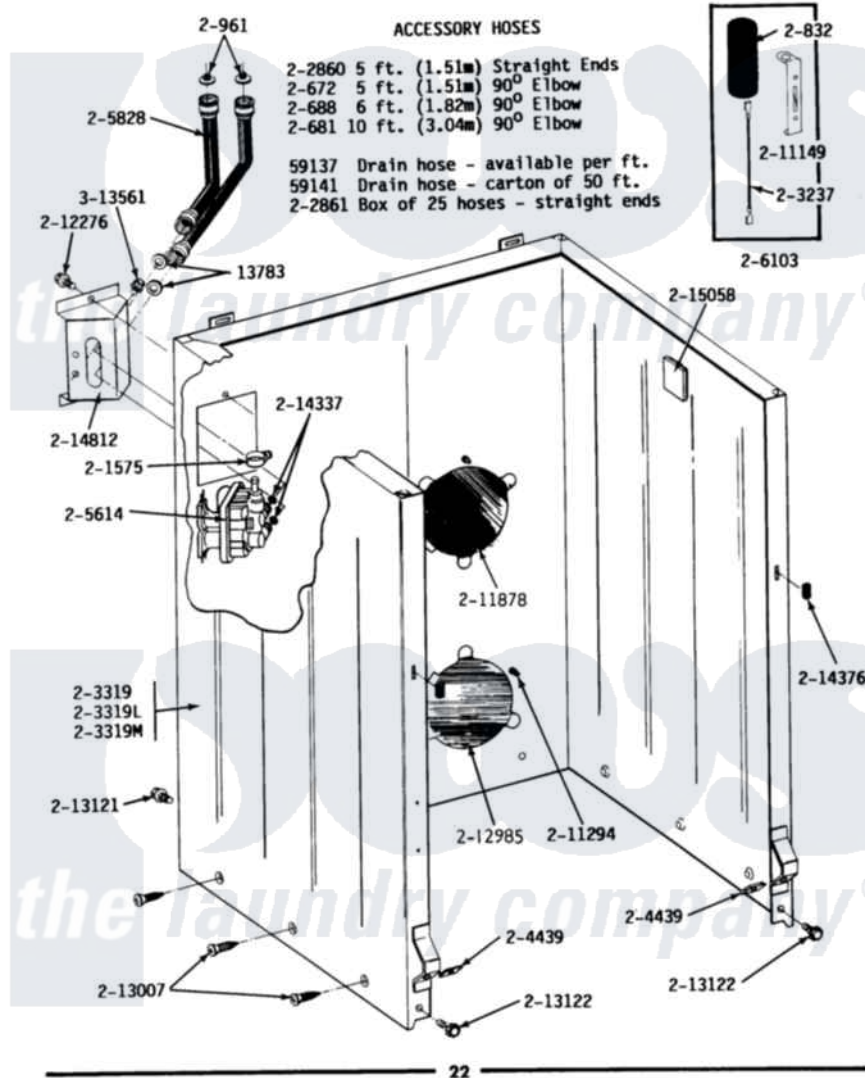

Maytag A25CAE 03 - CABINET, WATER VALVE, HOSES & FRNT PANEL

ALL MODELS

CABINET, WATER VALVE, HOSES AND FRONT PANEL

Maytag [Commercial Maytag A25CAE Washer Parts](#) Parts Diagram 03 - CABINET, WATER VALVE, HOSES & FRNT PANEL

[Click on the part number to view part](#)

Item	Original Part Number	Replaced By	Status	Part Description
001	Y013783			Washer, Inlet Hose
002	Y059137	Y059141		Ctn. 50 Ft. 31/32 Drain Hose
003	Y059141			Ctn. 50 Ft. 31/32 Drain Hose
004	200461	285655		Clamp, Hose
005	200672	76314		Hose, Inlet 6 Ft. Hose With Elbow
006	200681	21001467		Hose- 10'
007	200688	76314		Hose, Inlet 6 Ft. Hose With Elbow
008	Y200832			Capacitor
009	200908	285655		Clamp, Hose
010	200961	12001413		Strainer And Washer Kit
011	201112	76660		Break-Sphn
012	201575			Clamp, Hose
013	202860			Inlet Hose Assembly
014	202861	202860		Inlet Hose Assembly