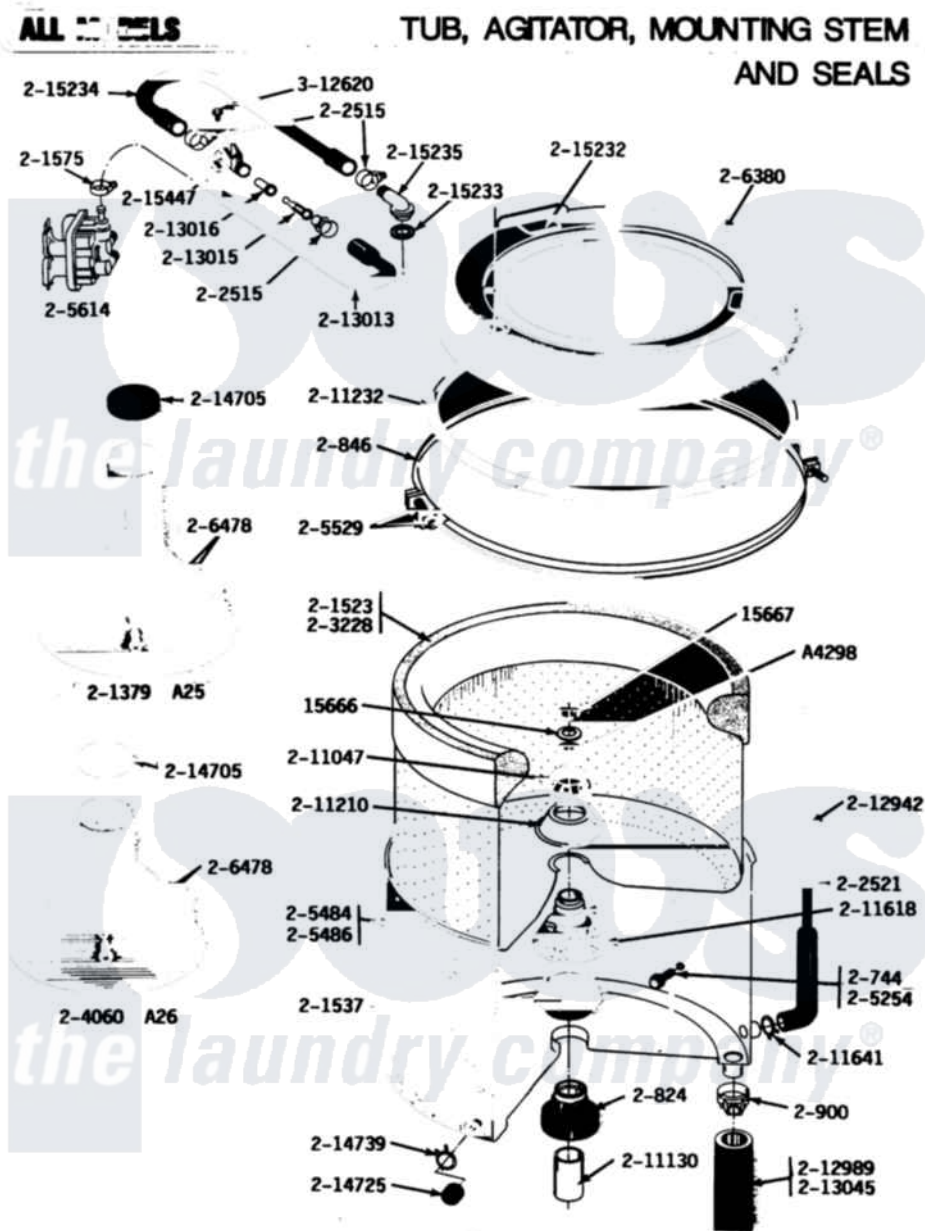

Maytag A25CAE 04 - TUB, AGITATOR, MOUNTING STEM & SEAL

Maytag Commercial Maytag A25CAE Washer Parts Parts Diagram 04 - TUB, AGITATOR, MOUNTING STEM & SEAL
 Click on the part number to view part

Item	Original Part Number	Replaced By	Status	Part Description
001	Y0A4298	6-0A57420		Seal- Agitator
002	Y015666			Washer, Retaining -
003	Y015667			Retaining Ring
004	200744	W10175939		Bolt
005	200824	6-2040130		Tub Bearin
006	200846			Clamp - Tub Cover
007	200900	616099		Clamp
008	201379		Not Available	AGITATOR - BLACK
009	NLA		Not Available	INNER TUB
010	201537	6-2095720		Mounting S
011	201575			Clamp, Hose
012	202515	596669		Clamp, Manifold
013	202521	6-2095720		Mounting S
014	203228		Not Available	TUB, INNER PART NOT USED
015	204012	6-2095720		Mounting S
016	204013	6-2040130		Tub Bearin

017	204060		Agitator W/Cap, Screw And Washer
018	205254	W10175938	Bolt
019	205484		Tub, Outer Part Not Used
020	205486	Not Available	PART NOT USED
021	205529		Nut And Bolt Kit For Tub Clam
022	205614	205613	Water Valve
023	206380	Not Available	COVER, TUB
024	206478	Not Available	SCREW & WASHER FOR AGITATOR
025	206683	206680	Water Injector Assembly
026	211047	6-2110472	Nut- Clamp
027	211100		Washer, Outer Tub
028	211130		Bearing Liner, Tub Bearing
029	211210		Washer, Clamping Nut
030	211232		Seal, Tub Cover
031	211618	22001423	Set Screw, Mounting Stem
032	211641		Clamp, 1-1/16"
033	212942	22001619	Tube, Water Level Switch
034	Y212989		Hose, Outer Tub To Pump
035	213013		Hose, Injector
036	213015		Nozzle, Injector
037	213016	216201	Nozzle
038	213045		Hose, Outer Tub Part Not Used
039	214705		Cap, Capacitor
040	214725		Cap For Spout-Outer Tub
041	214739	596669	Clamp, Manifold
042	215232		Bumper, Unbalance
043	215233		Seal For Injector Tube
044	Y215234		Hose, Injector Fill
045	215235		Tube, Injector
046	215447		Sleeve For Injector
047	312620		Screw, Sems