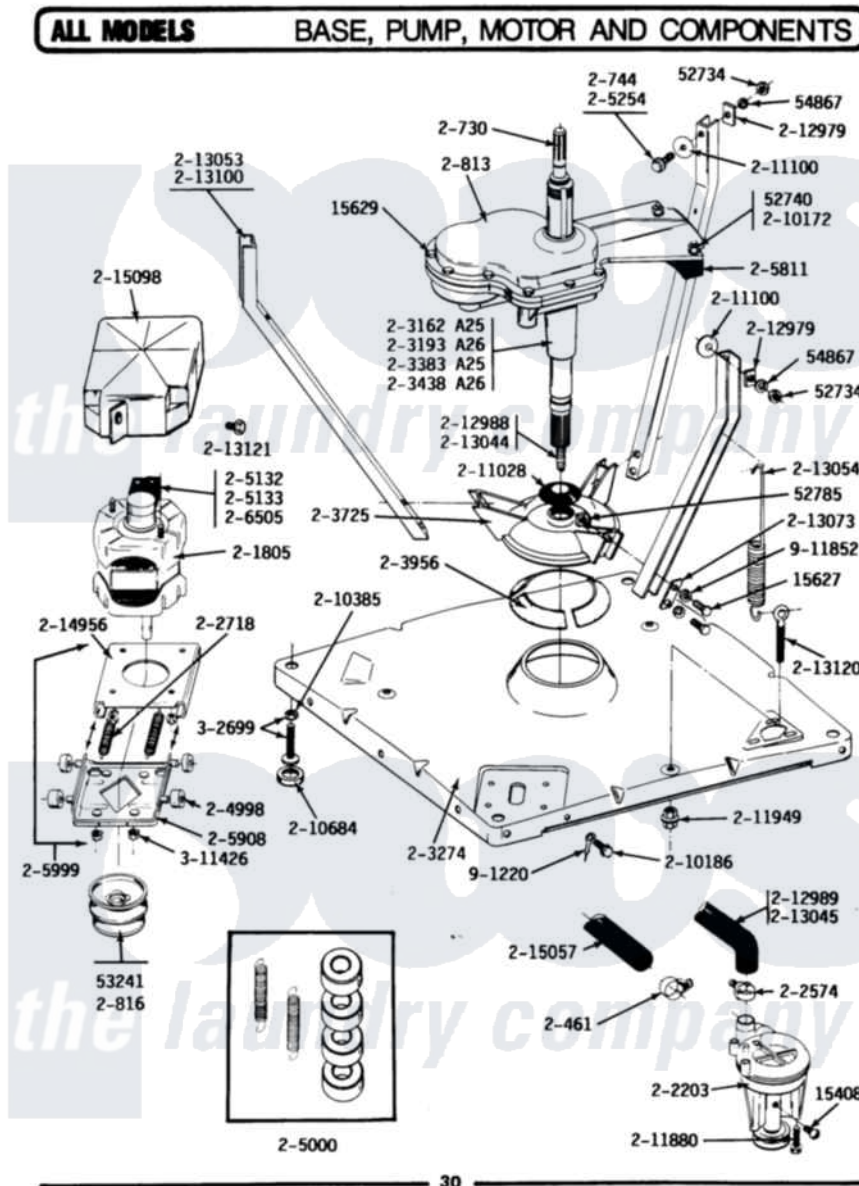

# Maytag A25CAE 07 - BASE, PUMP, MOTOR & COMPONENTS

Maytag [Commercial Maytag A25CAE Washer Parts](#) Parts Diagram 07 - BASE, PUMP, MOTOR & COMPONENTS  
 Click on the part number to view part

Item	Original Part Number	Replaced By	Status	Part Description
001	Y015408	<a href="#">22003235</a>		Screw, Bearing Insert
002	<a href="#">Y015627</a>			Screw- Hex
003	<a href="#">Y015629</a>			Bolt, Grinding Chamber
004	<a href="#">Y052734</a>			Nut, Carrage Bolts And Bracket
005	<a href="#">Y052785</a>			Nut, Brace To Damper
006	<a href="#">Y053241</a>			Set Screw, Motor Pulley
007	<a href="#">Y054867</a>			Washer, Lock
008	200461	<a href="#">285655</a>		Clamp, Hose
009	200730	<a href="#">22002124</a>		Shaft- Agi
010	<a href="#">200744</a>	<a href="#">W10175939</a>		Bolt
011	NLA		Not Available	GEAR CASE COVER ASSEMBLY
012	200816	<a href="#">6-2008160</a>		Pulley- MO
013	201805	<a href="#">12002351</a>		Motor-Drve
014	202203	<a href="#">6-2022030</a>		Pump As Pa
015	202574	<a href="#">3367052</a>		Clamp, Hose