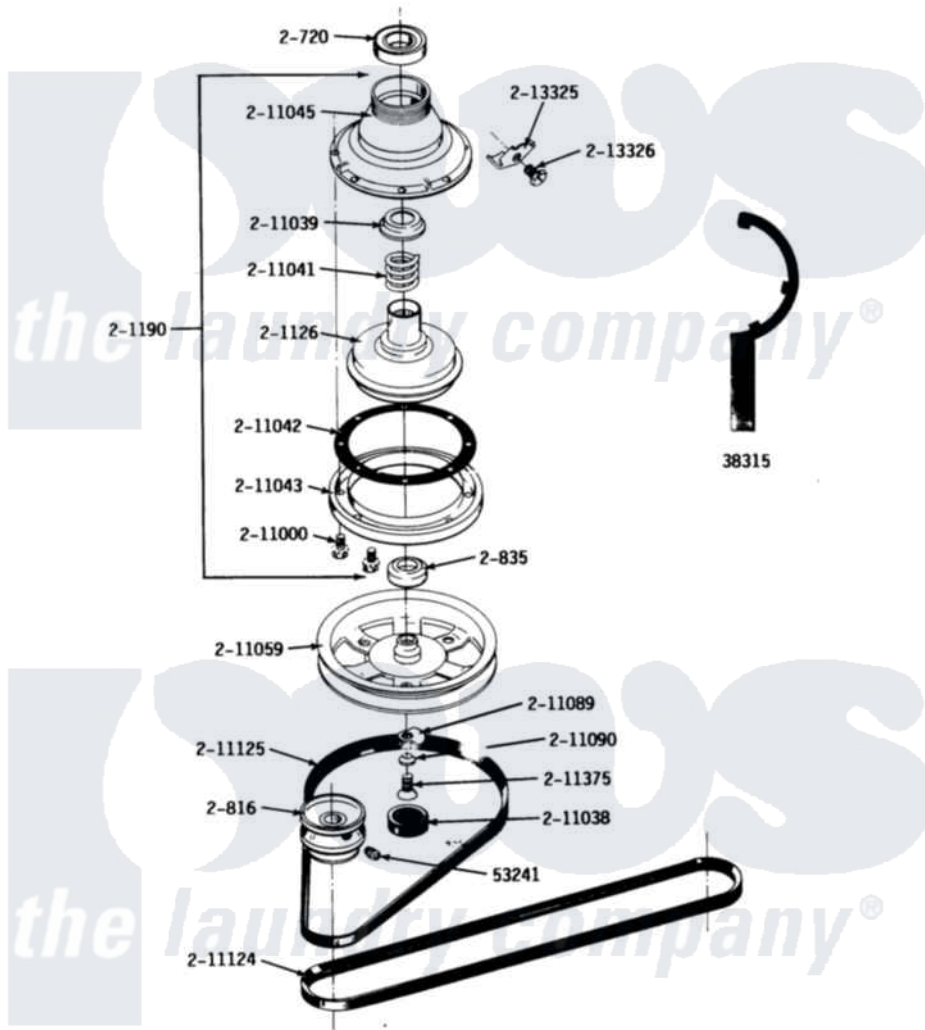

Maytag A25CAE 08 - CLUTCH, BRAKE & BELTS

ALL MODELS

CLUTCH, BRAKE AND BELTS

32

Maytag Commercial Maytag A25CAE Washer Parts Parts Diagram 08 - CLUTCH, BRAKE & BELTS
Click on the part number to view part

Item	Original Part Number	Replaced By	Status	Part Description
001	Y038315	038315		Tool
002	Y053241			Set Screw, Motor Pulley
003	Y200720	22003441		Bearing, Rear
004	200816	6-2008160		Pulley- MO
005	200835			Bearing, Brake Rotor
006	201126	6-2011900		Brake Asse
007	201190	6-2011900		Brake Asse
008	211000			SCREW, BRAKE DRUM (HEX HEAD)
009	NLA		Not Available	CAP, OIL RETAINER
010	211039	6-2011900		Brake Asse
011	211041	6-2011900		Brake Asse
012	211042	6-2011900		Brake Asse
013	211043	6-2011900		Brake Asse
014	211045	6-2011900		Brake Asse
015	211059	6-2301530		Pulley
016	211089			Lug, Stop Pulley