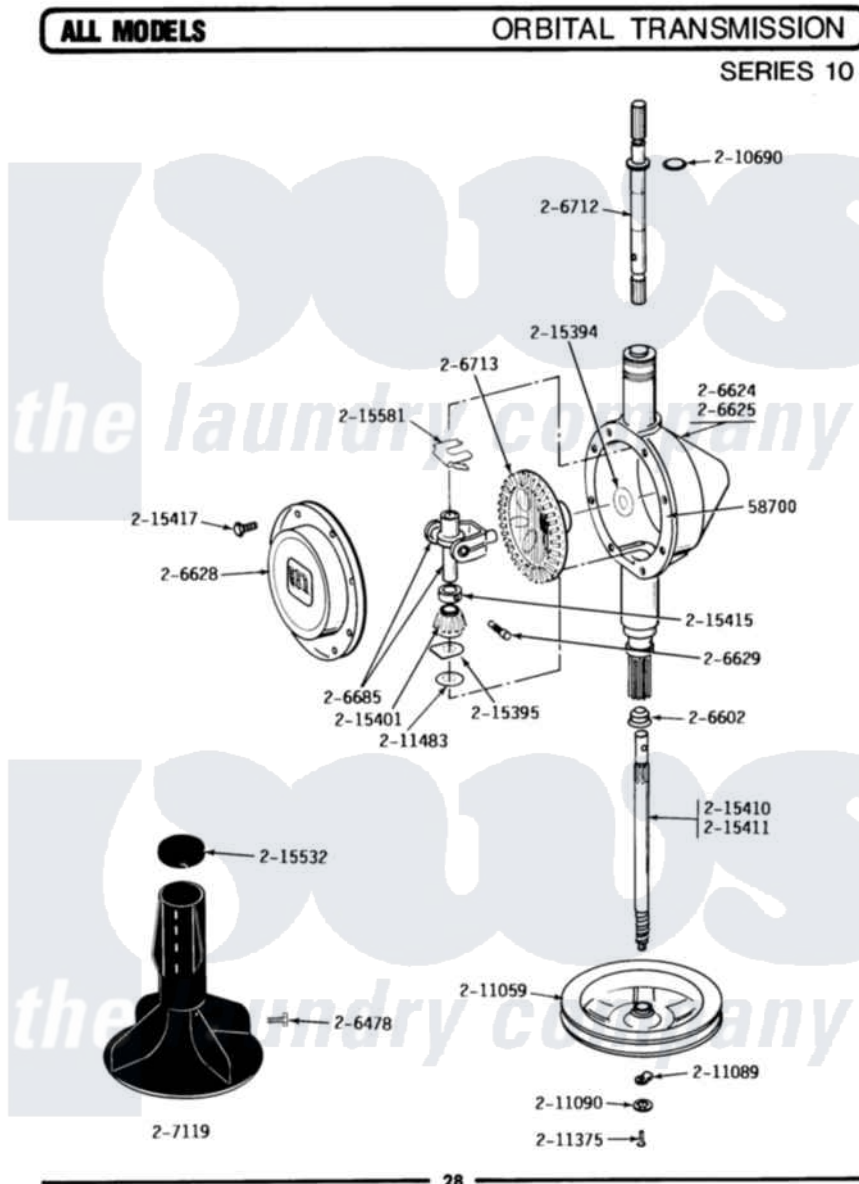

Maytag A25CM 08 - ORBITAL TRANSMISSION (SERIES 10)

Maytag Commercial Maytag A25CM Washer Parts Parts Diagram 08 - ORBITAL TRANSMISSION (SERIES 10)
 Click on the part number to view part

Item	Original Part Number	Replaced By	Status	Part Description
001	Y058700	675652		Adhesive
002	206478		Not Available	SCREW & WASHER FOR AGITATOR
003	206602	207843		Lip Seal Repair Kit
004	206624	6-2097750		Trans Dee
005	206625	6-2097790		Transmison
006	206628			Cover, Transmission
007	Y206629			Pin, Collar
008	206685	6-2066850		Yoke
009	206712	6-2097820		Kit- Shaft
010	206713	6-2067130		Gear- Beve
011	207119	207228		Agitator W/Lock Screw
012	210690			Seal, Rubber
013	211059	6-2301530		Pulley
014	211089			Lug, Stop Pulley
015	211090	22003555		Washer, Stop Lug
016	211375	681582		Screw

017	211483	6-2114830	Washer- SP
018	215394		Washer, Bevel Gear
019	215395		Plate, Clutch
020	215401	W10221114	Pinion
021	215410	12001450	Ctr Shaft W/Collar Andkeeper- Dp
022	NLA	Not Available	SHAFT, CENTER
023	215415	Not Available	COLLAR, LOWER
024	215417	Not Available	SCREW, TRANSMISSION COVER
025	215532		Cap, Agitator
026	215581		Spring, Agitator Shaft