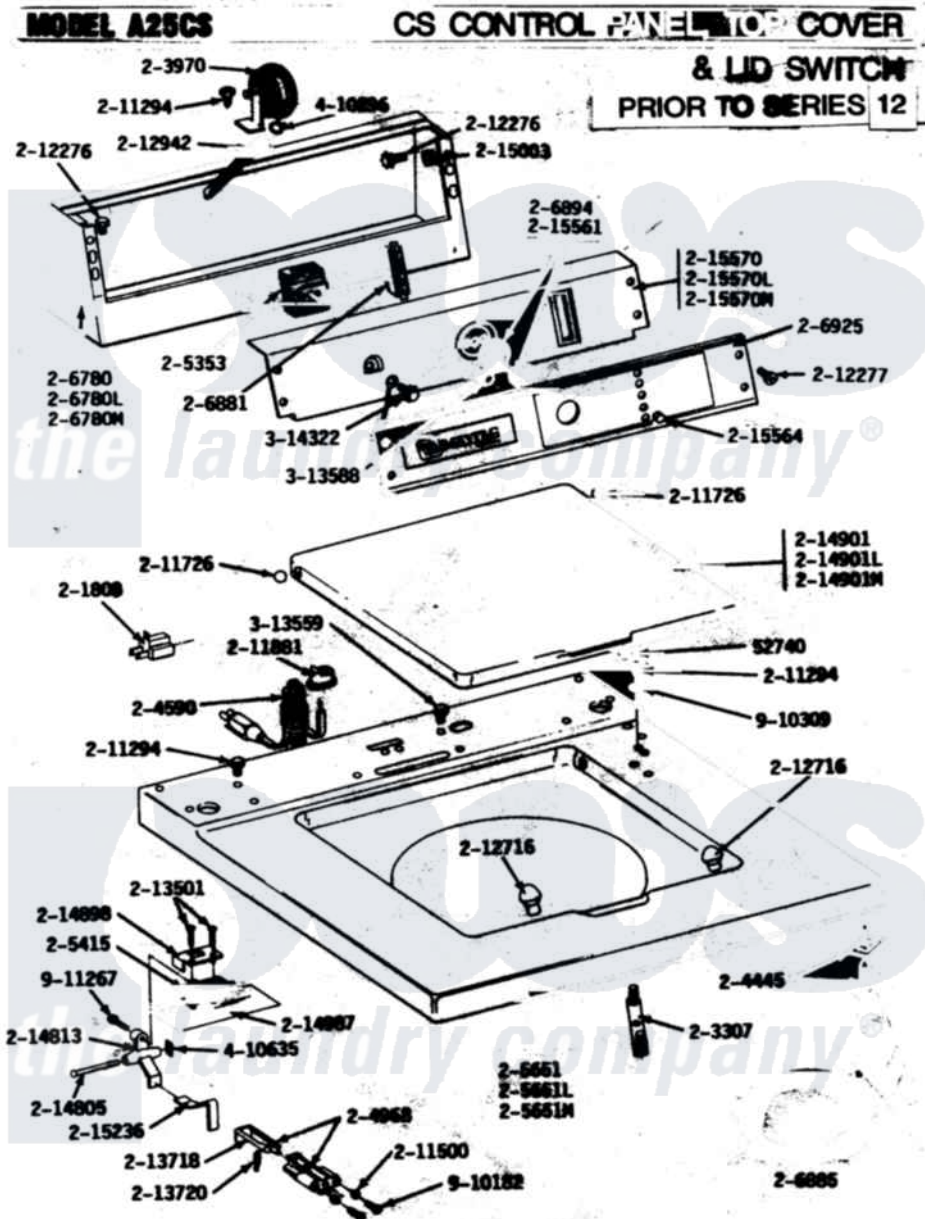

Maytag A25CME 01 - CONTROL PANEL, TOP CVR & LID SWTCH (00)

Maytag [Commercial Maytag A25CME Washer Parts](#) Parts Diagram 01 - CONTROL PANEL, TOP CVR & LID SWTCH (00)

[Click on the part number to view part](#)

| Item | Original Part Number | Replaced By | Status | Part Description |
|------|-------------------------|------------------------|---------------|---------------------------------|
| 001 | Y052740 | 62739 | | Nut, Lock |
| 002 | Y201808 | | | Converter |
| 003 | NLA | | Not Available | MTG. STRAP---NA |
| 004 | 203970 | | | Switch, Water Level |
| 005 | 204445 | | | Screw And Fastener Assembly |
| 006 | 204590 | | | Cord, Power |
| 007 | 204968 | | | Plunger And Bracket Assembly--W |
| 008 | 205353 | | | Switch, DiAl-A-Fabric |
| 009 | 205415 | 279347 | | Switch-Lid |
| 010 | 205651 | | Not Available | TOP COVER-WHITE |
| " | NLA | | Not Available | TOP COVER-ALMOND---NA |
| 011 | 206780 | | | Control Cover Assembly |
| " | 206780L | 206780 | | Control Cover Assembly |
| " | NLA | | Not Available | CONTROL COVER ASSY |
| 012 | 211881 | | | Grommet, Cord Part Not Used- |