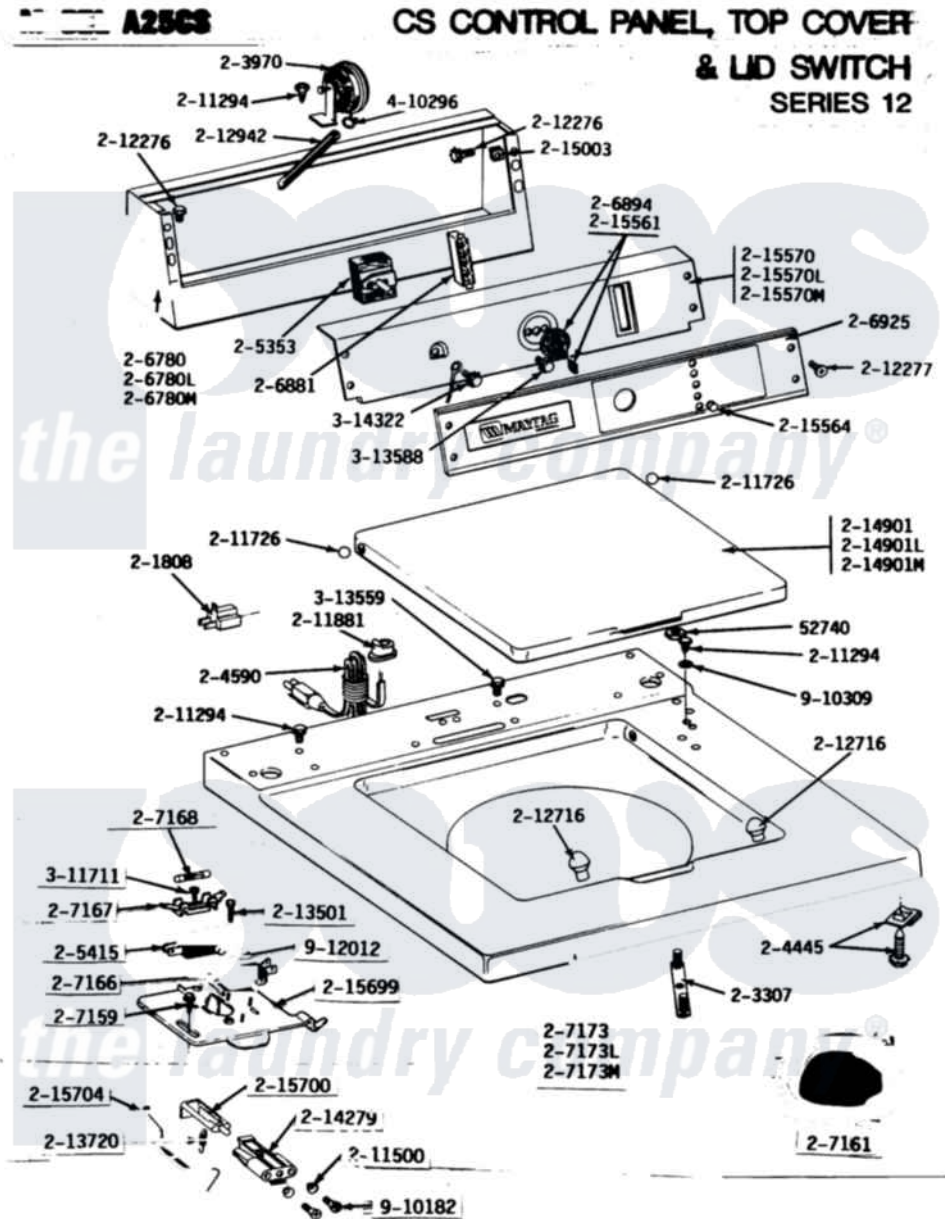

Maytag A25CME 02 - CONTROL PANEL, TOP CVR & LID SWITCH (12)

Maytag [Commercial Maytag A25CME Washer Parts](#) Parts Diagram 02 - CONTROL PANEL, TOP CVR & LID SWITCH (12)

[Click on the part number to view part](#)

Item	Original Part Number	Replaced By	Status	Part Description
001	Y052740	62739		Nut, Lock
002	Y201808			Converter
003	NLA		Not Available	MTG. STRAP----NA
004	203970			Switch, Water Level
005	204445			Screw And Fastener Assembly
006	204590			Cord, Power
007	205353			Switch, DiAl-A-Fabric
008	205415	279347		Switch-Lid
009	206780			Control Cover Assembly
"	206780L	206780		Control Cover Assembly
"	NLA		Not Available	CONTROL COVER ASSY
010	206881			Indicator, Light
011	206894			Knob, Selector
012	NLA		Not Available	CONTROL PANEL WITH LENS - CS &
013	207159	489355		Screw, 8 X 1/2