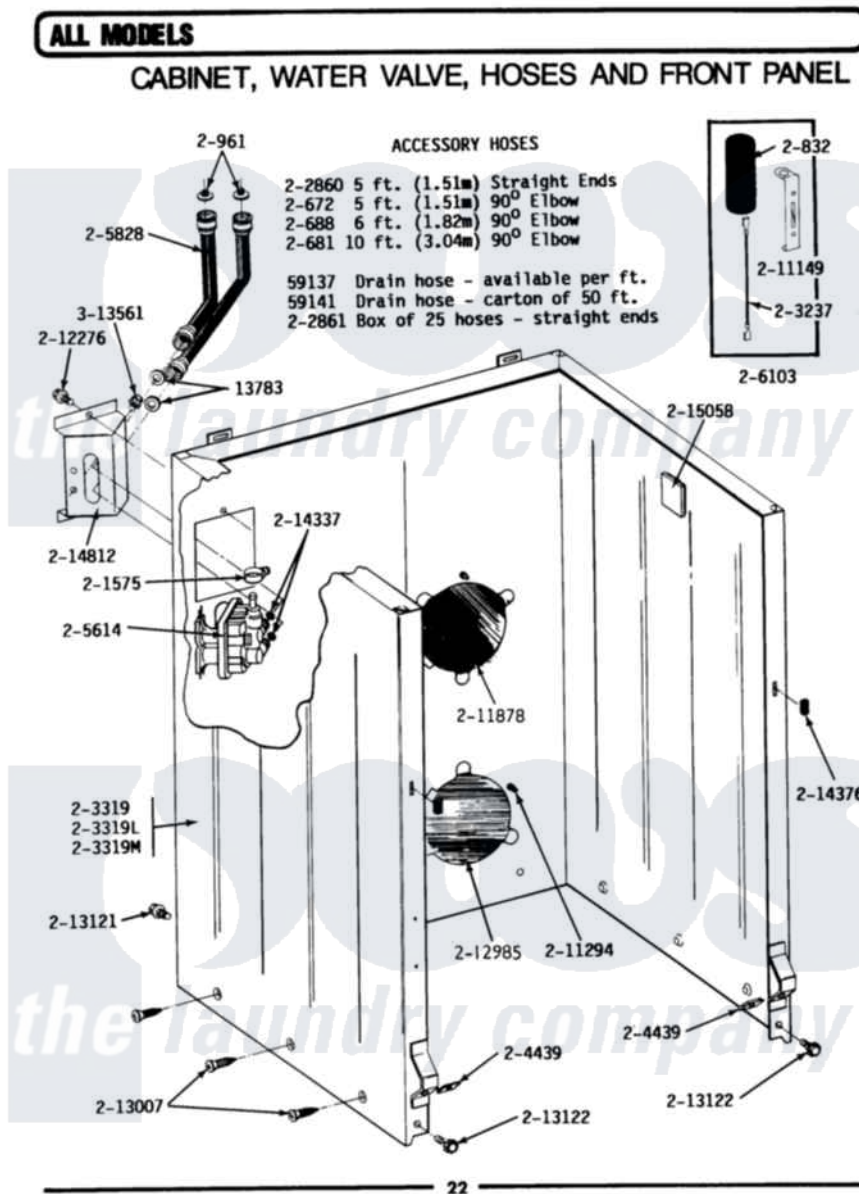

Maytag A25CME 05 - CABINET, WATER VALVE, HOSES & FRNT PANEL

Maytag [Commercial Maytag A25CME Washer Parts](#) Parts Diagram 05 - CABINET, WATER VALVE, HOSES & FRNT PANEL

[Click on the part number to view part](#)

Item	Original Part Number	Replaced By	Status	Part Description
001	Y013783			Washer, Inlet Hose
002	Y059137	Y059141		Ctn. 50 Ft. 31/32 Drain Hose
003	Y059141			Ctn. 50 Ft. 31/32 Drain Hose
004	200461	285655		Clamp, Hose
005	200672	76314		Hose, Inlet 6 Ft. Hose With Elbow
006	200681	21001467		Hose- 10'
007	200688	76314		Hose, Inlet 6 Ft. Hose With Elbow
008	Y200832			Capacitor
009	200908	285655		Clamp, Hose
010	200961	12001413		Strainer And Washer Kit
011	201112	76660		Break-Sphn
012	201575			Clamp, Hose
013	202860			Inlet Hose Assembly
014	202861	202860		Inlet Hose Assembly

015	203237		No.17 Wire With Terminal
016	NLA	Not Available	CABINET-WHITE
017	204439		Screw And Fstner Assembly
018	205614	205613	Water Valve
019	205828	202860	Inlet Hose Assembly
020	206103		Capacitor Kit
021	211111	16272	Connector, Straight
022	211149		Clip, Capacitor
023	211294	90767	Screw, 8A X 3/8 HeX Washer Head Tapping
024	211448		Clamp
025	NLA	Not Available	PLATE, ACCESS
026	212276	W10116760	Screw
027	212982	22001650	Fastener, Spring
028	212985	22002924	Plate, Access
029	212998		Not Available
"	212998L		Not Available
"	NLA	Not Available	FRONT PANEL-ALMOND
"	NLA	Not Available	FRONT PANEL-HARVEST WHEAT
030	213007		Xfor Cabinet See Cabinet, Back
031	213121	3400111	Screw, 12-14 X 5/8
032	213122	27001200	Screw
033	213846		Guard, Belt
034	214337	96160	Screen
035	214376	22002331	Spacer, Front Panel
036	214768	211704	Hose, Drain
037	214812	22002361	Bracket, Water Valve
038	215057	211704	Hose, Drain
039	215058		Pad, Cabinet Bumper
040	Y310842	8182296	Screw, Agitator
041	Y313561		Screw----NA