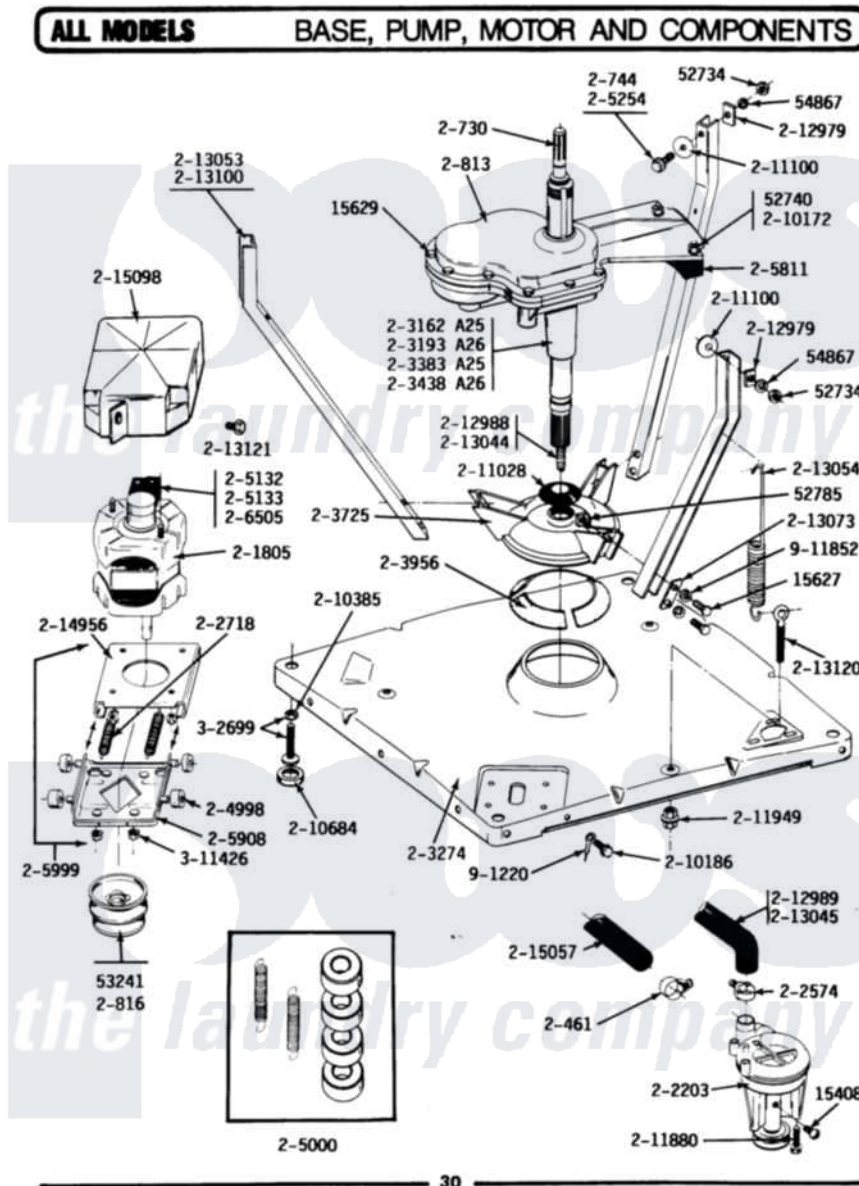

Maytag A25CME 09 - BASE, PUMP, MOTOR & COMPONENTS

Maytag [Commercial Maytag A25CME Washer Parts](#) Parts Diagram 09 - BASE, PUMP, MOTOR & COMPONENTS
 Click on the part number to view part

Item	Original Part Number	Replaced By	Status	Part Description
001	Y015408	22003235		Screw, Bearing Insert
002	Y015627			Screw- Hex
003	Y015629			Bolt, Grinding Chamber
004	Y052734			Nut, Carrage Bolts And Bracket
005	Y052785			Nut, Brace To Damper
006	Y053241			Set Screw, Motor Pulley
007	Y054867			Washer, Lock
008	200461	285655		Clamp, Hose
009	200730	22002124		Shaft- Agi
010	200744	W10175939		Bolt
011	NLA		Not Available	GEAR CASE COVER ASSEMBLY
012	200816	6-2008160		Pulley- MO
013	201805	12002351		Motor-Drve
014	202203	6-2022030		Pump As Pa
015	202574	3367052		Clamp, Hose