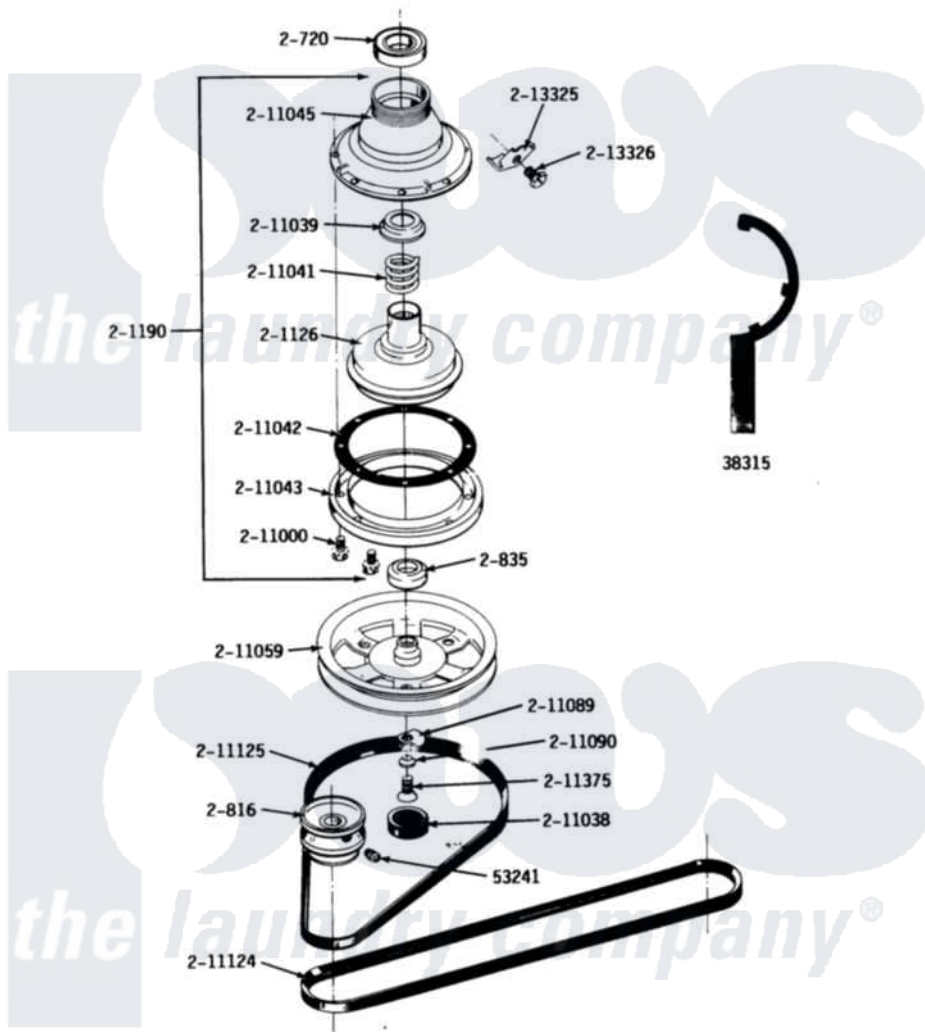

Maytag A26CAE 08 - CLUTCH, BRAKE & BELTS

ALL MODELS

CLUTCH, BRAKE AND BELTS

32

Maytag Commercial Maytag A26CAE Washer Parts Parts Diagram 08 - CLUTCH, BRAKE & BELTS
 Click on the part number to view part

Item	Original Part Number	Replaced By	Status	Part Description
001	Y038315	038315		Tool
002	Y053241			Set Screw, Motor Pulley
003	Y200720	22003441		Bearing, Rear
004	200816	6-2008160		Pulley- MO
005	200835			Bearing, Brake Rotor
006	201126	6-2011900		Brake Asse
007	201190	6-2011900		Brake Asse
008	211000			SCREW, BRAKE DRUM (HEX HEAD)
009	NLA		Not Available	CAP, OIL RETAINER
010	211039	6-2011900		Brake Asse
011	211041	6-2011900		Brake Asse
012	211042	6-2011900		Brake Asse
013	211043	6-2011900		Brake Asse
014	211045	6-2011900		Brake Asse
015	211059	6-2301530		Pulley
016	211089			Lug, Stop Pulley

017	211090	22003555	Washer, Stop Lug
018	211124		Part Not Used
019	211125		V Belt, Drive Pulley
020	211375	681582	Screw
021	213325		Clip, Retaining
022	213326		Bolt, Sems Retaining Clip