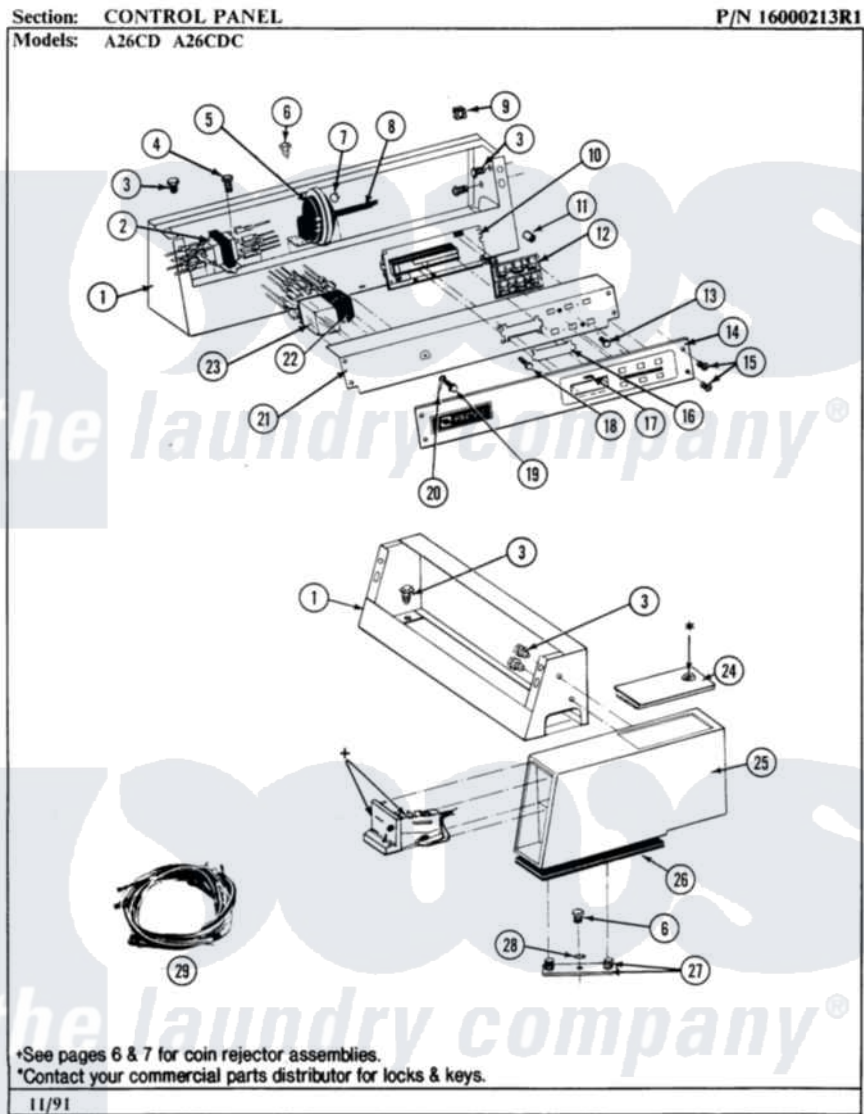

Maytag A26CD 01 - CONTROL PANEL

Maytag Commercial Maytag A26CD Washer Parts Parts Diagram 01 - CONTROL PANEL

Click on the part number to view part

Item	Original Part Number	Replaced By	Status	Part Description
001	206780			Control Cover Assembly
"	206780L	206780		Control Cover Assembly
"	NLA		Not Available	CONTROL COVER ASSY
002	207766			Transformer
003	212276	W10116760		Screw
004	Y313559			Screw
005	203263	22004474		Switch- Pr
006	211294	90767		Screw, 8A X 3/8 HeX Washer Head Tapping
007	410296	596669		Clamp, Manifold
008	212942	22001619		Tube, Water Level Switch
009	215003			Fastener, Panel And Bracket
010	206828			Battery
"	912077			Locknut, Reader Harness
"	NLA		Not Available	CIRCUIT BOARD ASSY
011	Y215513			Standoff, Circuit Board
				Push Button And Switch

012	206808	W10135389		PUSH BUTTON AND SWITCH Assembly
"	215517	W10131113		Push Button
013	215527	W10140652		Screw, 6-20 X 1/2
014	215519			Panel, Control
015	215506			Screw, Control Panel Overlay
016	215515		Not Available	COVER, DISPLAY
017	214610			Bumper, Lid
018	215526			Screw, Circuit Board
019	Y314322	211251		Screw, Transformer
020	205810			Wire, Ground
021	206825	215516		Plate, Back-Up
"	NLA		Not Available	BACK BRACKET ASSY
022	206824	W10133335		Relay, Motor
023	206421			Relay, Motor Reversing
"	212949	22001866		Screw, Relay
024	203188		Not Available	TIMER ACCESS DOOR (WHT)
"	203188L		Not Available	ACCESS DOOR-ALMOND
"	203188M		Not Available	ACCESS DOOR-HARVEST WHEAT
025	207940	22001407		Case, Coin Slide
"	207940L	22001408		(ALM)
"	NLA		Not Available	CONTROL CENTER CASE HARVEST WH
026	214660			Gasket, Control Center
027	NLA		Not Available	MTG. STRAP---NA
028	910309			Washer, Mounting Strap
029	NLA		Not Available	WIRE HARNESS NLA