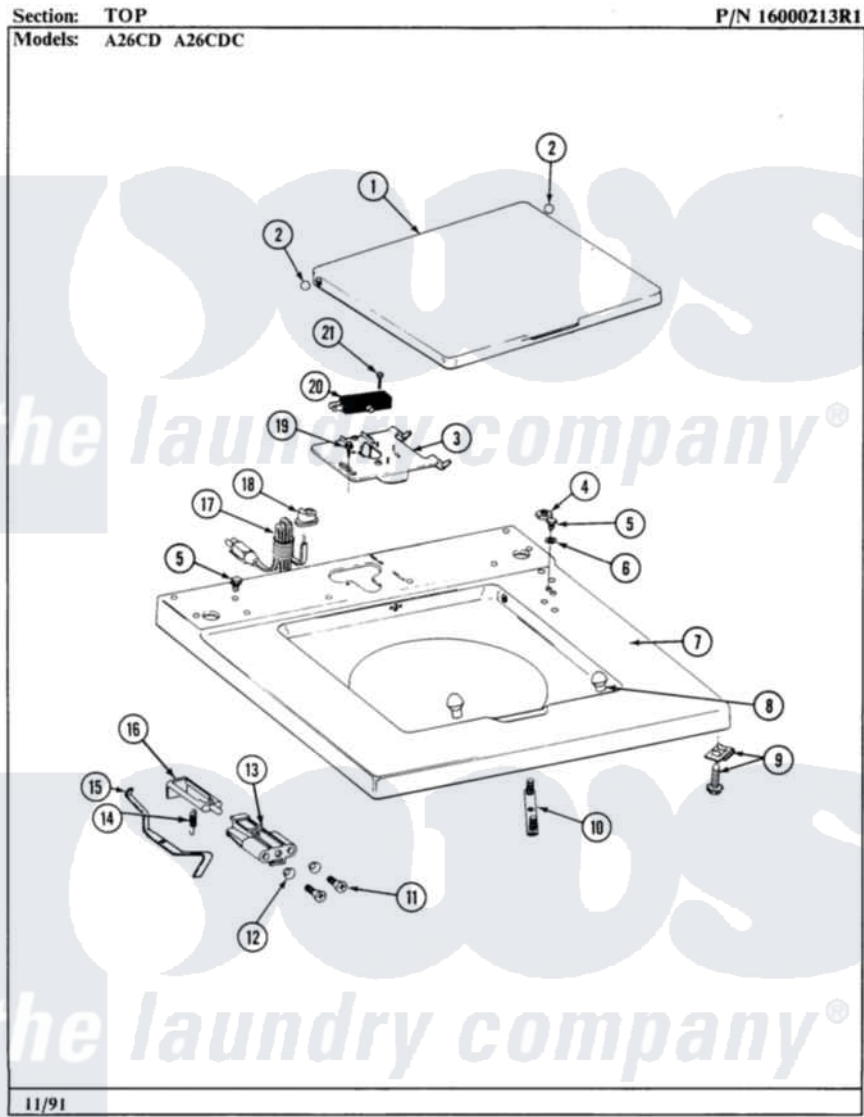

Maytag A26CD 02 - TOP

Maytag [Commercial Maytag A26CD Washer Parts](#) Parts Diagram 02 - TOP
Click on the part number to view part

Item	Original Part Number	Replaced By	Status	Part Description
001	214901		Not Available	LID-WHITE
"	NLA		Not Available	(ALM)
002	211726			Hinge, Ball Lid
003	Y215699	22001678		Bracket, Switch And Fuse
004	Y052740	62739		Nut, Lock
005	211294	90767		Screw, 8A X 3/8 HeX Washer Head Tapping
006	910309			Washer, Mounting Strap
007	207173		Not Available	TOP COVER ASSEMBLY (WHT)
"	NLA		Not Available	(ALM)
008	212716			Bumper, Lid
009	204445			Screw And Fastener Assembly
010	NLA		Not Available	STRAP, MOUNTING
011	910182	25-7809		Screw, No.6-20 1/2 Flthd Torx
012	211500			Washer, Bracket To Top Cover
013	201068			Plunger And Bracket

013	204900		Assembly--W
014	213720		Spring, Lid Switch
015	215704		Lever, Unbalance
016	NLA	Not Available	PLUNGER, LID SWITCH
017	NLA	Not Available	CORD, POWER
018	211881		Grommet, Cord Part Not Used- Gas Models Only
019	207159	489355	Screw, 8 X 1/2
020	205415	279347	Switch-Lid
021	213501		Screw, No.6-20 X 1-1/8 Inch