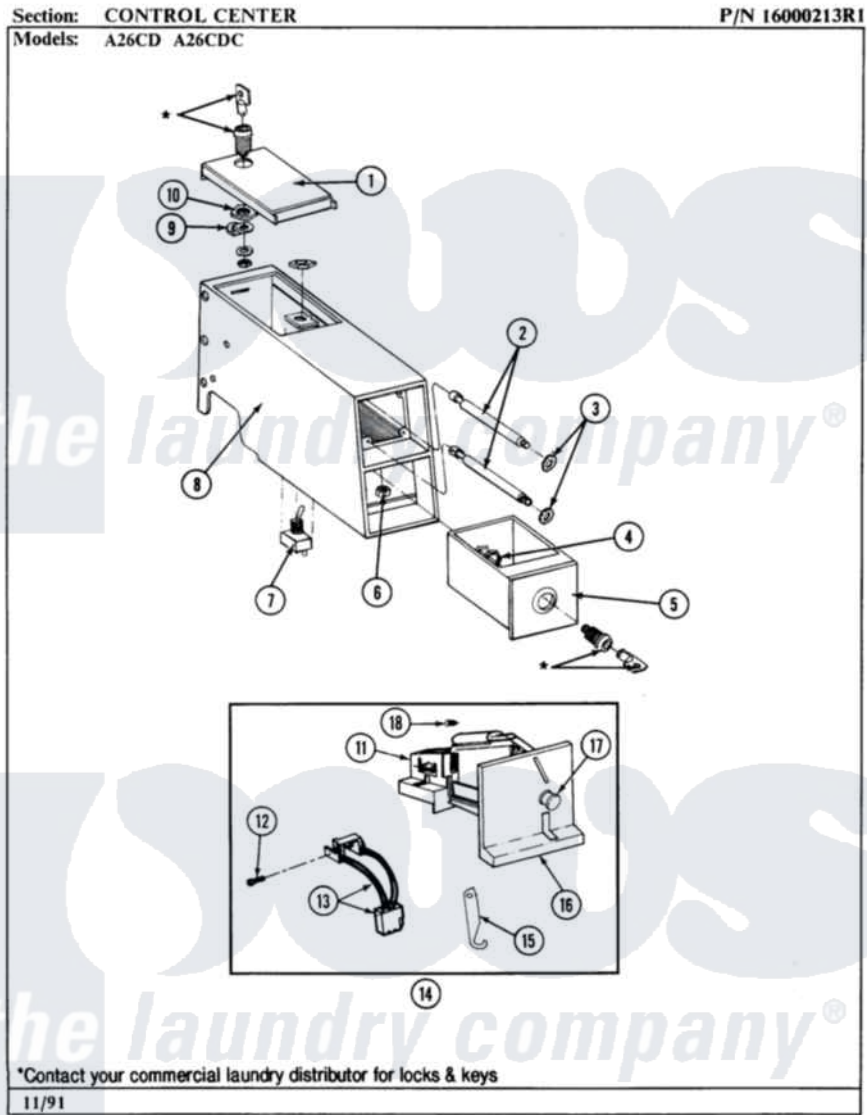

Maytag A26CD 03 - CONTROL CENTER

6

Maytag [Commercial Maytag A26CD Washer Parts](#) Parts Diagram 03 - CONTROL CENTER
Click on the part number to view part

Item	Original Part Number	Replaced By	Status	Part Description
001	203188		Not Available	TIMER ACCESS DOOR (WHT)
"	203188L		Not Available	ACCESS DOOR-ALMOND
"	203188M		Not Available	ACCESS DOOR-HARVEST WHEAT
002	213035			Bolt, Locking
003	910181			Lockwasher, Terminal Block
004	212328	W10139762		Hex Nut, 3/4-27
005	207912	208884		Coin Box K
"	207912L	208884		Coin Box K
"	NLA		Not Available	COIN BOX - HARVEST WHEAT
006	Y052740	62739		Nut, Lock
007	206794		Not Available	SWITCH (W/NUT)
008	207940	22001407		Case, Coin Slide
"	207940L	22001408		(ALM)
"	NLA		Not Available	CONTROL CENTER CASE HARVEST WH

009	213750	W10133266	Cam-Lock
010	212328	W10139762	Hex Nut, 3/4-27
011	207947		Rejector, Coin
012	314665		Screw, Switch Assembly
013	206799		Optic Switch Assembly
014	207948		Coin Drop Assembly
015	216011		Spring, Return Button
016	216010	Y208306	Kit- Mtg C
017	216009		BUTTON, RETURN
018	NLA	Not Available	SCREW FOR CAUTION PLATE----NA