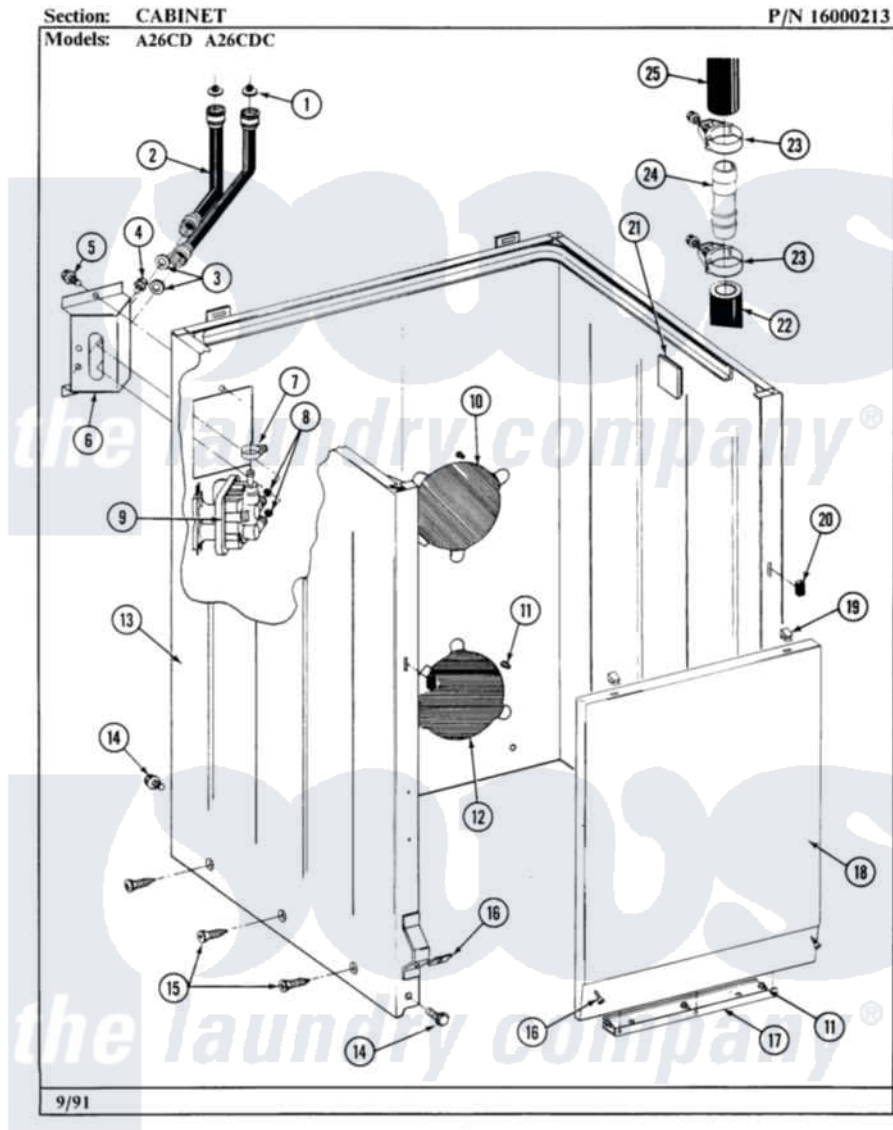

Maytag A26CD 04 - CABINET

8

Maytag [Commercial Maytag A26CD Washer Parts](#) Parts Diagram 04 - CABINET
Click on the part number to view part

Item	Original Part Number	Replaced By	Status	Part Description
001	200961	12001413		Strainer And Washer Kit
002	205828	202860		Inlet Hose Assembly
003	Y013783			Washer, Inlet Hose
004	Y313561			Screw----NA
005	212276	W10116760		Screw
006	214812	22002361		Bracket, Water Valve
007	201575			Clamp, Hose
008	214337	96160		Screen
009	205614	205613		Water Valve
010	NLA		Not Available	PLATE, ACCESS
011	211294	90767		Screw, 8A X 3/8 HeX Washer Head Tapping
012	212985	22002924		Plate, Access
013	NLA		Not Available	CABINET-WHITE
014	213121	3400111		Screw, 12-14 X 5/8
015	213007			Xfor Cabinet See Cabinet, Back

016	204439		Screw And Fstner Assembly
017	213846		Guard, Belt
018	212998	Not Available	PANEL, FRONT (WHT)
"	212998L	Not Available	FRONT PANEL-ALMOND
"	NLA	Not Available	FRONT PANEL-HARVEST WHEAT
019	212982	22001650	Fastener, Spring
020	214376	22002331	Spacer, Front Panel
021	215058		Pad, Cabinet Bumper
022	214768	211704	Hose, Drain
023	200461	285655	Clamp, Hose
024	211111	16272	Connector, Straight
025	215057	211704	Hose, Drain